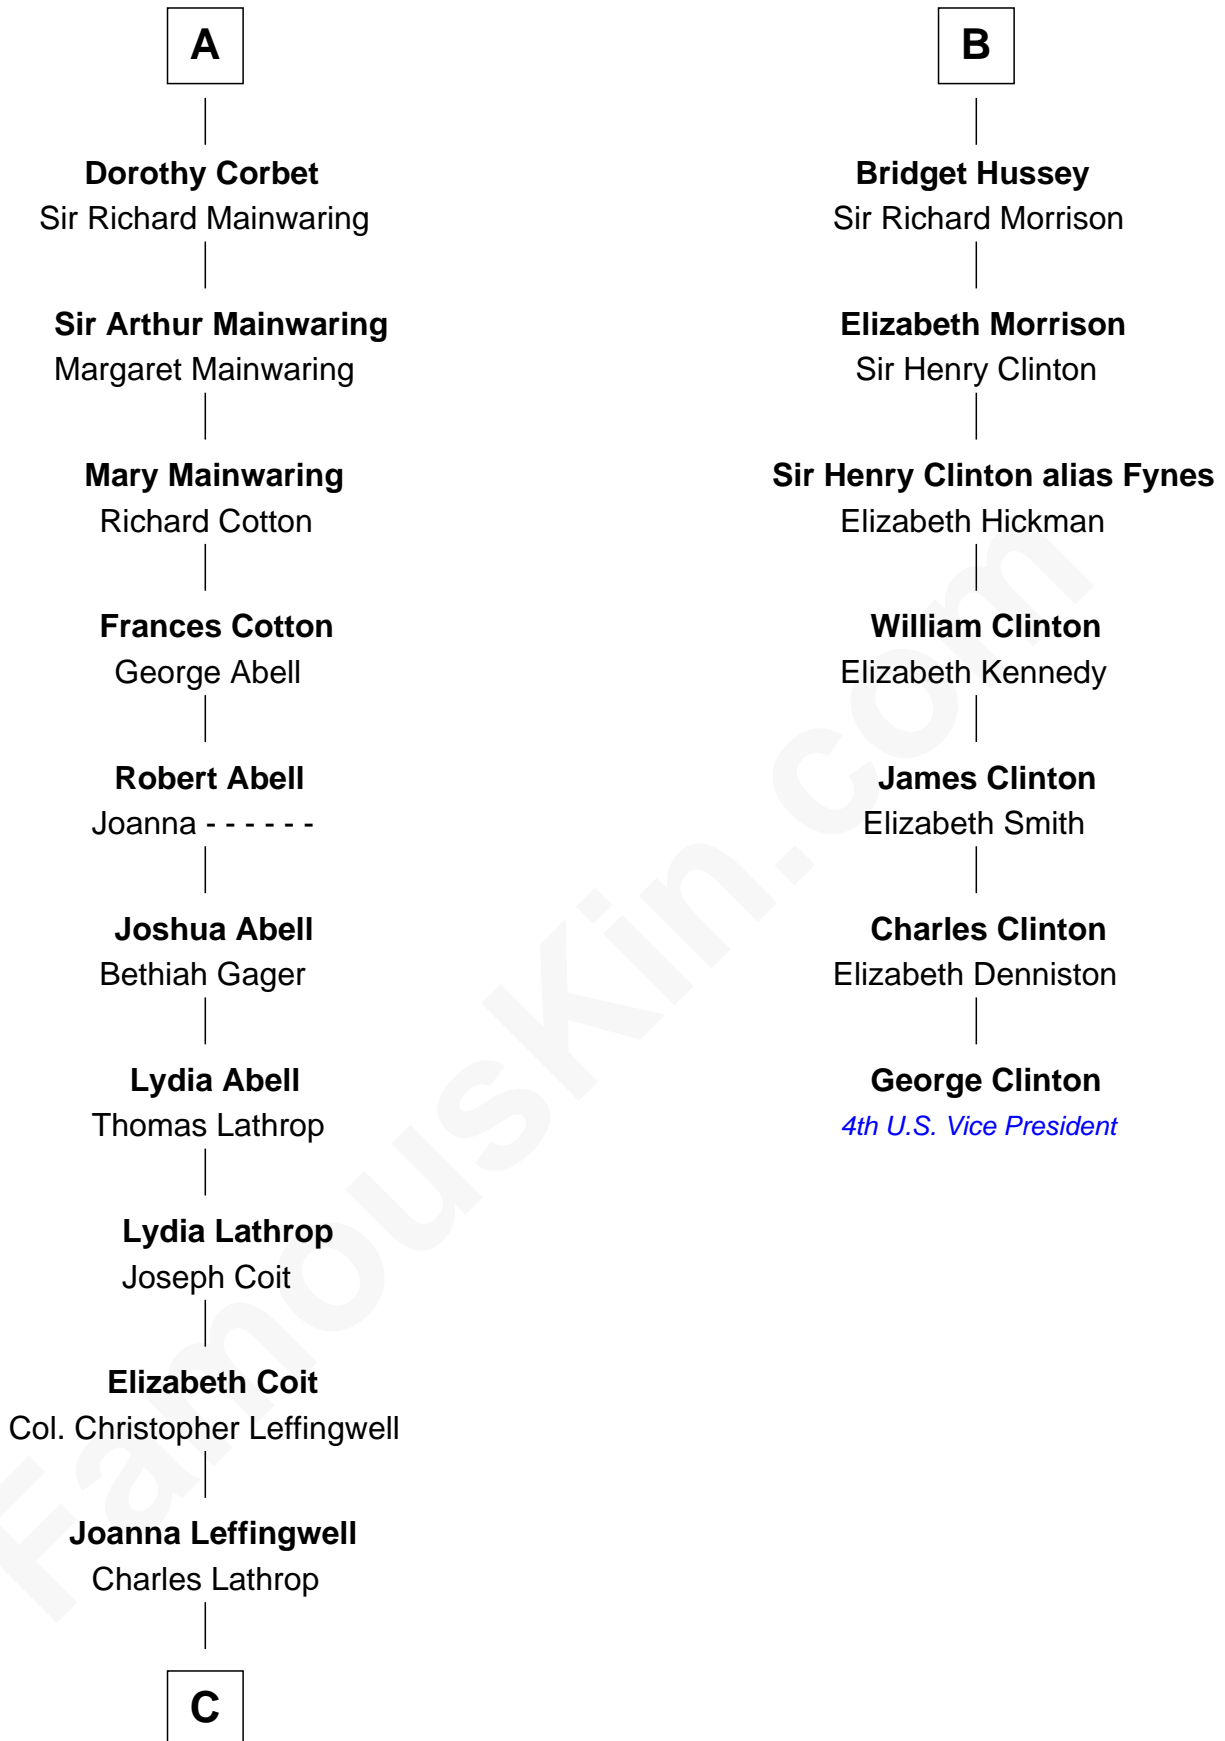

FamousKin.com Relationship Chart of

John Foster Dulles

52nd U.S. Secretary of State

13th cousin 7 times removed of

George Clinton

4th U.S. Vice President

Henry Plantagenet

Maud de Chaworth

C

—
Harriet Wadsworth Lathrop

Rev. Miron Winslow

—
Harriet Lathrop Winslow

Rev. John Welsh Dulles

—
Allen Macy Dulles

Edith Foster

—
John Foster Dulles