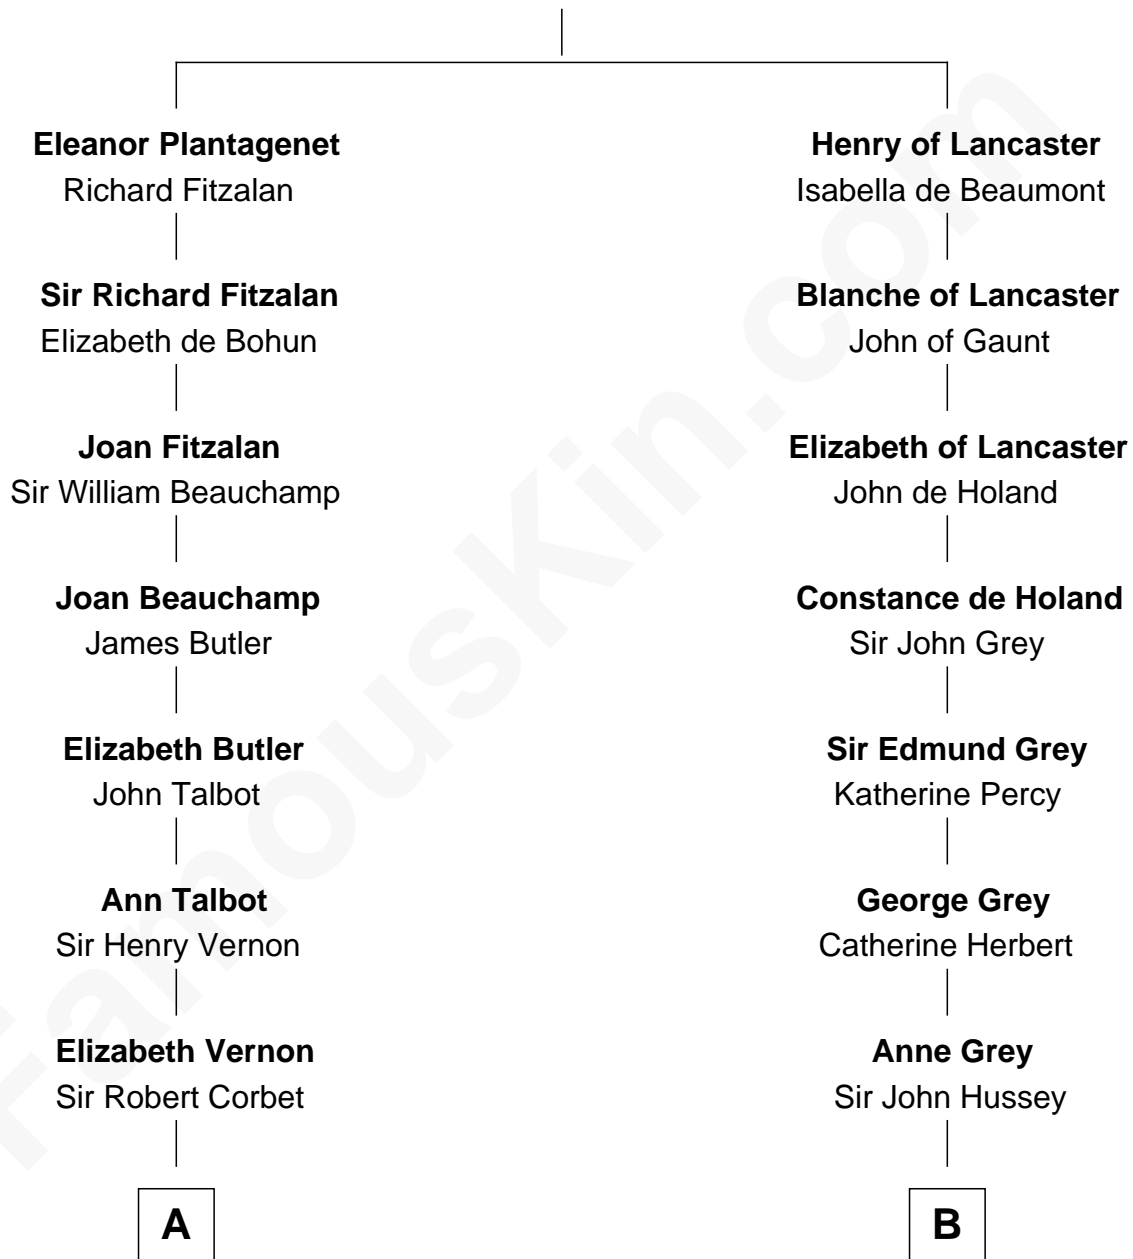

FamousKin.com Relationship Chart of

John Foster Dulles

52nd U.S. Secretary of State

13th cousin 7 times removed of

George Clinton

4th U.S. Vice President

Henry Plantagenet

Maud de Chaworth

C

—
Harriet Wadsworth Lathrop

Rev. Miron Winslow

—
Harriet Lathrop Winslow

Rev. John Welsh Dulles

—
Allen Macy Dulles

Edith Foster

—
John Foster Dulles

52nd U.S. Secretary of State

FamousKin.com