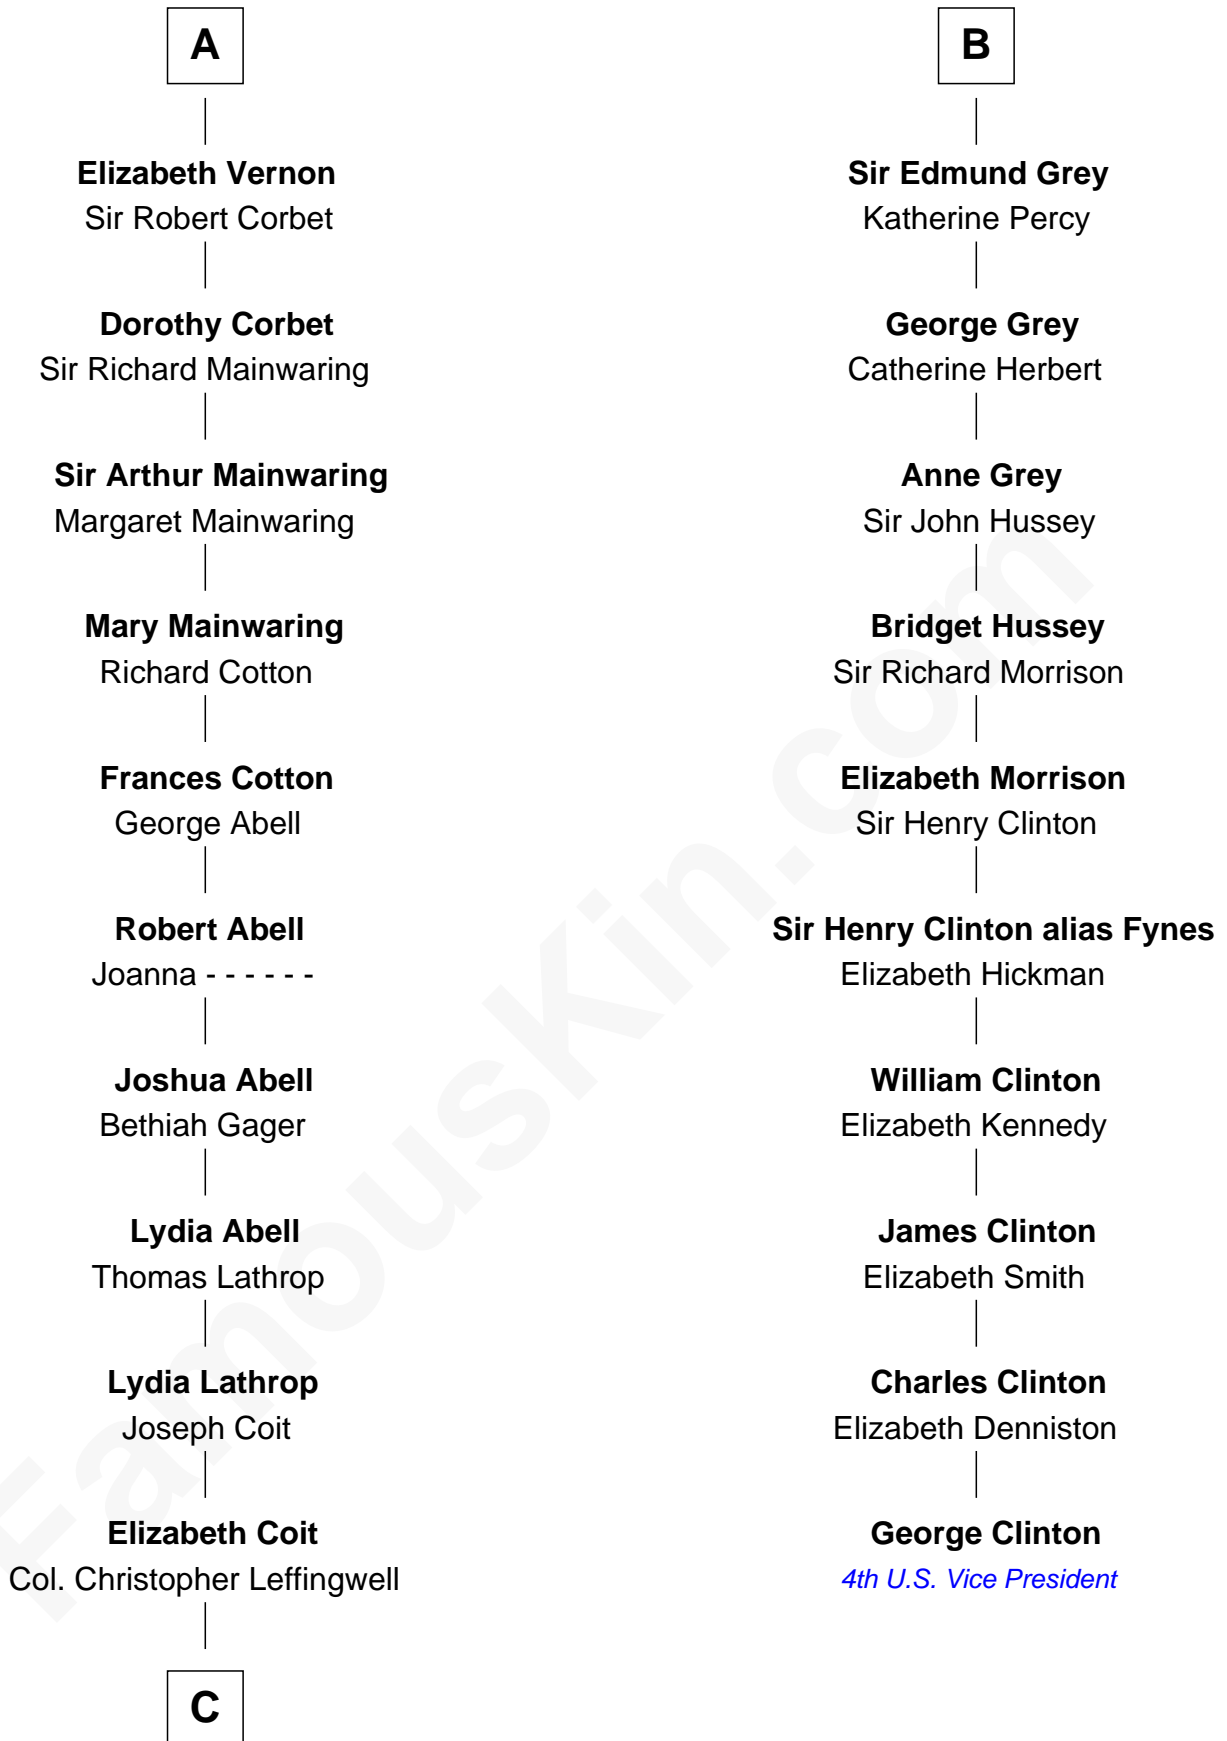

FamousKin.com Relationship Chart of

John Foster Dulles

52nd U.S. Secretary of State

16th cousin 5 times removed of

George Clinton

4th U.S. Vice President

Sir John FitzGeoffrey

Isabel le Bigod