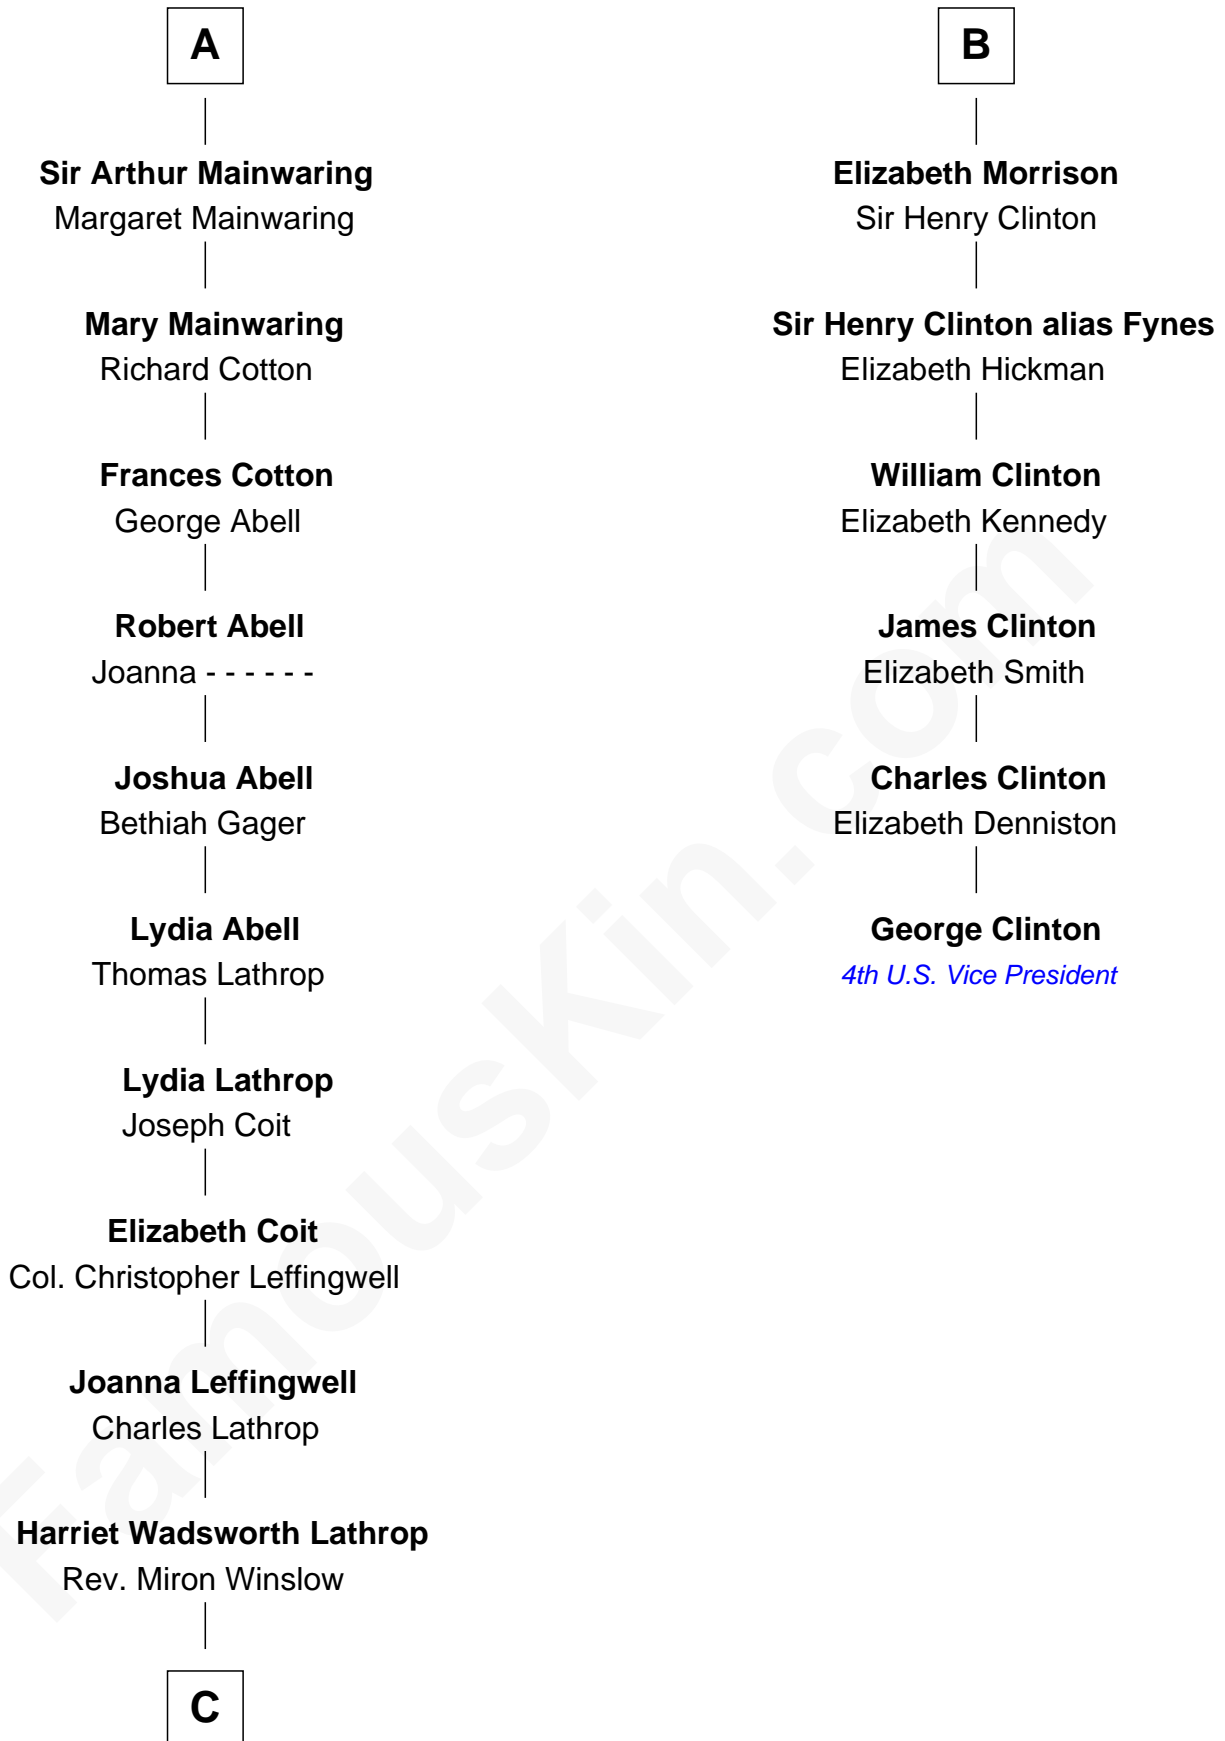

FamousKin.com Relationship Chart of

John Foster Dulles

52nd U.S. Secretary of State

12th cousin 7 times removed of

George Clinton

4th U.S. Vice President

Sir William de Ros
Margery de Badlesmere

C

—
Harriet Lathrop Winslow

Rev. John Welsh Dulles

—
Allen Macy Dulles

Edith Foster

—
John Foster Dulles

52nd U.S. Secretary of State

FamousKin.com