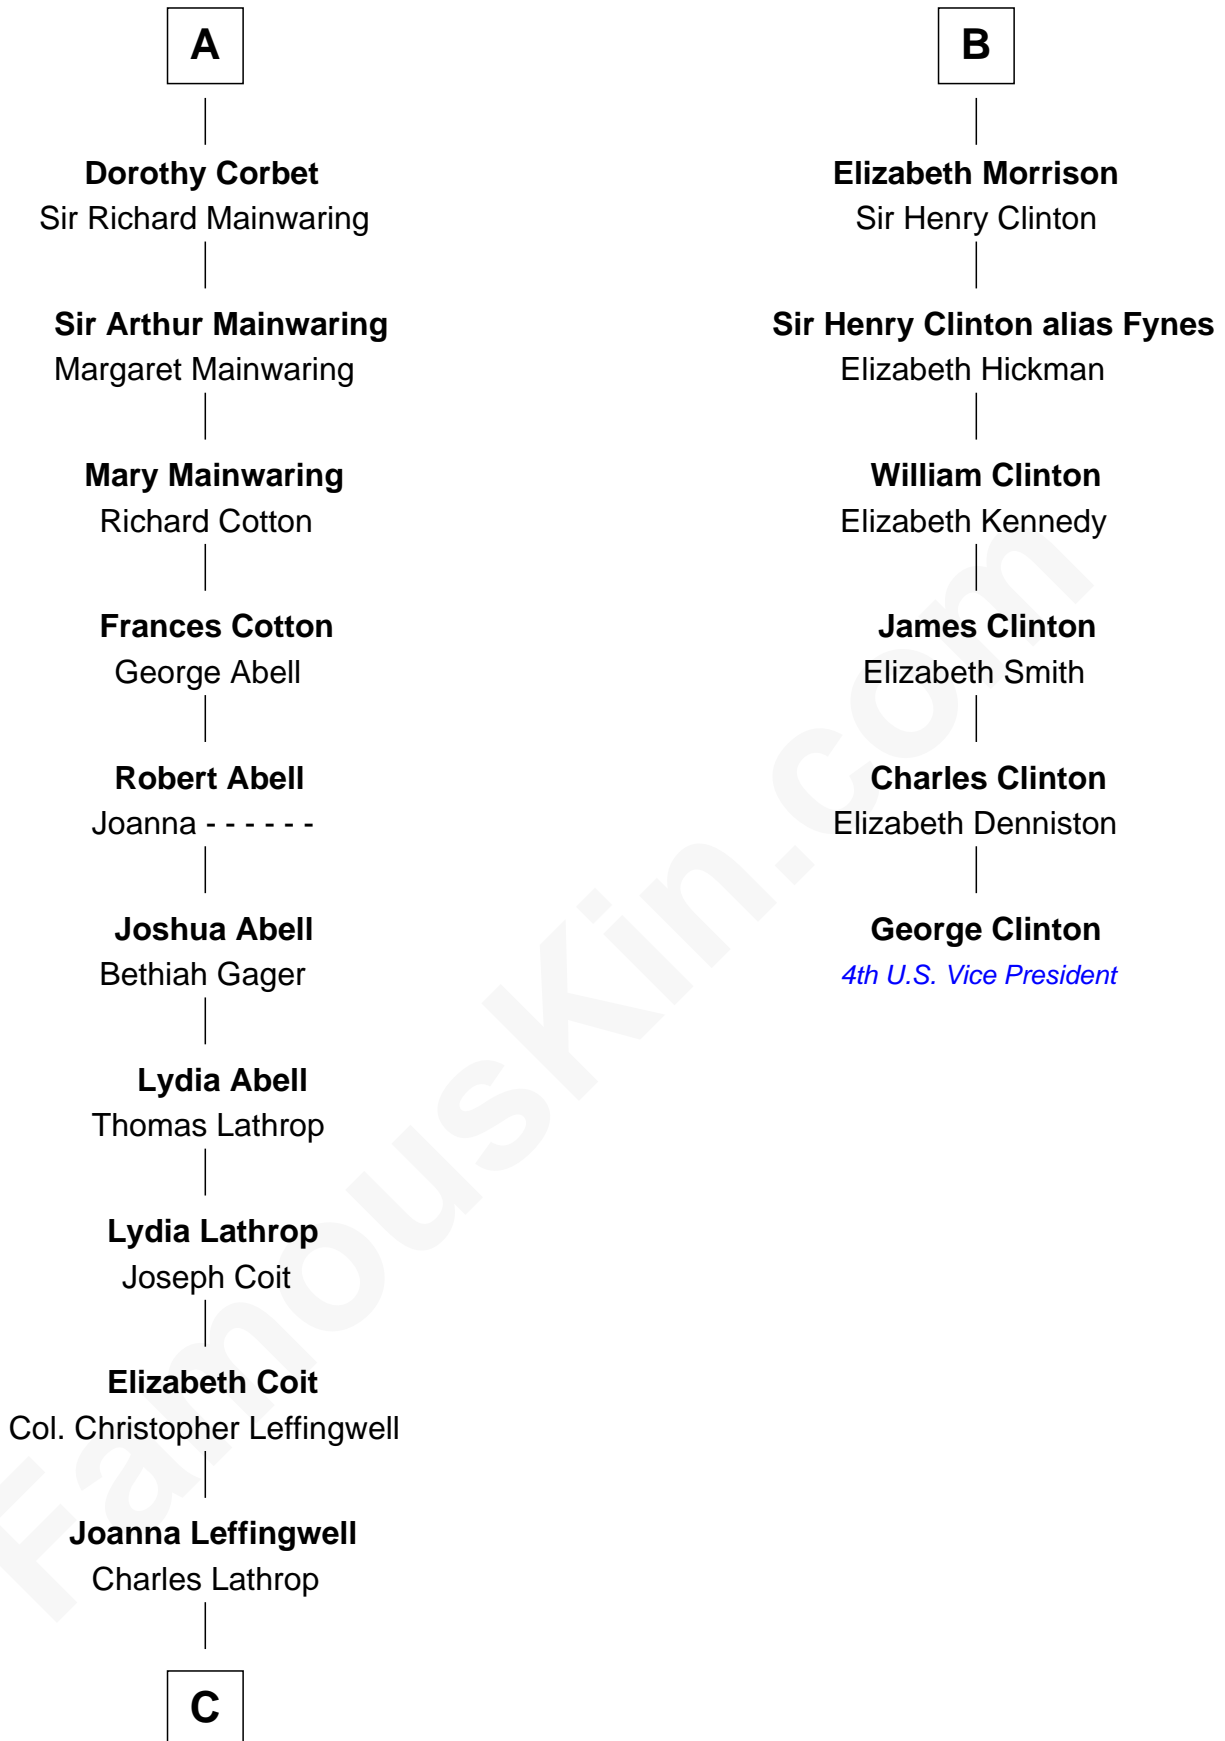

FamousKin.com Relationship Chart of

John Foster Dulles

52nd U.S. Secretary of State

12th cousin 8 times removed of

George Clinton

4th U.S. Vice President

Ralph de Stafford

Margaret de Audley

Thomas de Ros

Margaret de Ros

Sir Reynold Grey

Sir John Grey

Constance de Holand

Sir Edmund Grey

Katherine Percy

George Grey

Catherine Herbert

Anne Grey

Sir John Hussey

Bridget Hussey

Sir Richard Morrison

B

C

—
Harriet Wadsworth Lathrop

Rev. Miron Winslow

—
Harriet Lathrop Winslow

Rev. John Welsh Dulles

—
Allen Macy Dulles

Edith Foster

—
John Foster Dulles

52nd U.S. Secretary of State

FamousKin.com