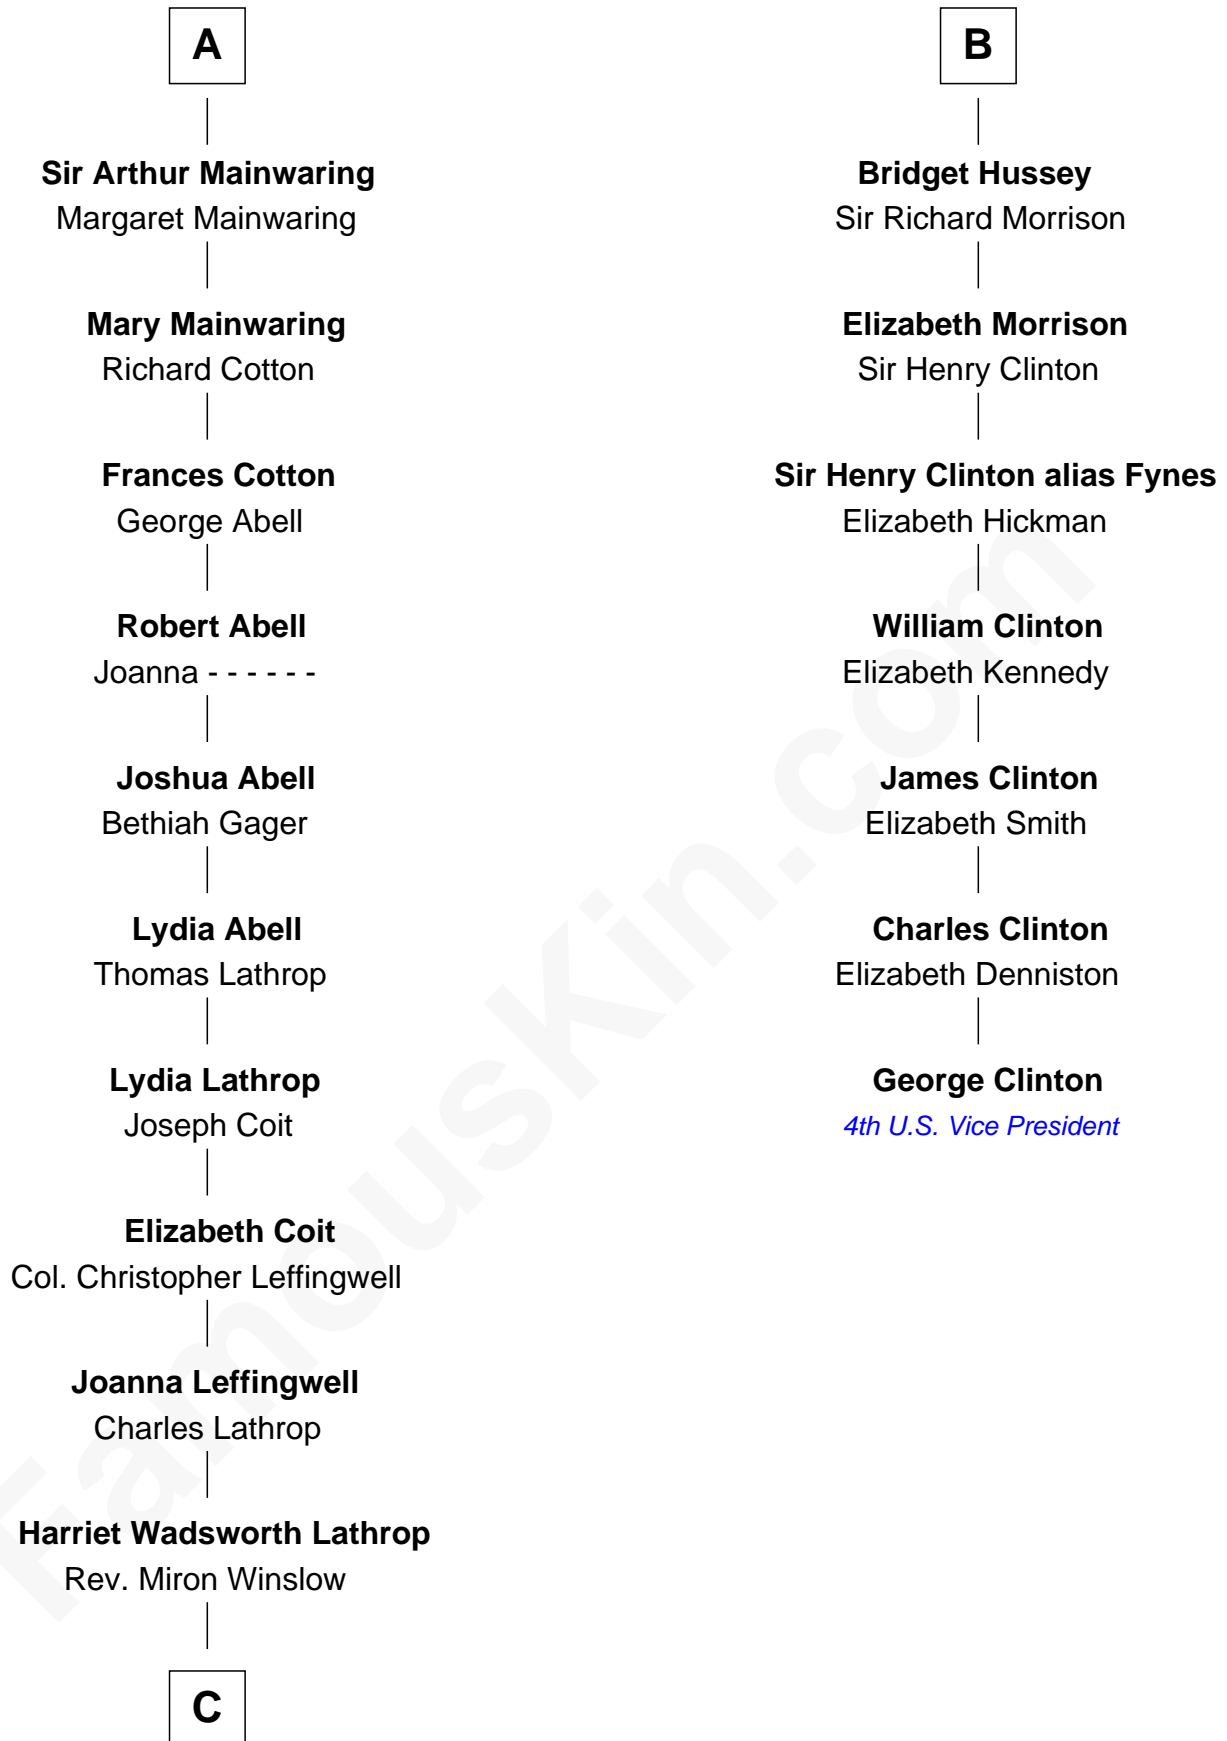

FamousKin.com Relationship Chart of

John Foster Dulles

52nd U.S. Secretary of State

13th cousin 6 times removed of

George Clinton

4th U.S. Vice President

C

Harriet Lathrop Winslow

Rev. John Welsh Dulles

Allen Macy Dulles

Edith Foster

John Foster Dulles

52nd U.S. Secretary of State

FamousKin.com