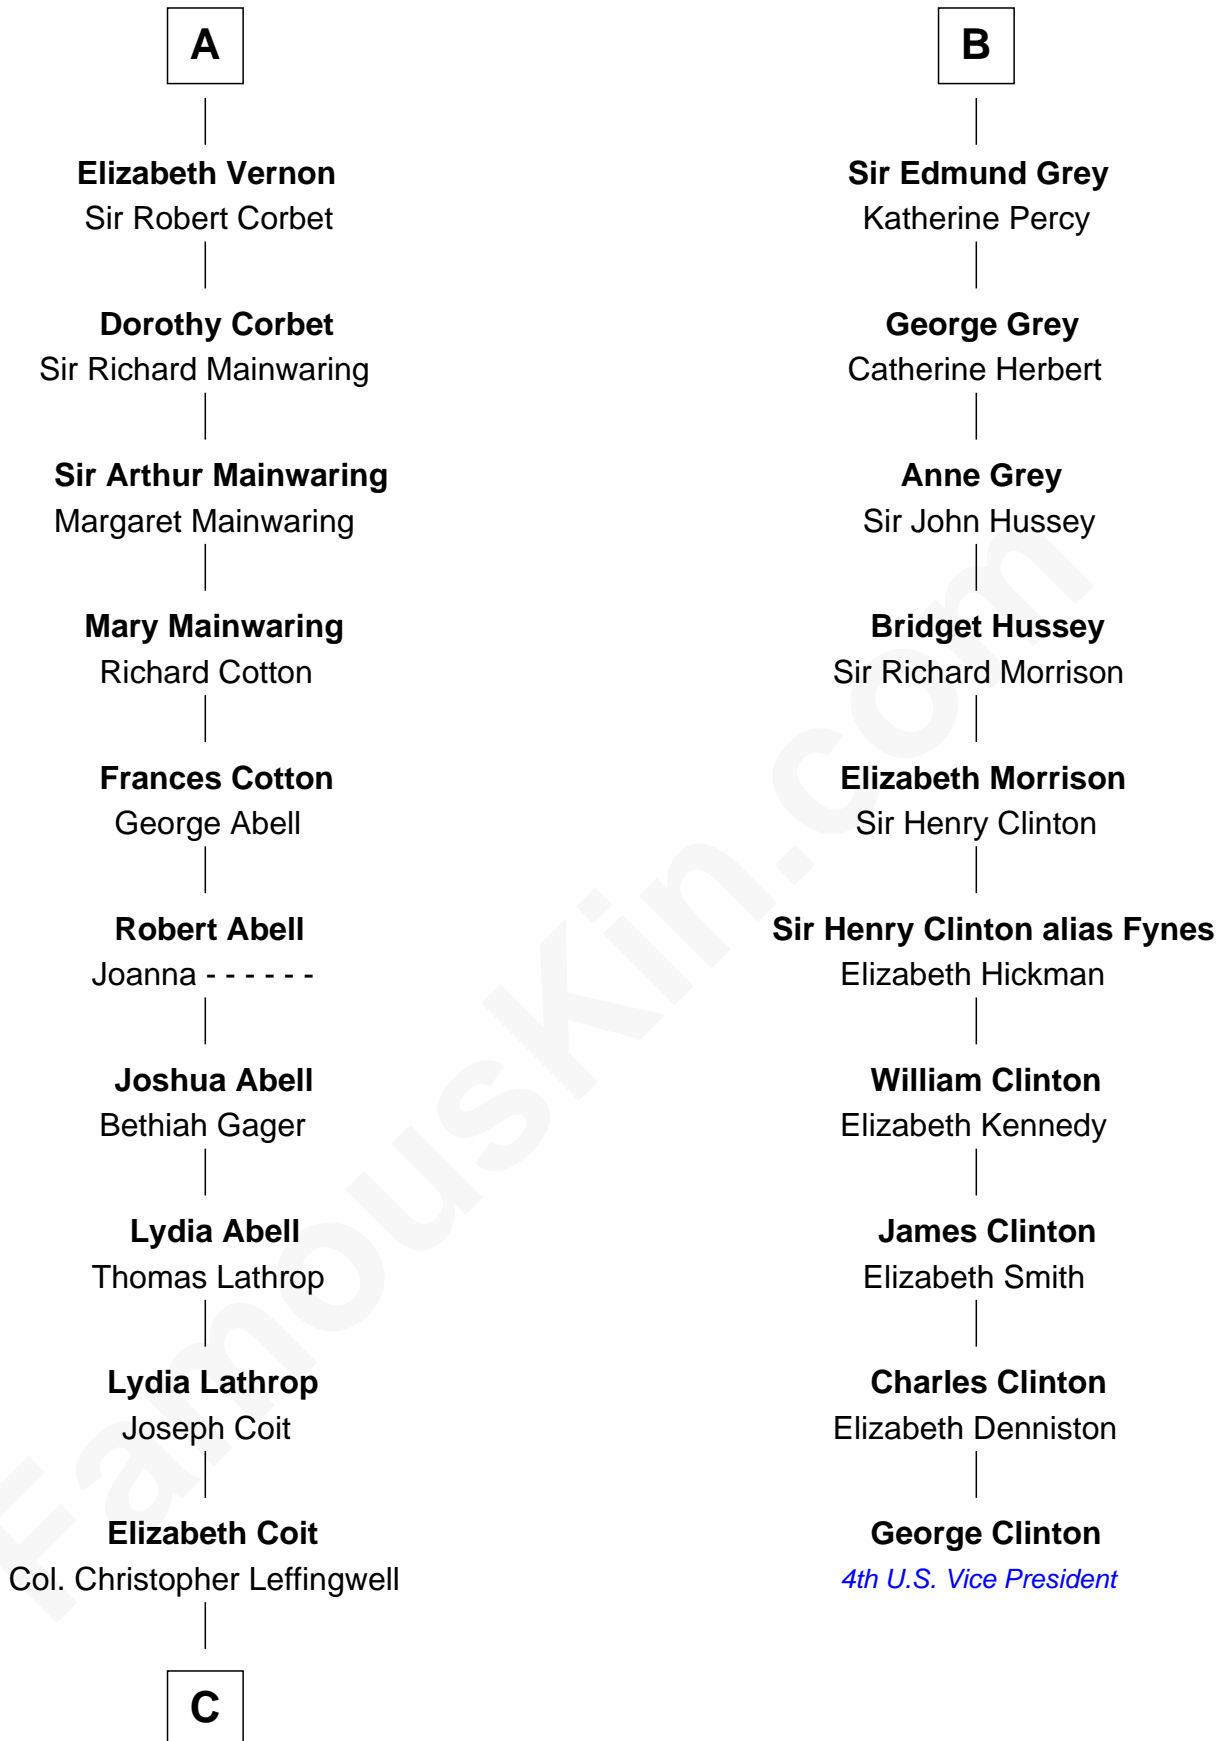

FamousKin.com Relationship Chart of

John Foster Dulles

52nd U.S. Secretary of State

16th cousin 5 times removed of

George Clinton

4th U.S. Vice President

Sir William de Beauchamp

Isabel Mauduit