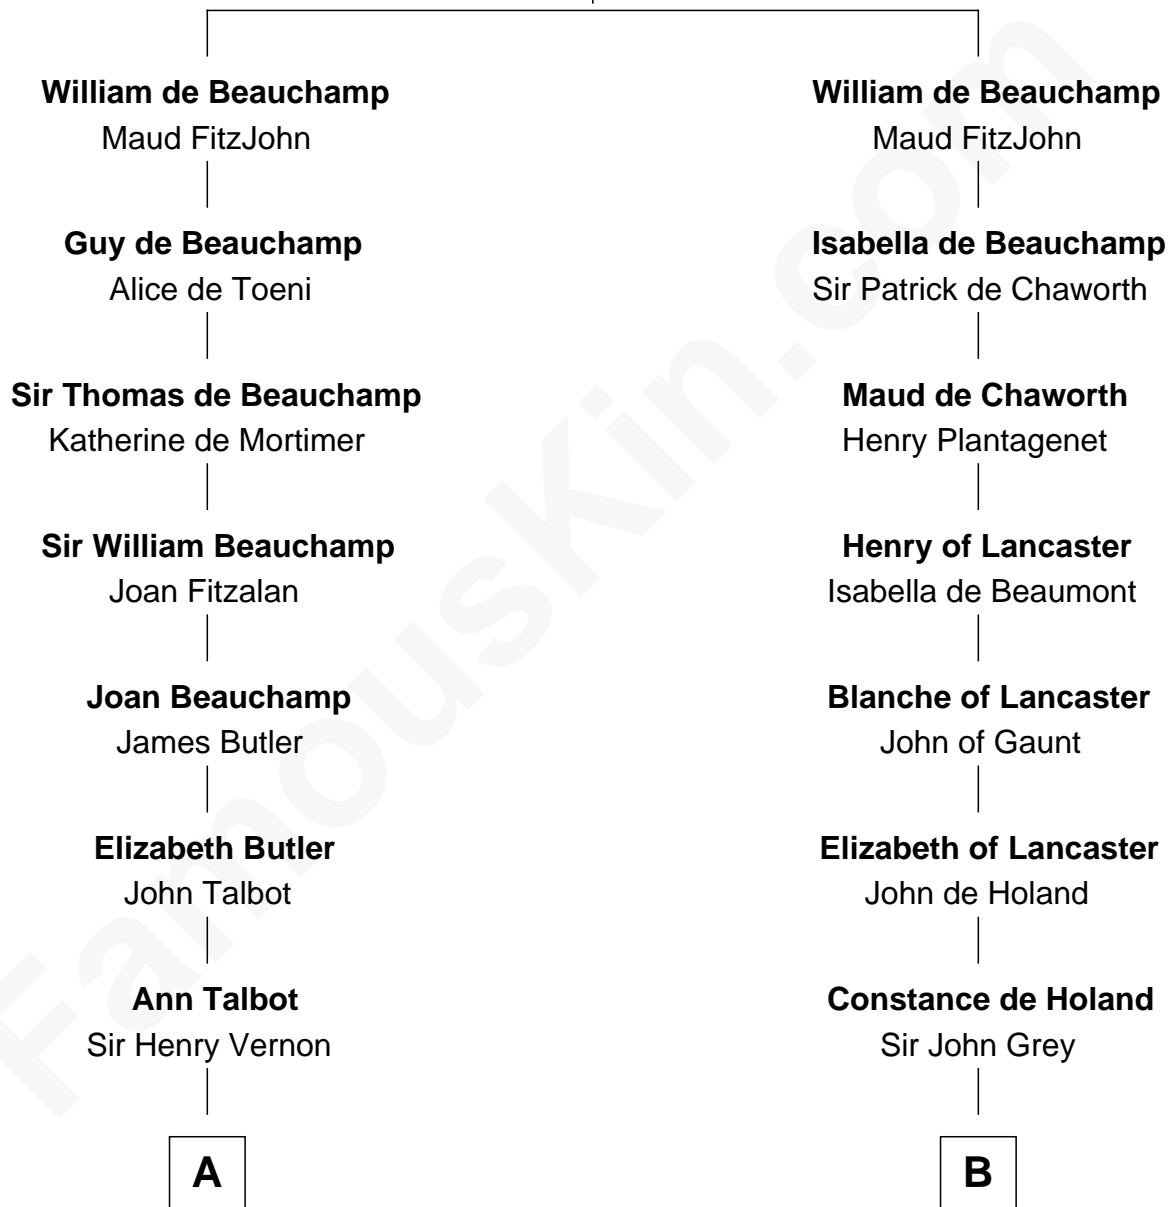

FamousKin.com Relationship Chart of

John Foster Dulles

52nd U.S. Secretary of State

16th cousin 5 times removed of

George Clinton

4th U.S. Vice President

Sir William de Beauchamp

Isabel Mauduit

C

Joanna Leffingwell

Charles Lathrop

Harriet Wadsworth Lathrop

Rev. Miron Winslow

Harriet Lathrop Winslow

Rev. John Welsh Dulles

Allen Macy Dulles