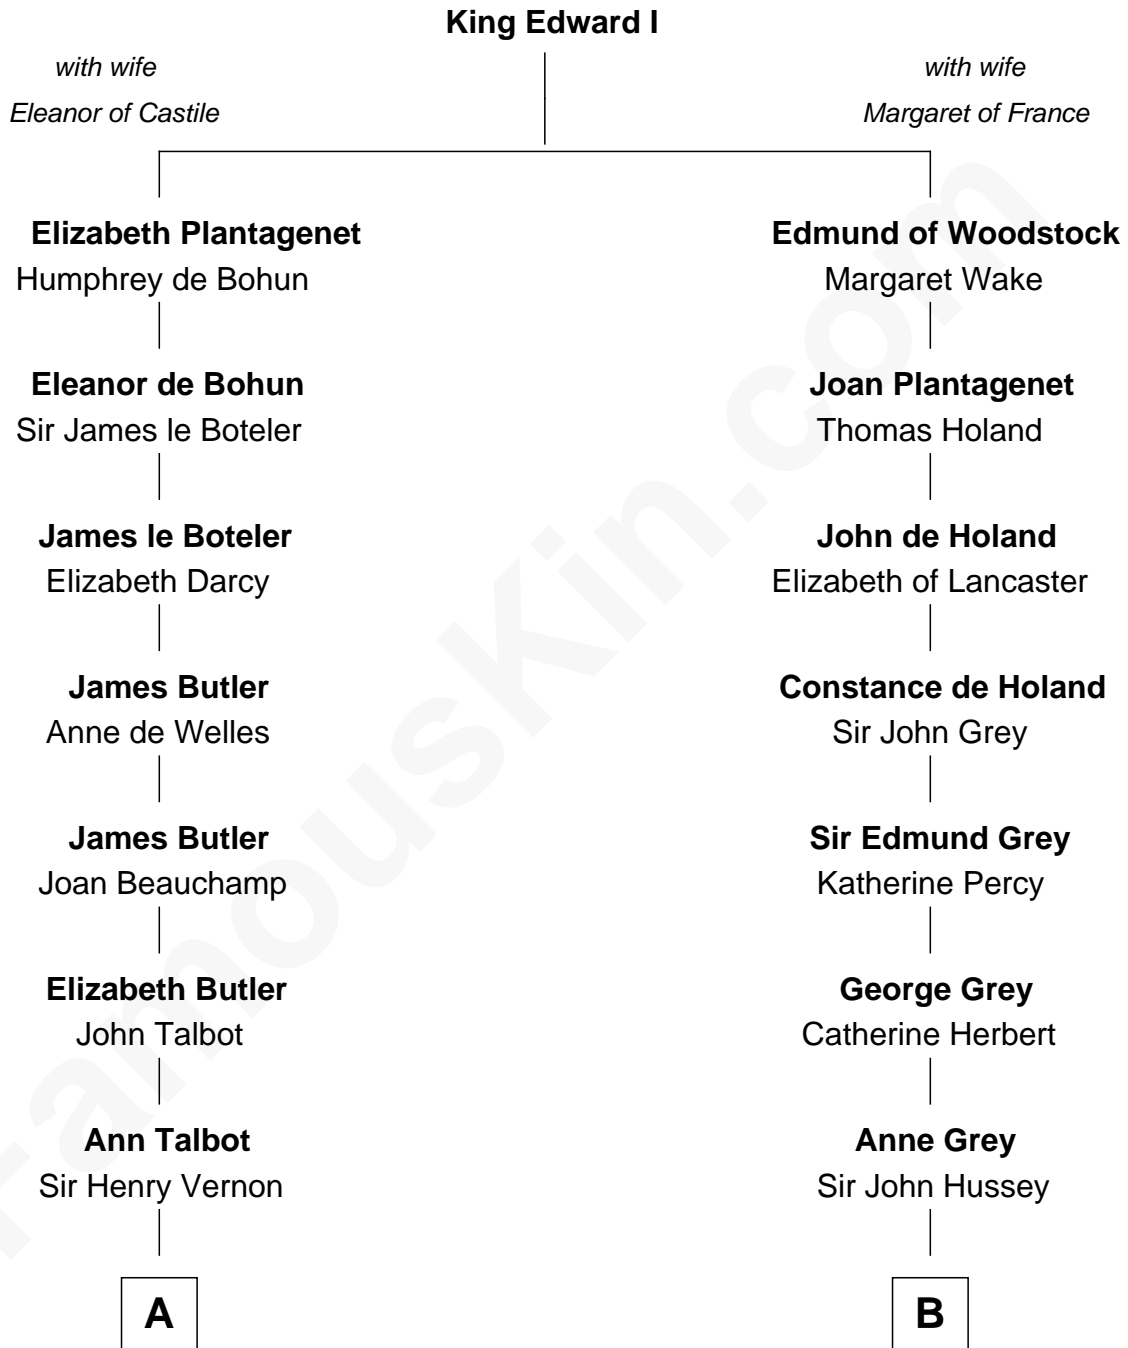

FamousKin.com Relationship Chart of

John Foster Dulles

52nd U.S. Secretary of State

14th cousin 7 times removed of

DeWitt Clinton

6th Governor of New York

C

Joanna Leffingwell

Charles Lathrop

Harriet Wadsworth Lathrop

Rev. Miron Winslow

Harriet Lathrop Winslow

Rev. John Welsh Dulles

Allen Macy Dulles

Edith Foster

John Foster Dulles

52nd U.S. Secretary of State

FamousKin.com