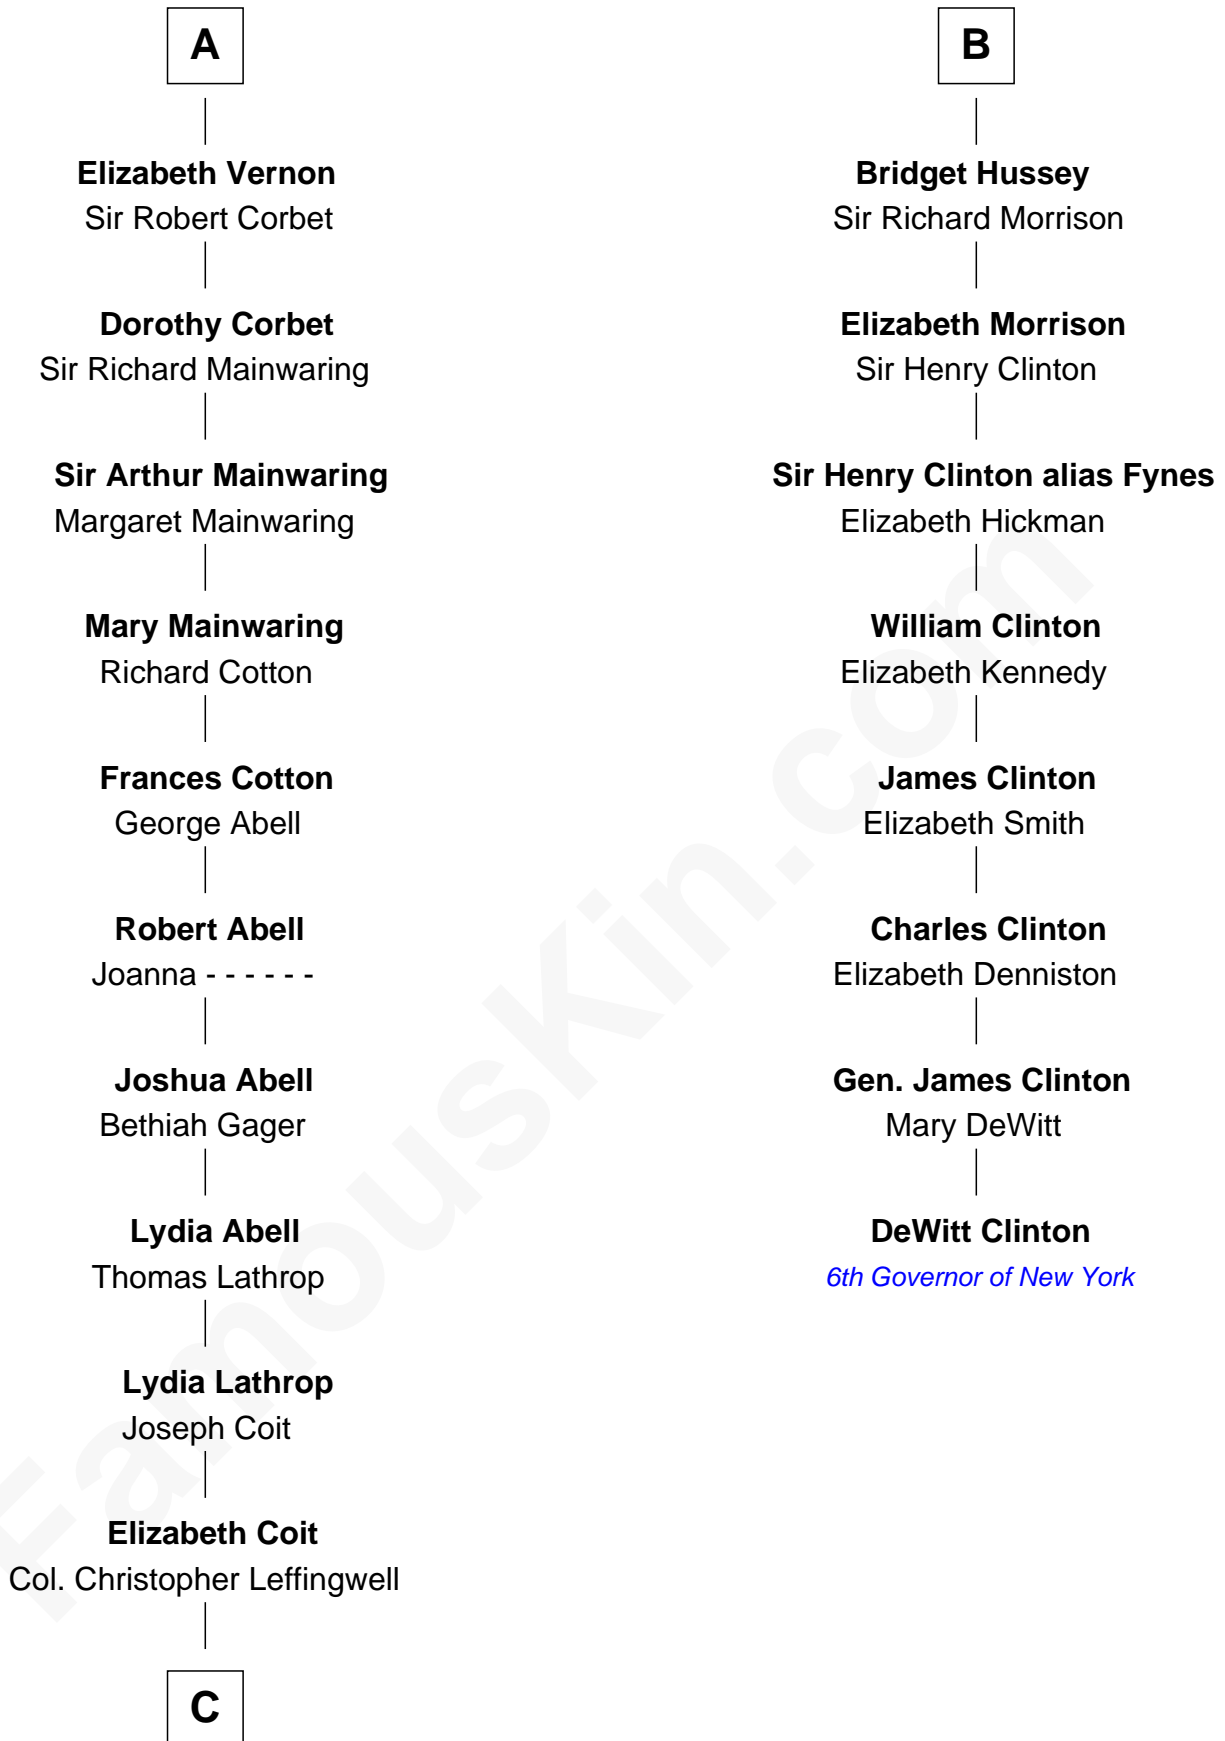

FamousKin.com Relationship Chart of

John Foster Dulles

52nd U.S. Secretary of State

14th cousin 7 times removed of

DeWitt Clinton

6th Governor of New York

C

Joanna Leffingwell

Charles Lathrop

Harriet Wadsworth Lathrop

Rev. Miron Winslow

Harriet Lathrop Winslow

Rev. John Welsh Dulles

Allen Macy Dulles

Edith Foster

John Foster Dulles