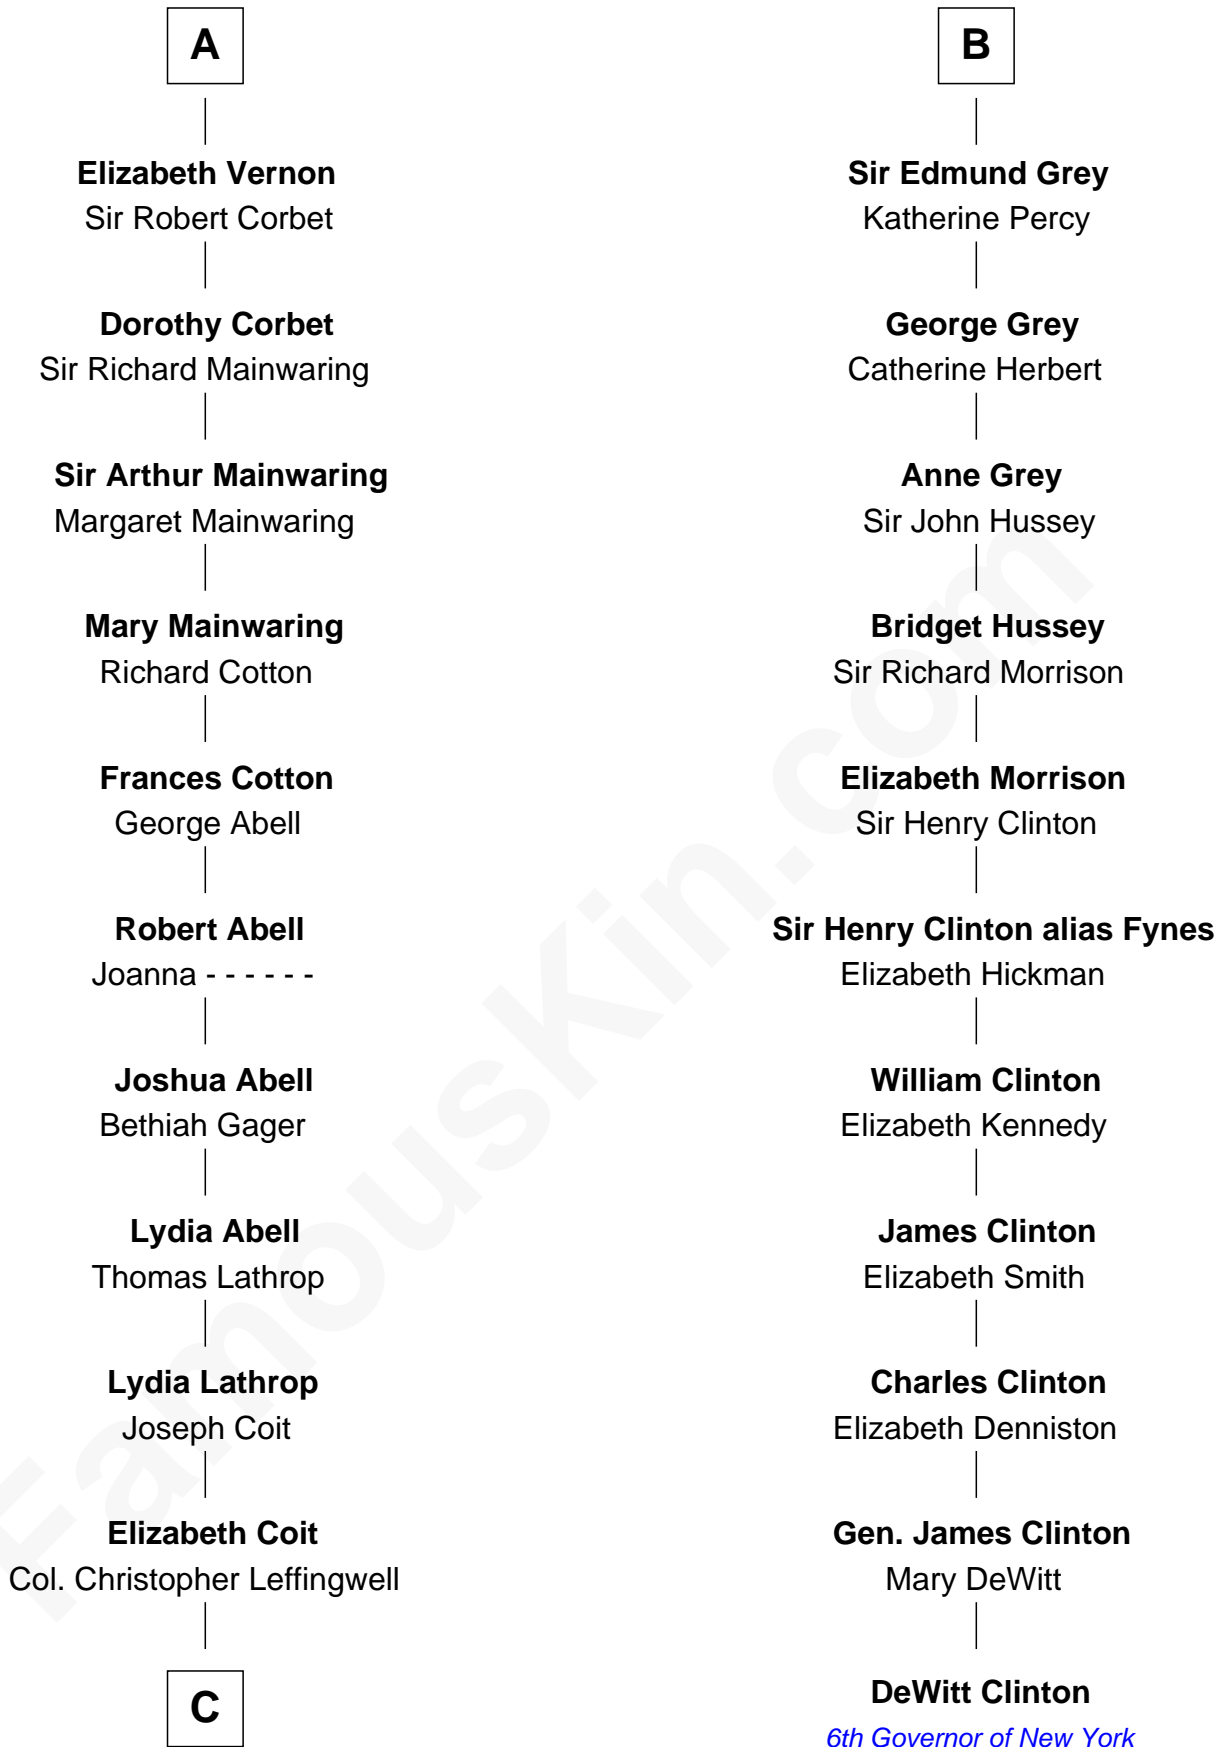

FamousKin.com Relationship Chart of

John Foster Dulles

52nd U.S. Secretary of State

17th cousin 4 times removed of

DeWitt Clinton

6th Governor of New York

Sir John FitzGeoffrey

Isabel le Bigod

C

—
Joanna Leffingwell

Charles Lathrop

—
Harriet Wadsworth Lathrop

Rev. Miron Winslow

—
Harriet Lathrop Winslow

Rev. John Welsh Dulles

—
Allen Macy Dulles