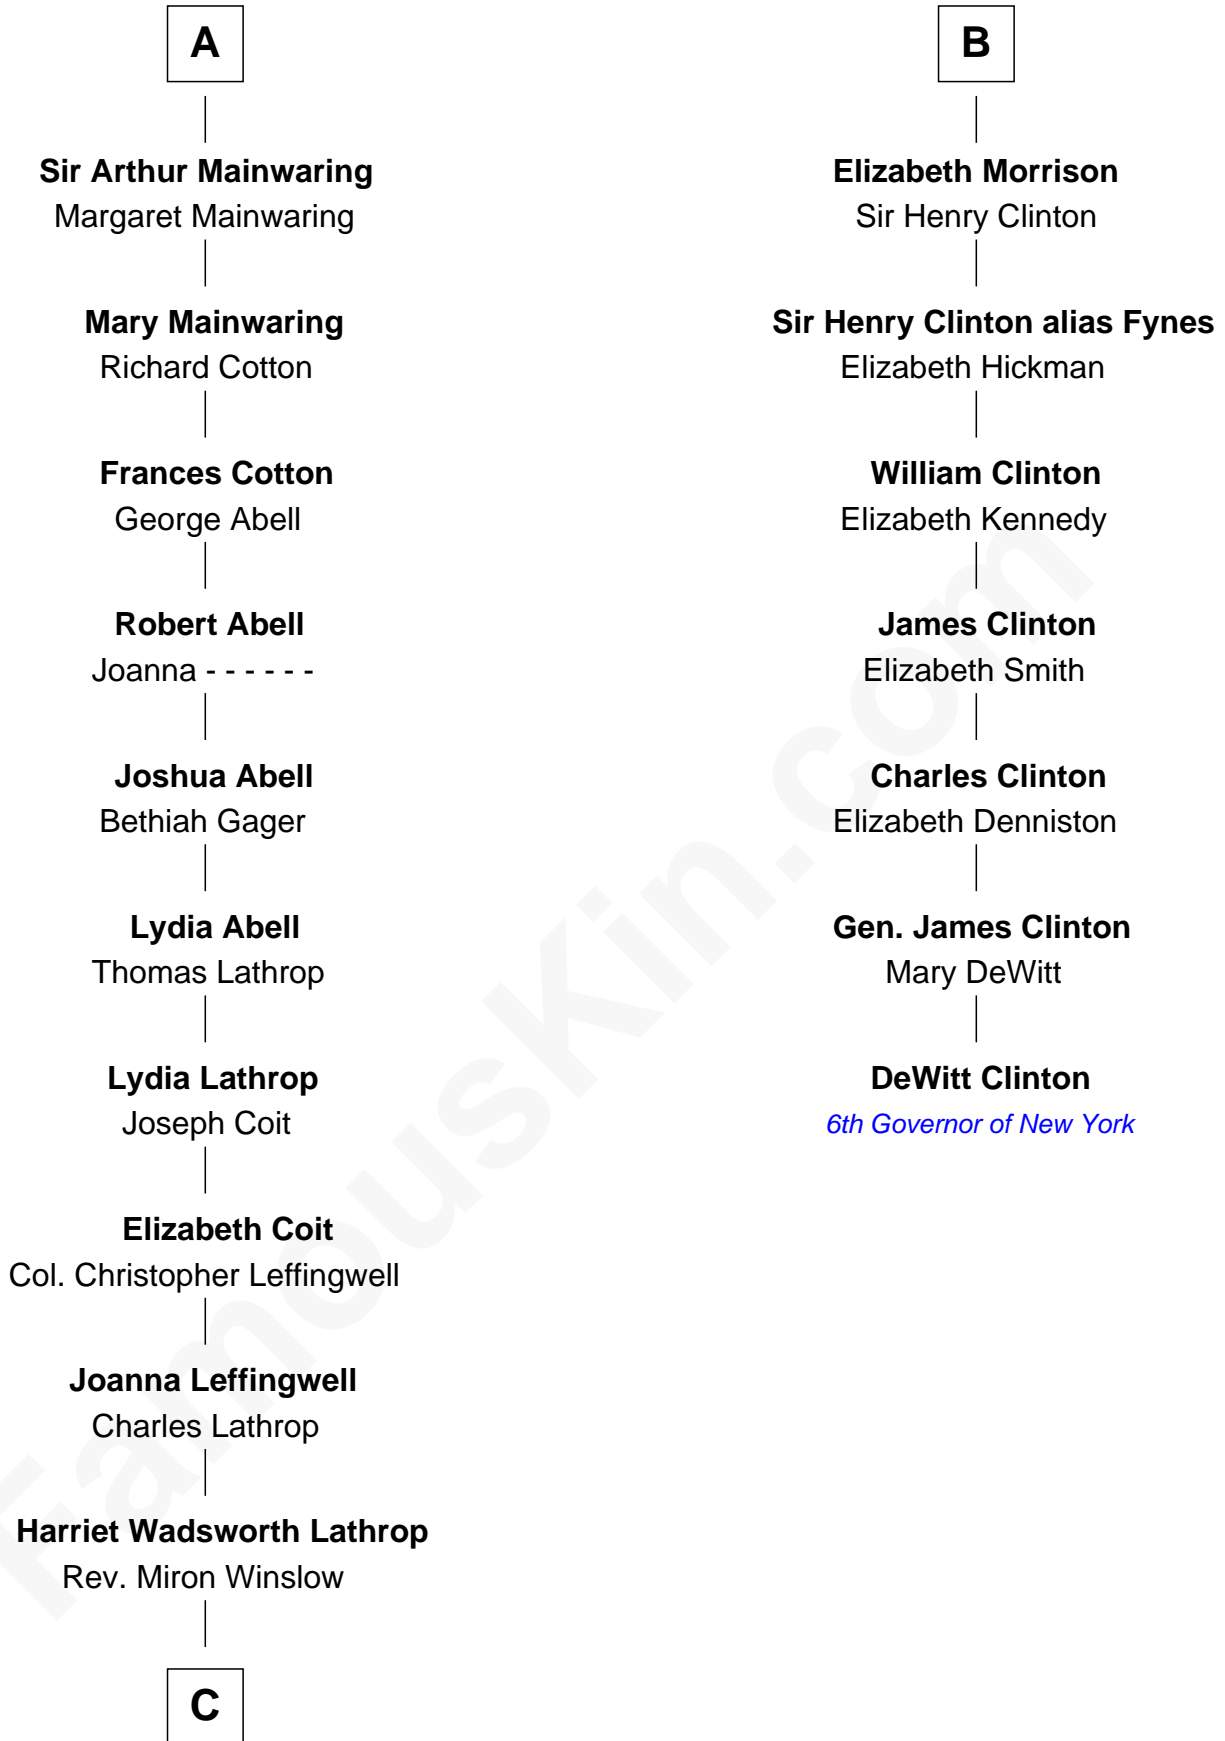

FamousKin.com Relationship Chart of

John Foster Dulles

52nd U.S. Secretary of State

13th cousin 6 times removed of

DeWitt Clinton

6th Governor of New York

Sir William de Ros
Margery de Badlesmere

C

—
Harriet Lathrop Winslow

Rev. John Welsh Dulles

—
Allen Macy Dulles

Edith Foster

—
John Foster Dulles

52nd U.S. Secretary of State

FamousKin.com