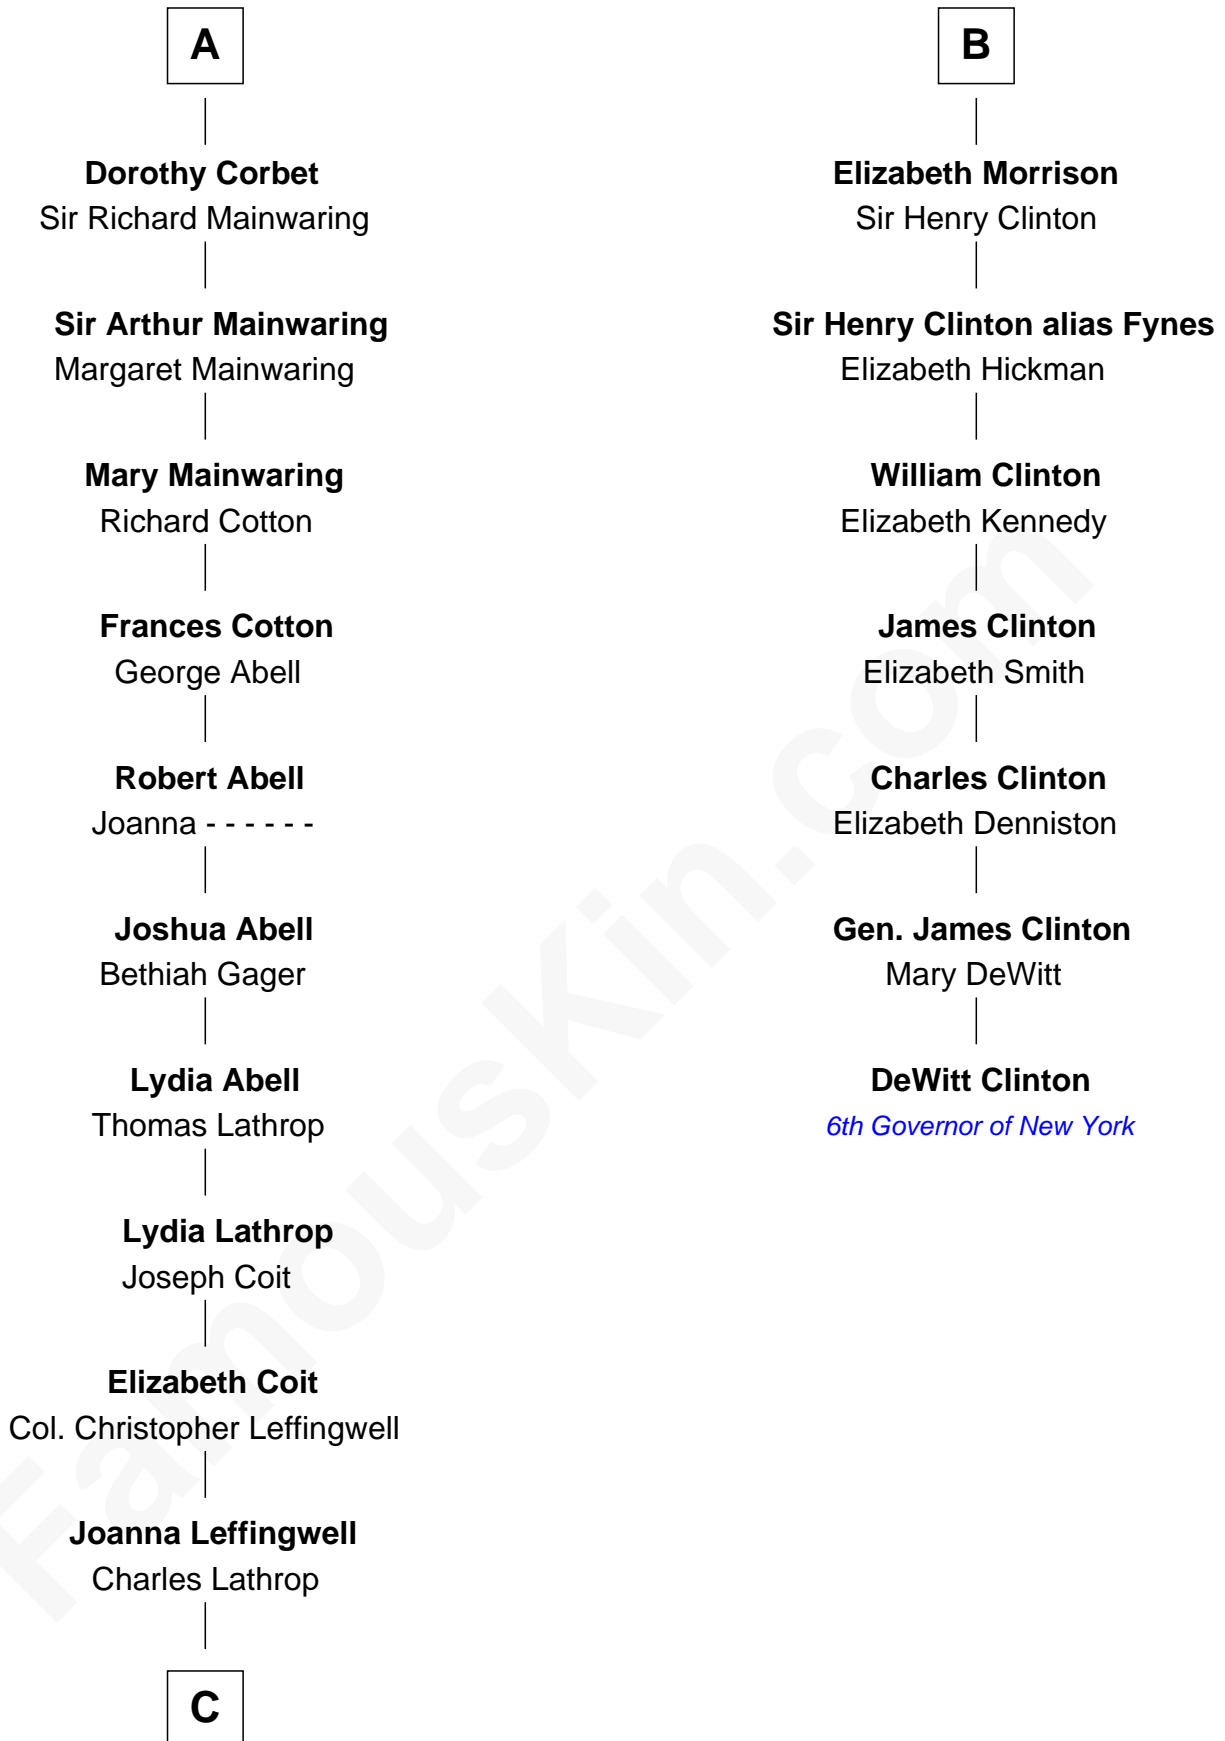

Thomas de Ros

Margaret de Ros

Sir Reynold Grey

Sir John Grey

Constance de Holand

Sir Edmund Grey

Katherine Percy

George Grey

Catherine Herbert

Anne Grey

Sir John Hussey

Bridget Hussey

Sir Richard Morrison

B

C

—
Harriet Wadsworth Lathrop

Rev. Miron Winslow

—
Harriet Lathrop Winslow

Rev. John Welsh Dulles

—
Allen Macy Dulles

Edith Foster

—
John Foster Dulles

52nd U.S. Secretary of State

FamousKin.com