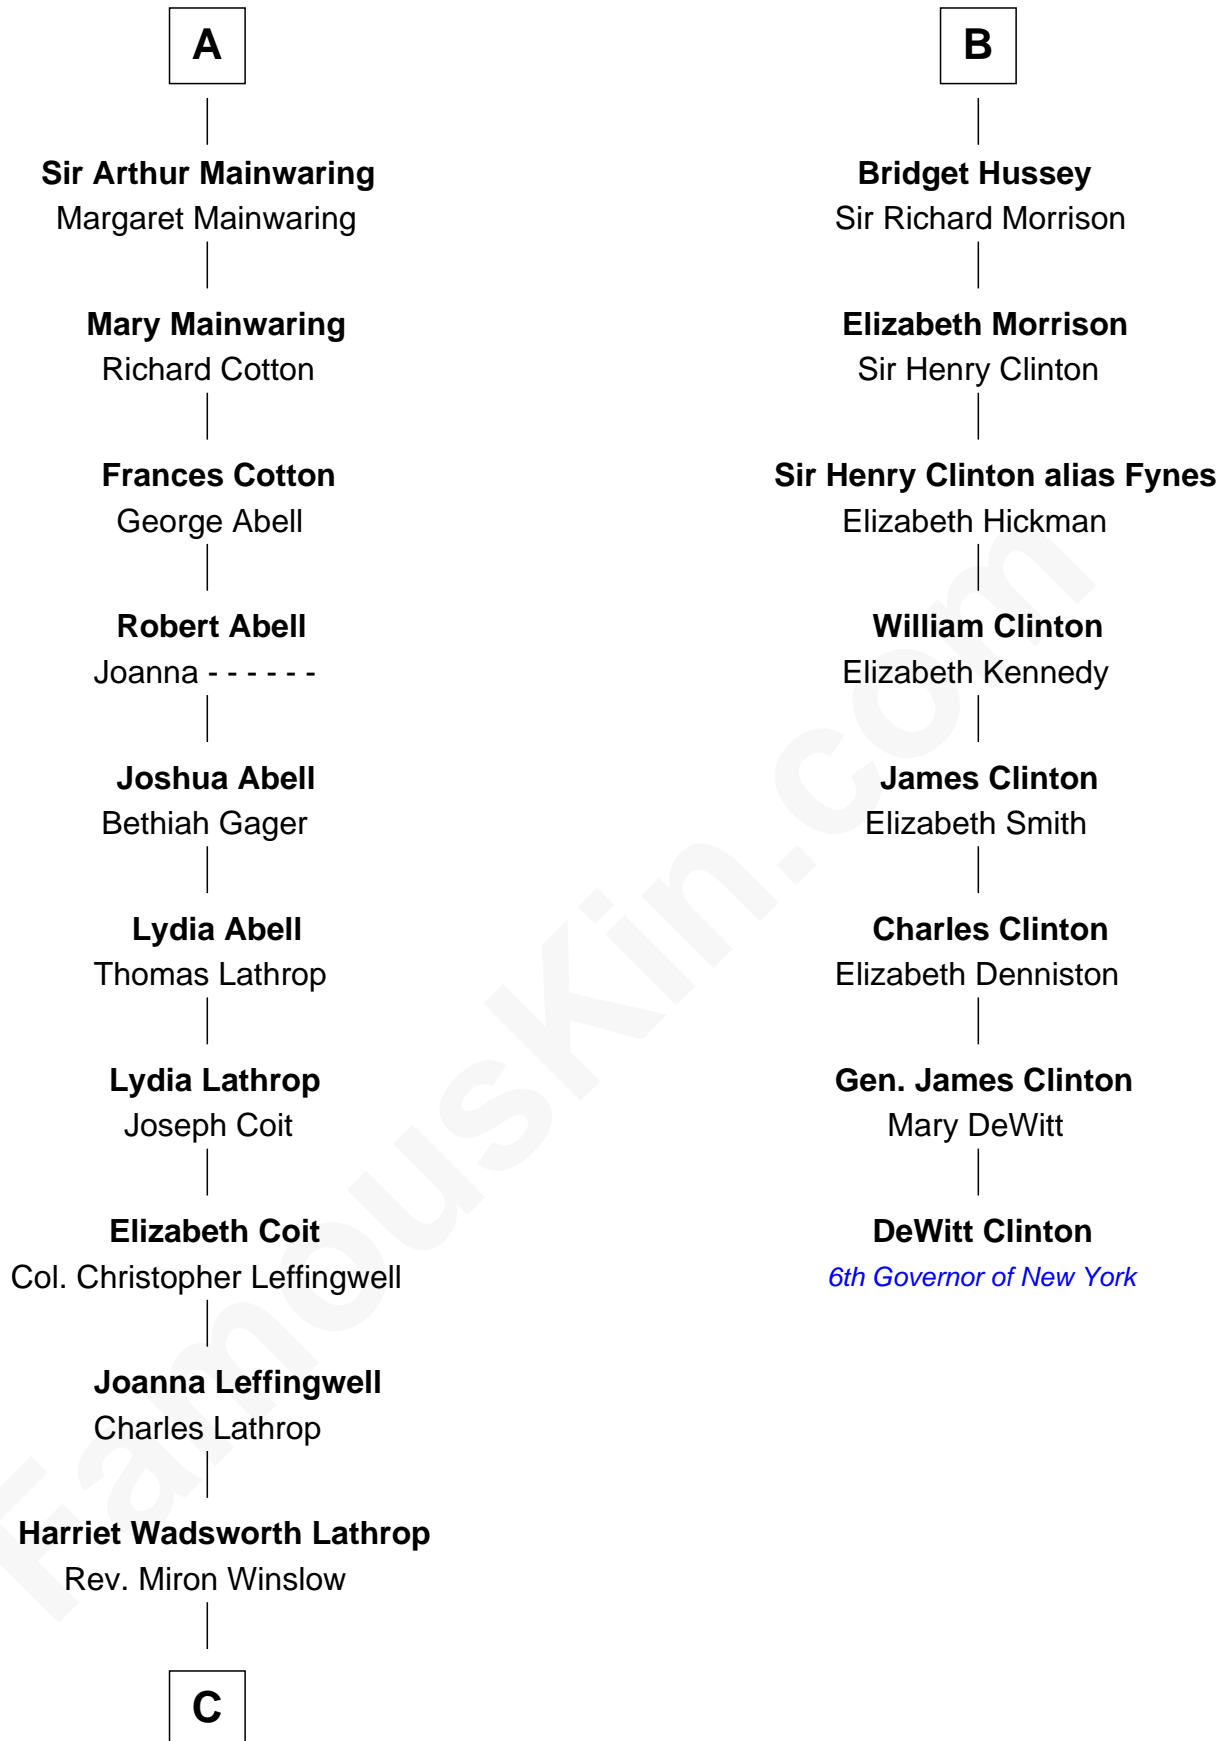

FamousKin.com Relationship Chart of

John Foster Dulles

52nd U.S. Secretary of State

14th cousin 5 times removed of

DeWitt Clinton

6th Governor of New York

C

Harriet Lathrop Winslow