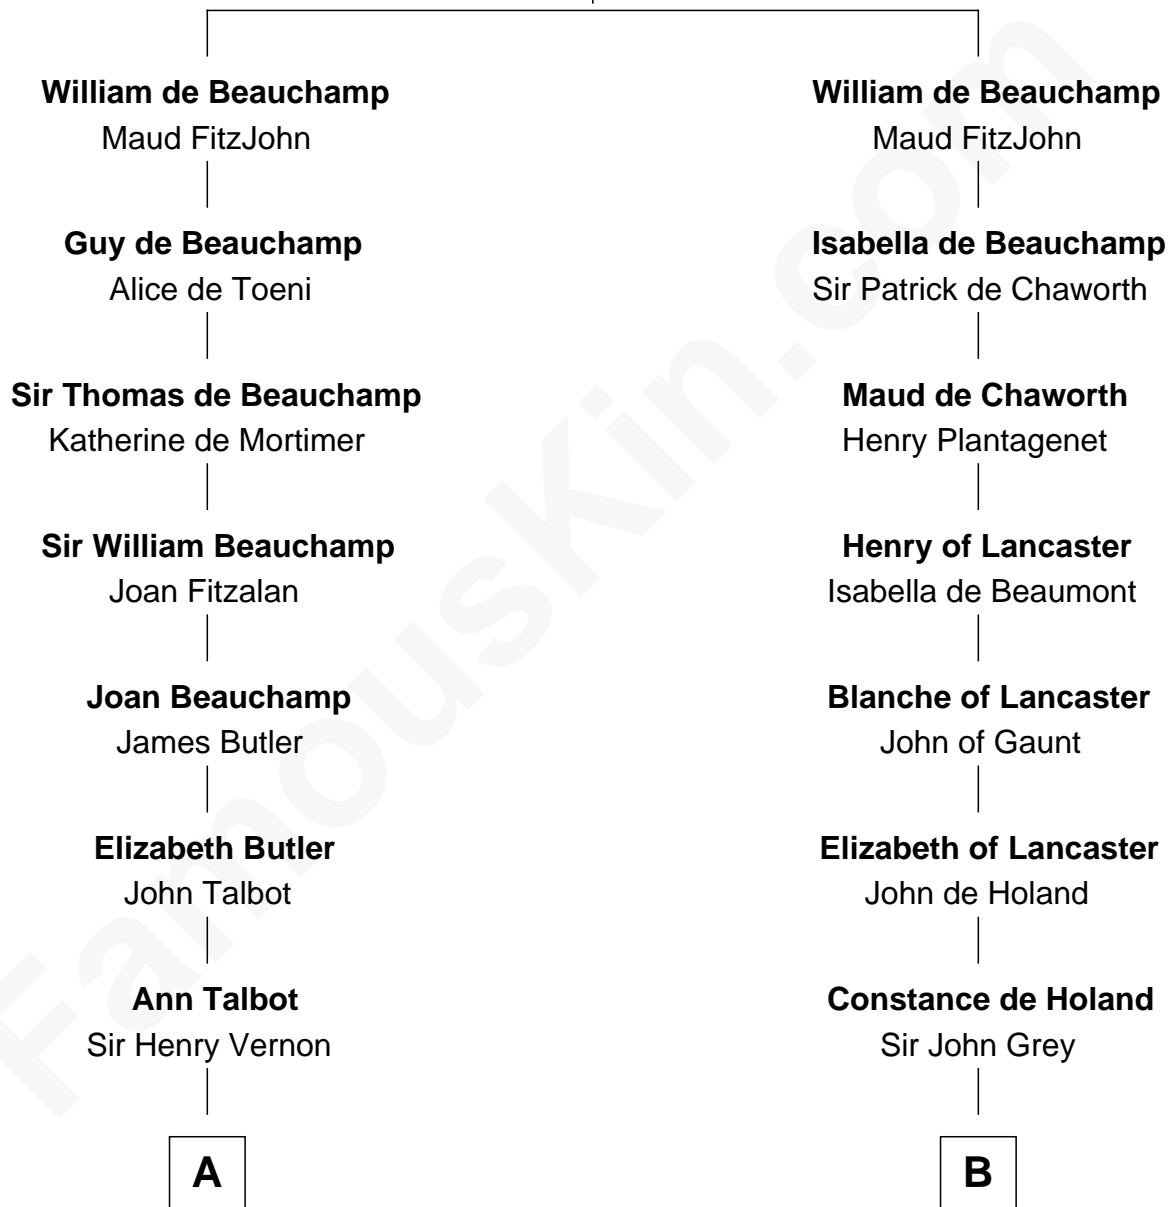

# FamousKin.com Relationship Chart of

**John Foster Dulles**

*52nd U.S. Secretary of State*

17th cousin 4 times removed of

**DeWitt Clinton**

*6th Governor of New York*

**Sir William de Beauchamp**

Isabel Mauduit

**C**

**Joanna Leffingwell**

Charles Lathrop

**Harriet Wadsworth Lathrop**

Rev. Miron Winslow

**Harriet Lathrop Winslow**

Rev. John Welsh Dulles

**Allen Macy Dulles**

Edith Foster

**John Foster Dulles**

*52nd U.S. Secretary of State*

FamousKin.com