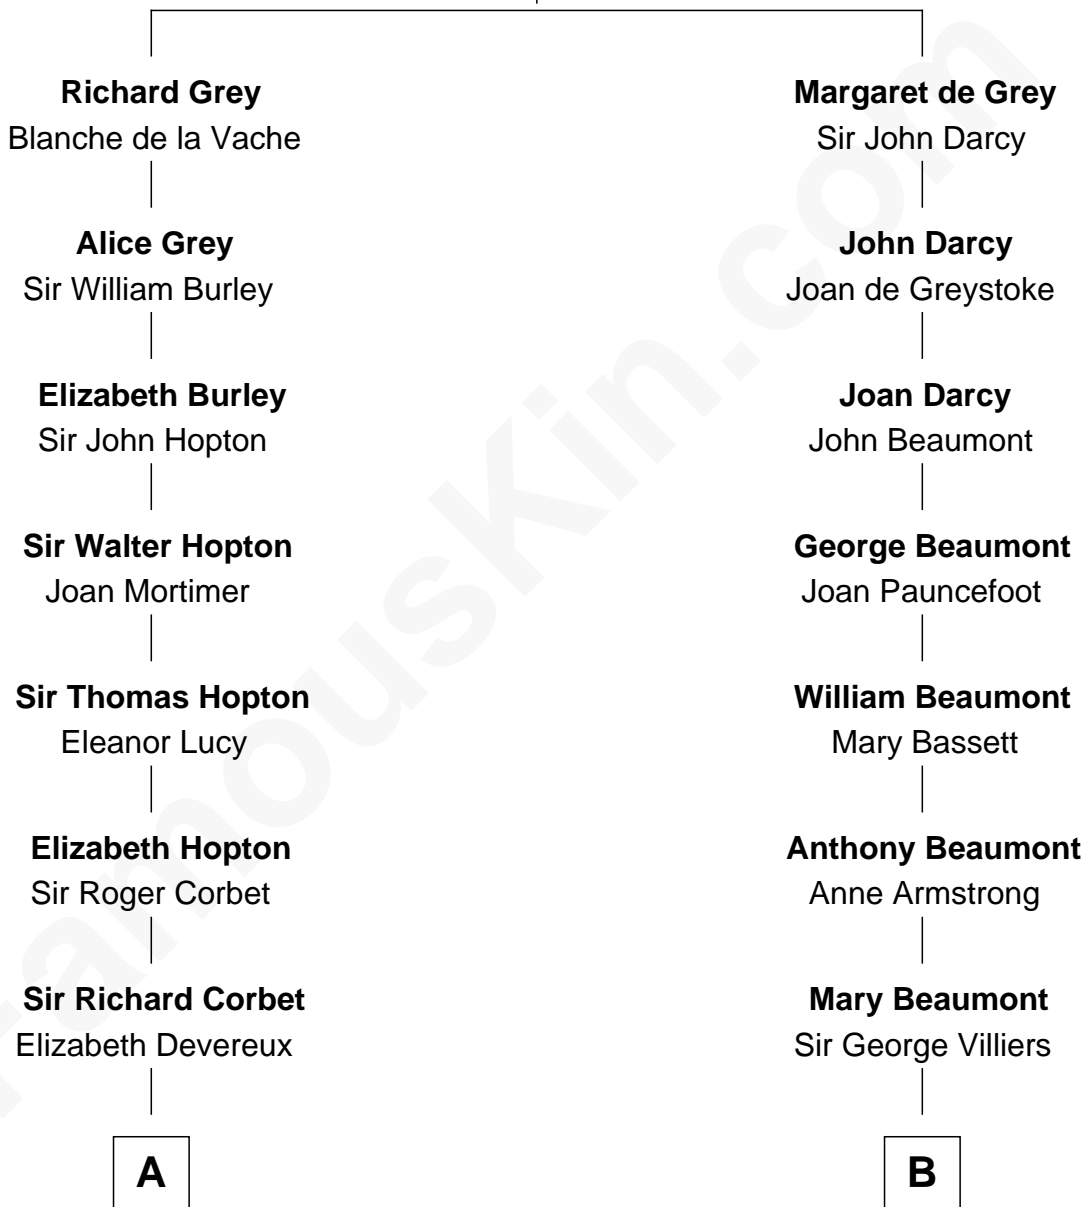

FamousKin.com Relationship Chart of

John Foster Dulles

52nd U.S. Secretary of State

13th cousin 8 times removed of

Lt. Gen. James Brudenell

Leader of the "Charge of the Light Brigade"

Sir Henry de Grey

Elizabeth Talbot