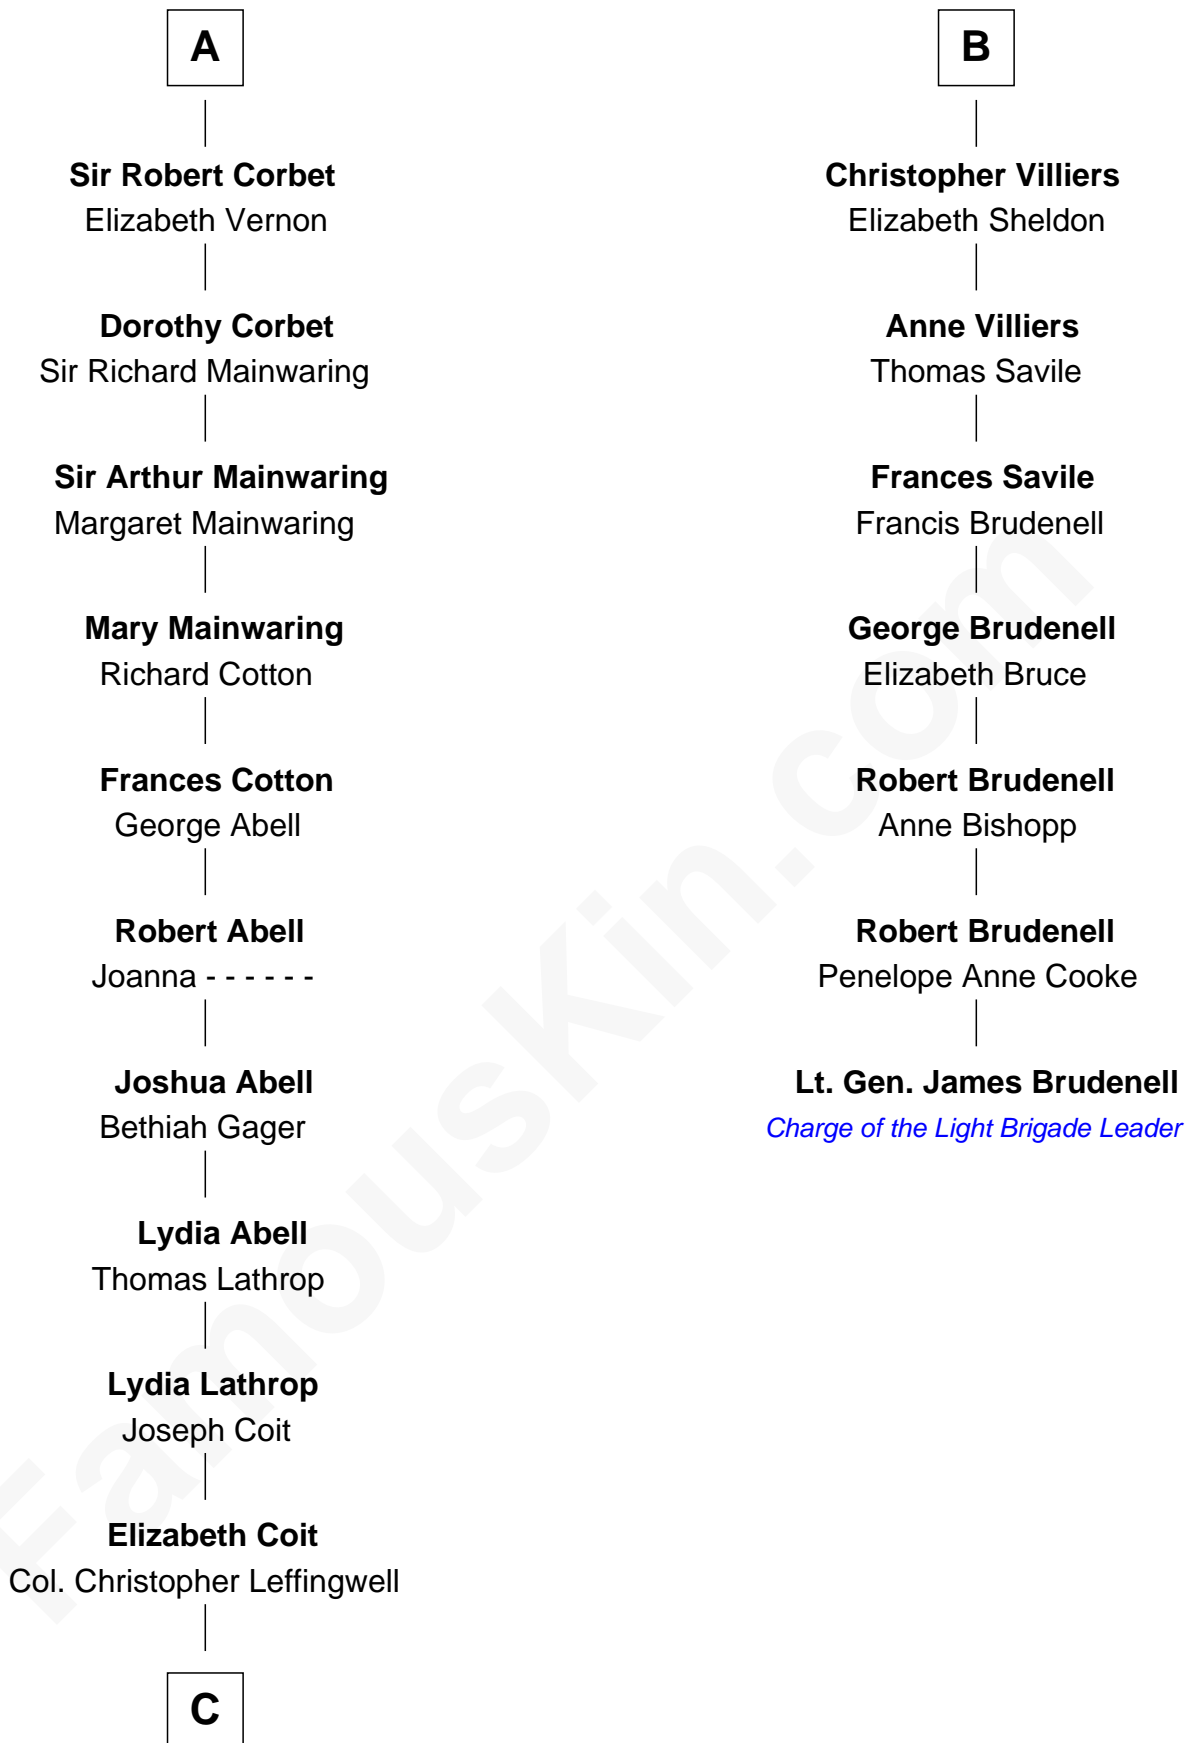

FamousKin.com Relationship Chart of

John Foster Dulles

52nd U.S. Secretary of State

13th cousin 8 times removed of

Lt. Gen. James Brudenell

Leader of the "Charge of the Light Brigade"

Sir Henry de Grey

Elizabeth Talbot

C

—
Joanna Leffingwell

Charles Lathrop

—
Harriet Wadsworth Lathrop

Rev. Miron Winslow

—
Harriet Lathrop Winslow

Rev. John Welsh Dulles

—
Allen Macy Dulles