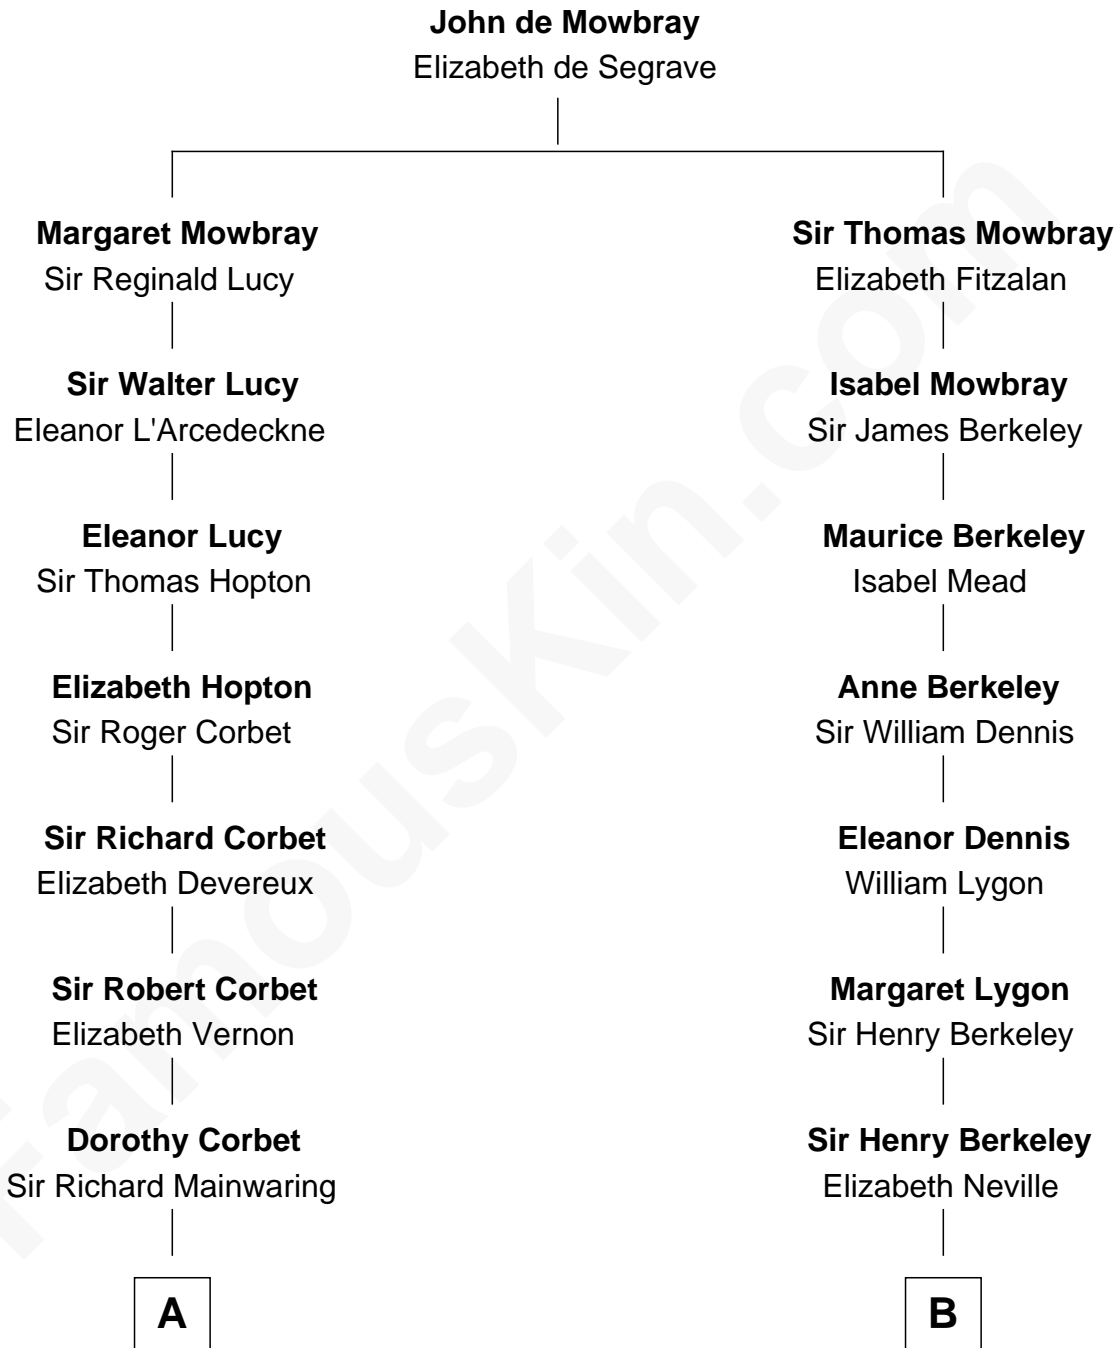

FamousKin.com Relationship Chart of

John Foster Dulles

52nd U.S. Secretary of State

13th cousin 6 times removed of

Lt. Gen. James Brudenell

Leader of the "Charge of the Light Brigade"

C

—
Harriet Lathrop Winslow

Rev. John Welsh Dulles

—
Allen Macy Dulles

Edith Foster

—
John Foster Dulles

52nd U.S. Secretary of State

FamousKin.com