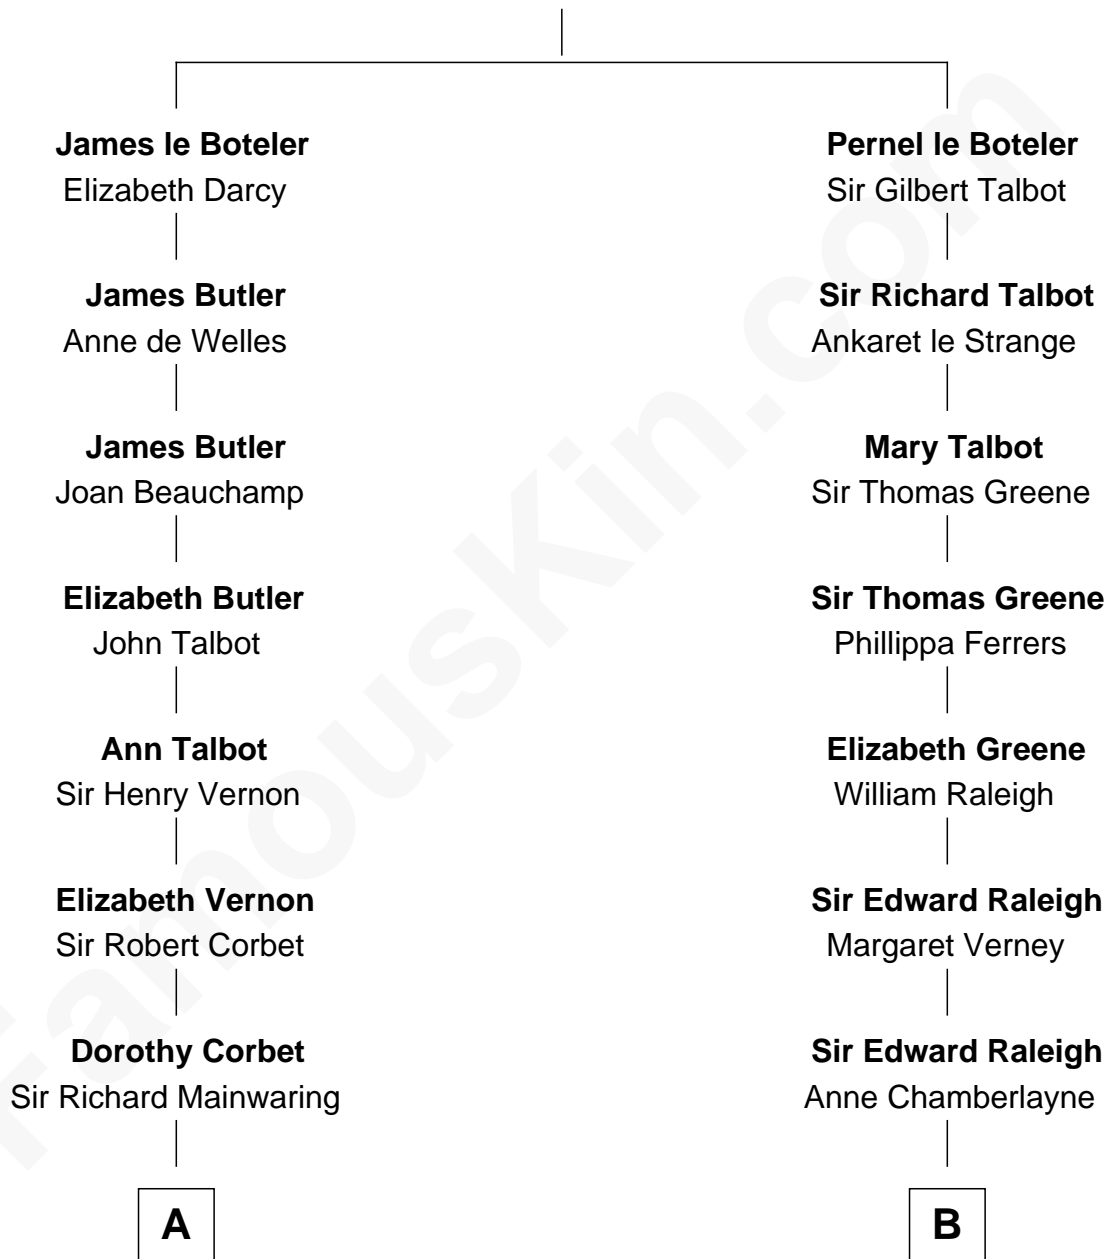

FamousKin.com Relationship Chart of

John Foster Dulles

52nd U.S. Secretary of State

12th cousin 7 times removed of

Jonathan Swift

Author of Gulliver's Travels

Sir James le Boteler

Eleanor de Bohun

C

—
Harriet Lathrop Winslow

Rev. John Welsh Dulles

—
Allen Macy Dulles

Edith Foster

—
John Foster Dulles

52nd U.S. Secretary of State

FamousKin.com