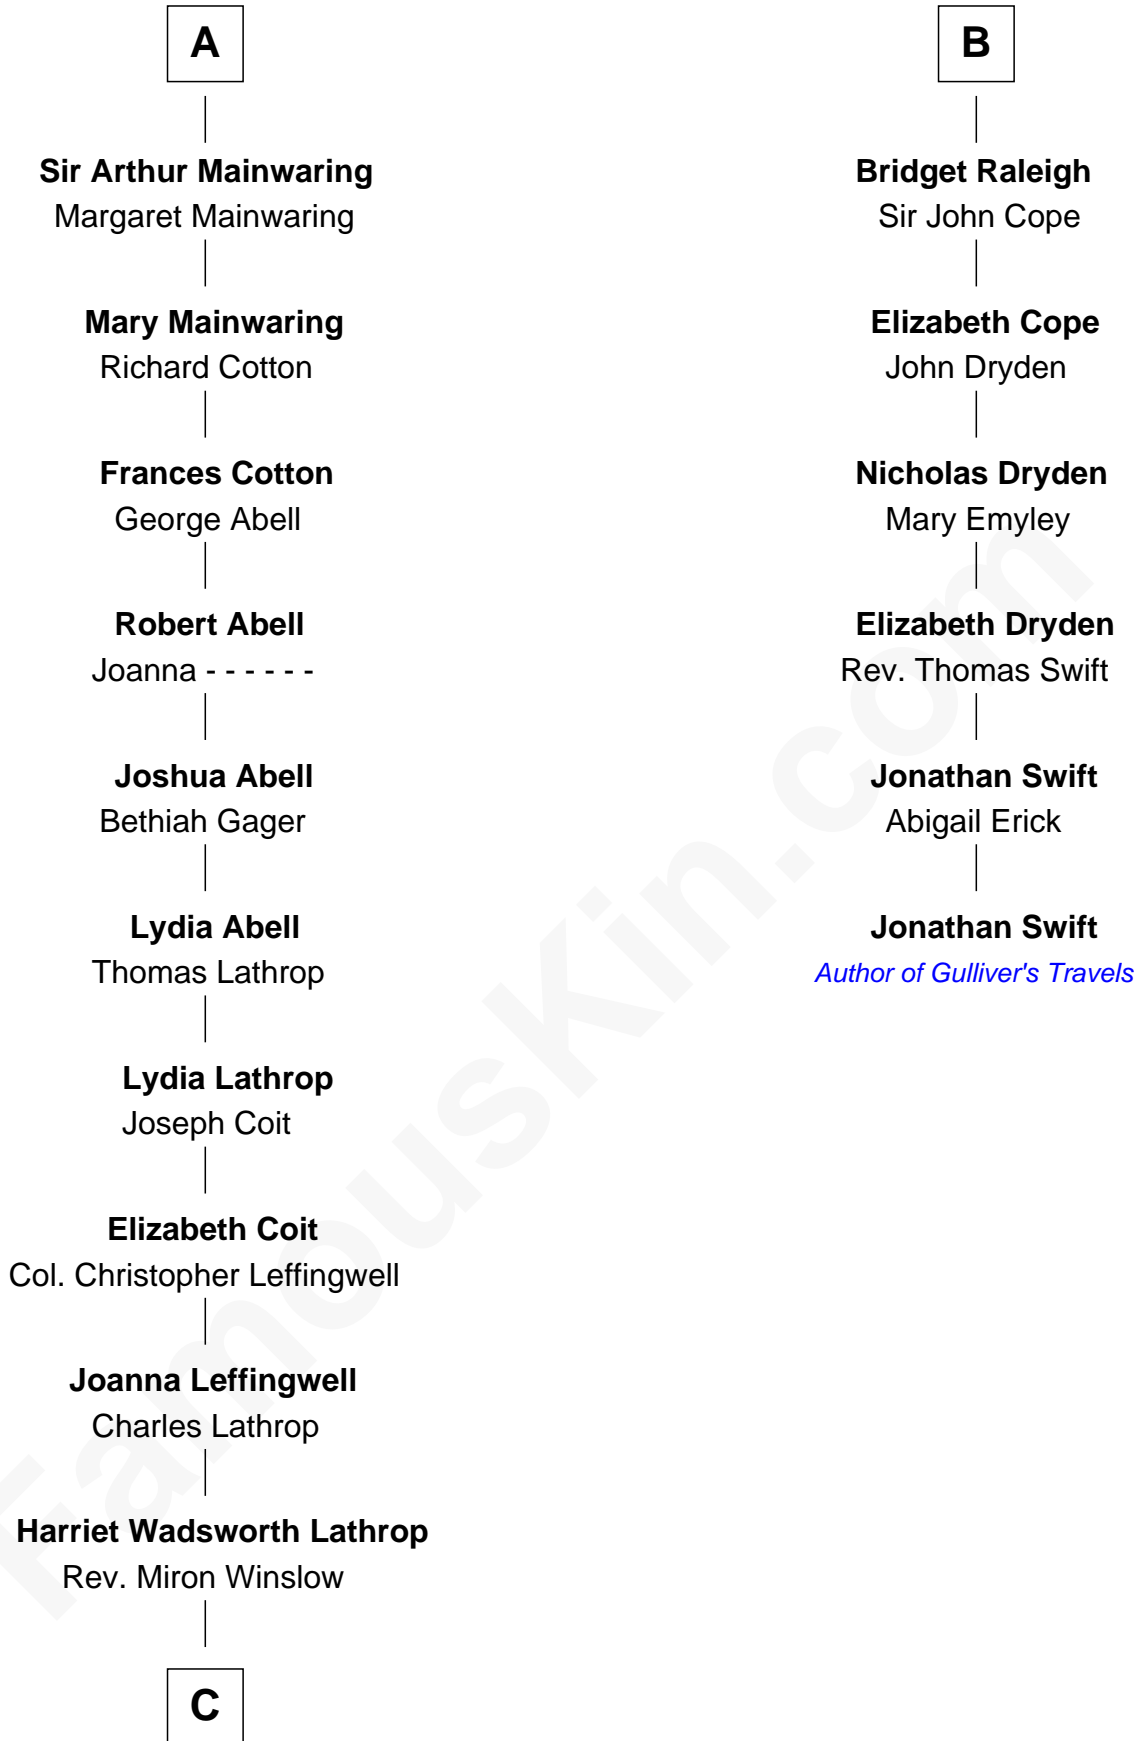

FamousKin.com Relationship Chart of

John Foster Dulles

52nd U.S. Secretary of State

12th cousin 7 times removed of

Jonathan Swift

Author of Gulliver's Travels

Sir James le Boteler

Eleanor de Bohun

C

—
Harriet Lathrop Winslow

Rev. John Welsh Dulles

—
Allen Macy Dulles

Edith Foster

—
John Foster Dulles

52nd U.S. Secretary of State

FamousKin.com