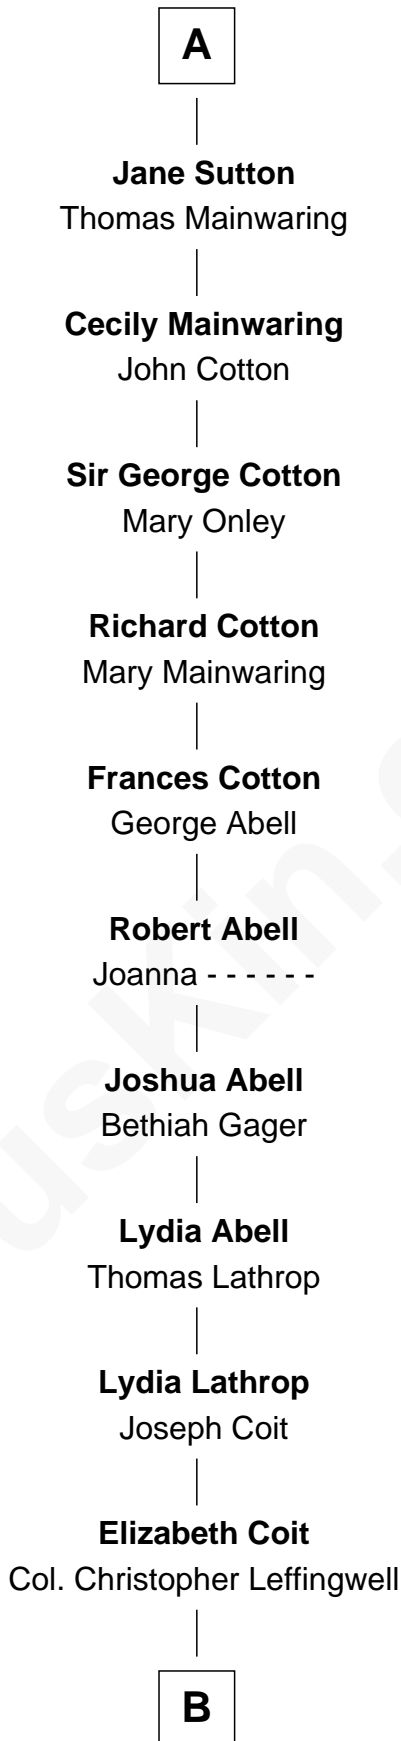

FamousKin.com Relationship Chart of

John Foster Dulles

52nd U.S. Secretary of State

20th Great-grandson of

Saher de Quincy

Magna Carta Surety

Saher de Quincy
Margaret de Beaumont

Sir Roger de Quincy
Helen of Galloway

Margaret de Quincy
Sir William de Ferrers

Joan de Ferrers
Sir Thomas de Berkeley

Sir Maurice de Berkeley
Eve la Zouche

Thomas de Berkeley
Katherine de Clyvedon

Sir John Berkeley
Elizabeth Betteshorne

Elizabeth Berkeley
Sir John Sutton

A

B

—
Joanna Leffingwell

Charles Lathrop

—
Harriet Wadsworth Lathrop

Rev. Miron Winslow

—
Harriet Lathrop Winslow

Rev. John Welsh Dulles