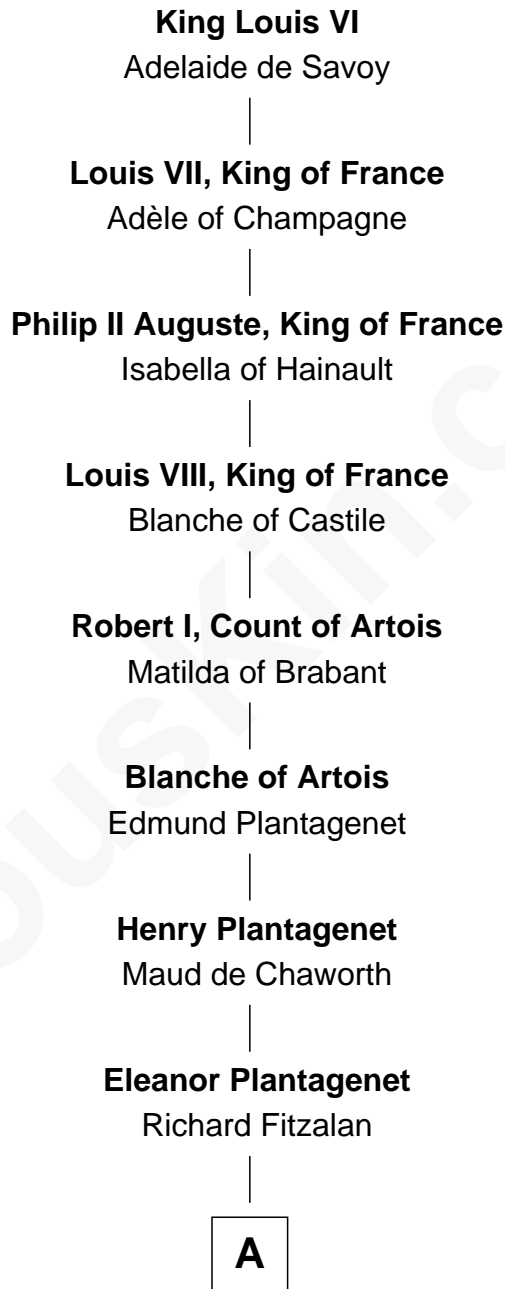

FamousKin.com Relationship Chart of

John Foster Dulles

52nd U.S. Secretary of State

25th Great-grandson of

King Louis VI

King of France

A

Sir Richard Fitzalan

Sir Henry Vernon

Elizabeth Vernon

Sir Robert Corbet

Dorothy Corbet

Sir Richard Mainwaring

Sir Arthur Mainwaring

Margaret Mainwaring

Mary Mainwaring

Charles Lathrop

Harriet Wadsworth Lathrop

Rev. Miron Winslow

Harriet Lathrop Winslow

Rev. John Welsh Dulles

Allen Macy Dulles

Edith Foster

John Foster Dulles