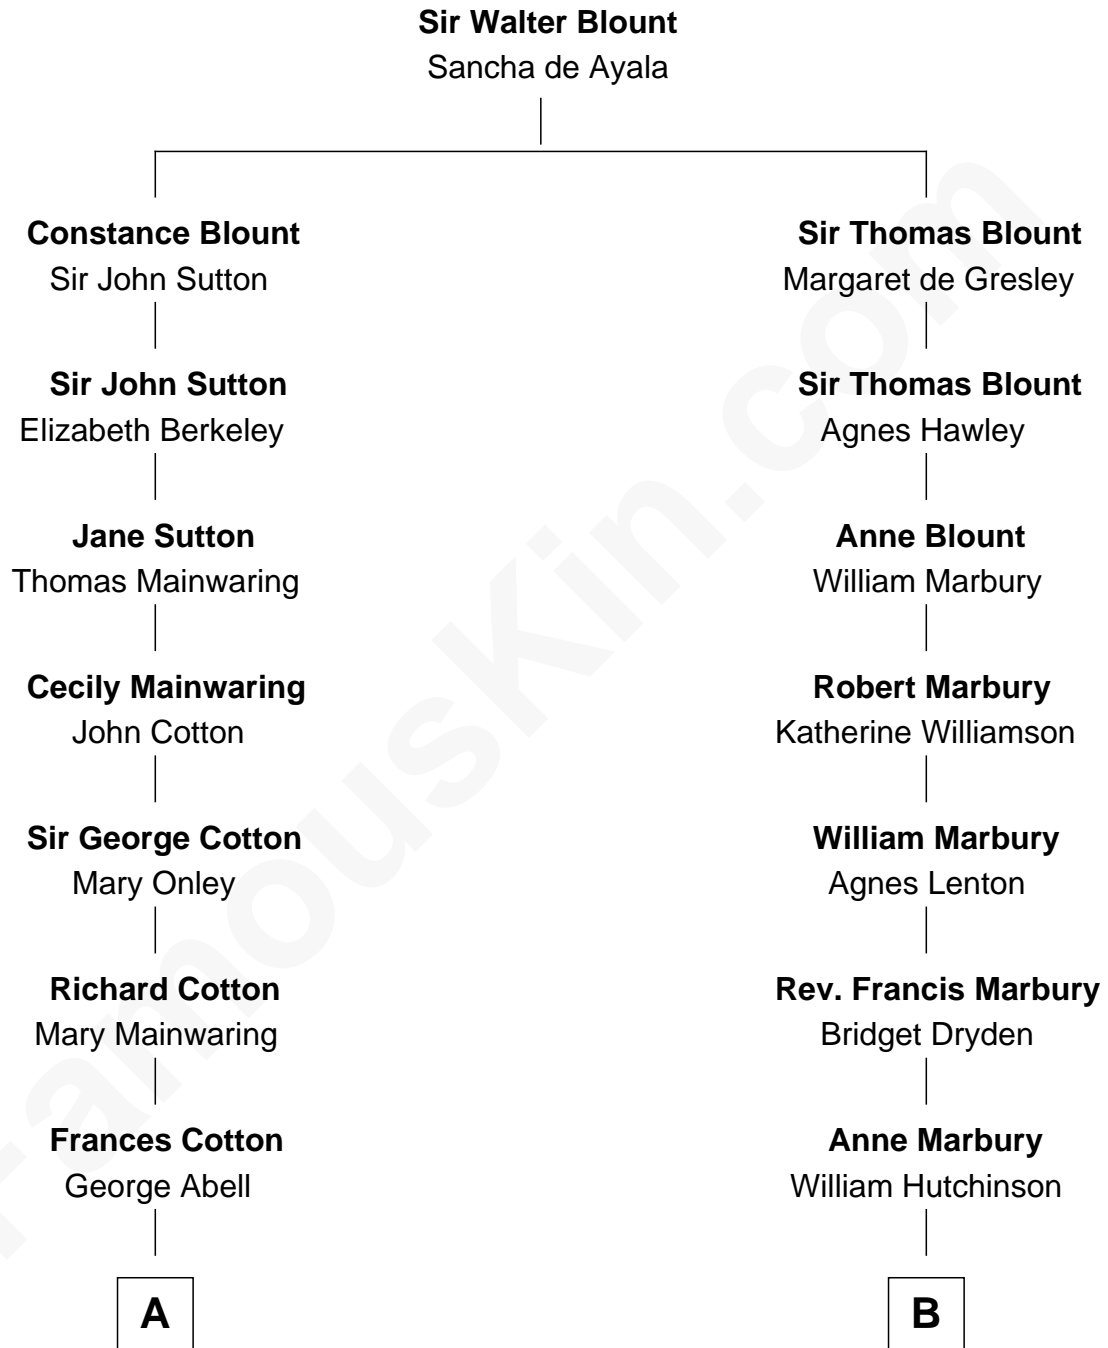

FamousKin.com Relationship Chart of

John Foster Dulles

52nd U.S. Secretary of State

16th cousin 3 times removed of

Elisabeth Shue

TV and Movie Actress

C

Mary Brewster Gunn
Adoniram Judson Wells

Anne Brewster Wells
James William Shue

Elisabeth Shue
TV and Movie Actress

FamousKin.com