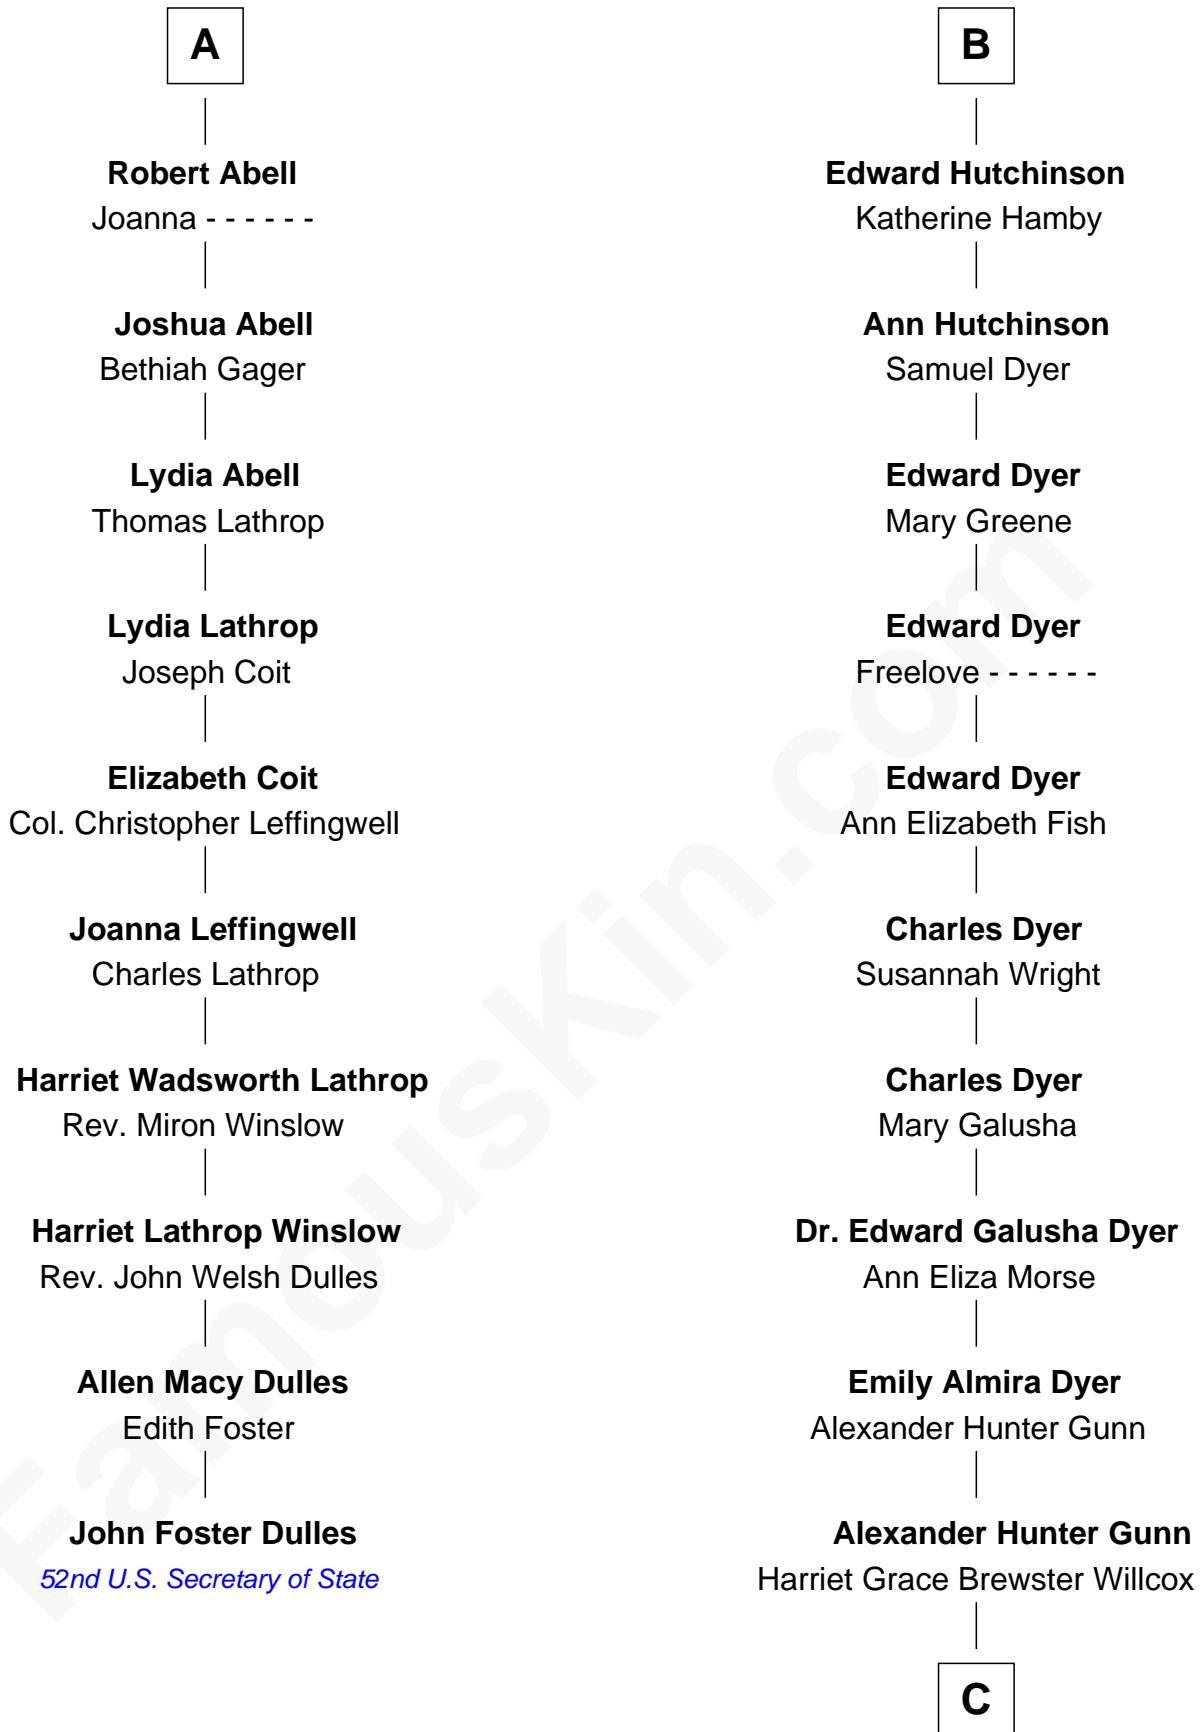

FamousKin.com Relationship Chart of

John Foster Dulles

52nd U.S. Secretary of State

16th cousin 3 times removed of

Elisabeth Shue

TV and Movie Actress

C

Mary Brewster Gunn
Adoniram Judson Wells

Anne Brewster Wells
James William Shue

Elisabeth Shue
TV and Movie Actress

FamousKin.com