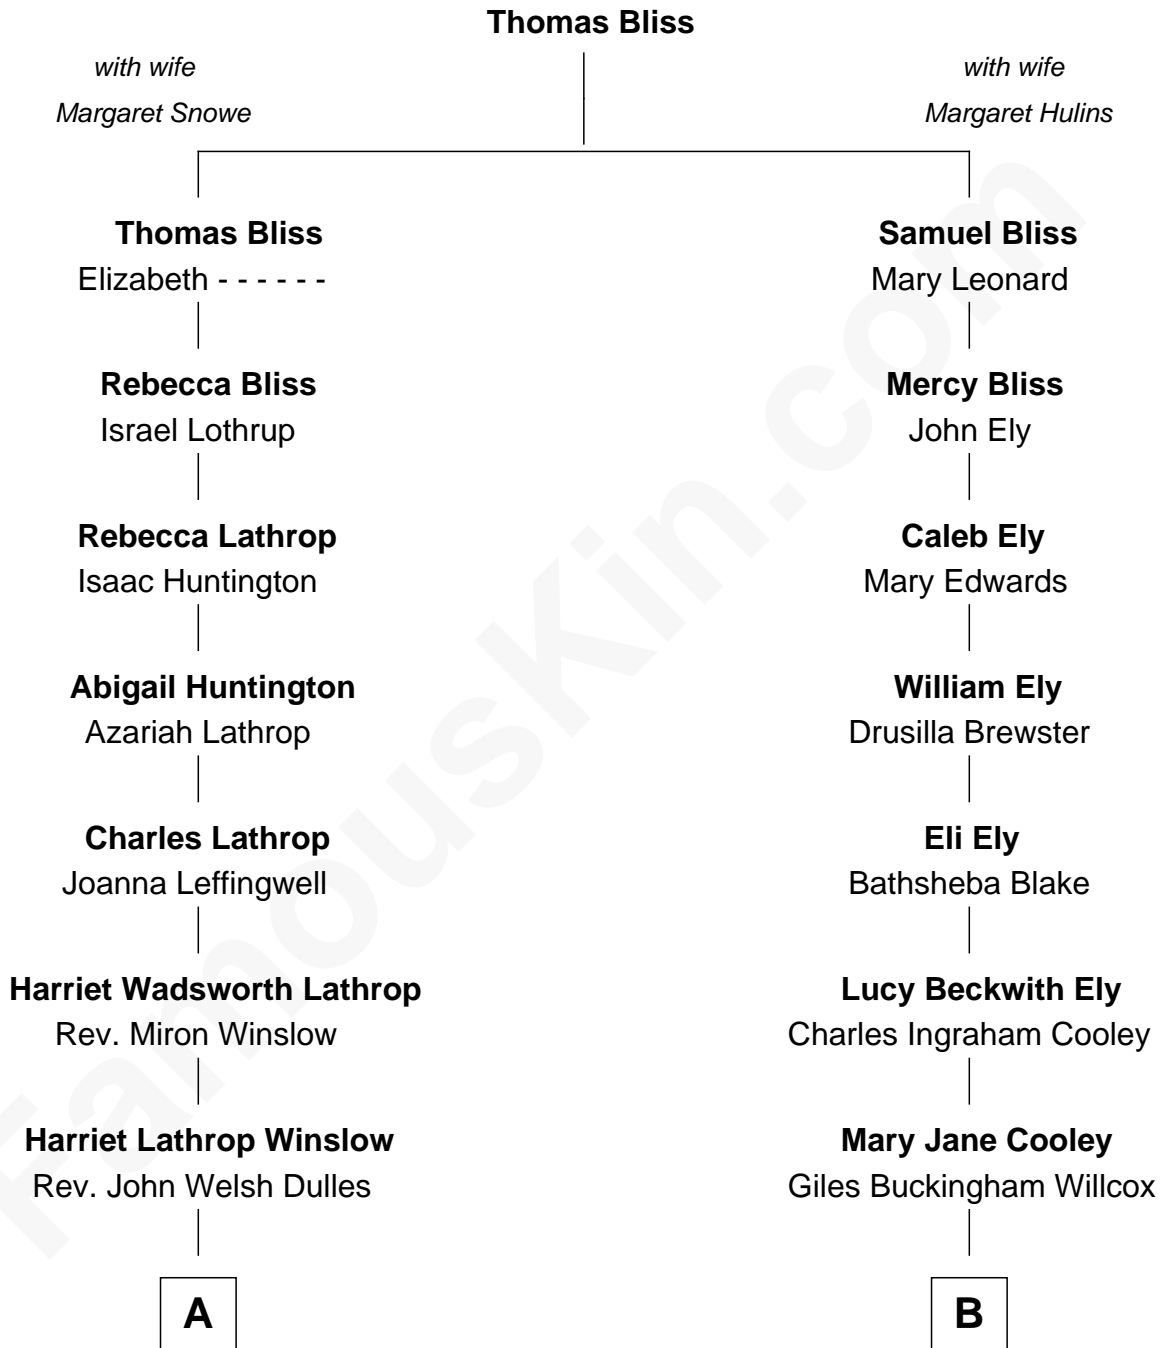

# FamousKin.com Relationship Chart of

**John Foster Dulles**

*52nd U.S. Secretary of State*

8th cousin 2 times removed of

**Elisabeth Shue**

*TV and Movie Actress*

**A**

**Allen Macy Dulles**

Edith Foster

**John Foster Dulles**

*52nd U.S. Secretary of State*

**B**

**Harriet Grace Brewster Willcox**

Alexander Hunter Gunn

**Mary Brewster Gunn**

Adoniram Judson Wells

**Anne Brewster Wells**

James William Shue

**Elisabeth Shue**

*TV and Movie Actress*