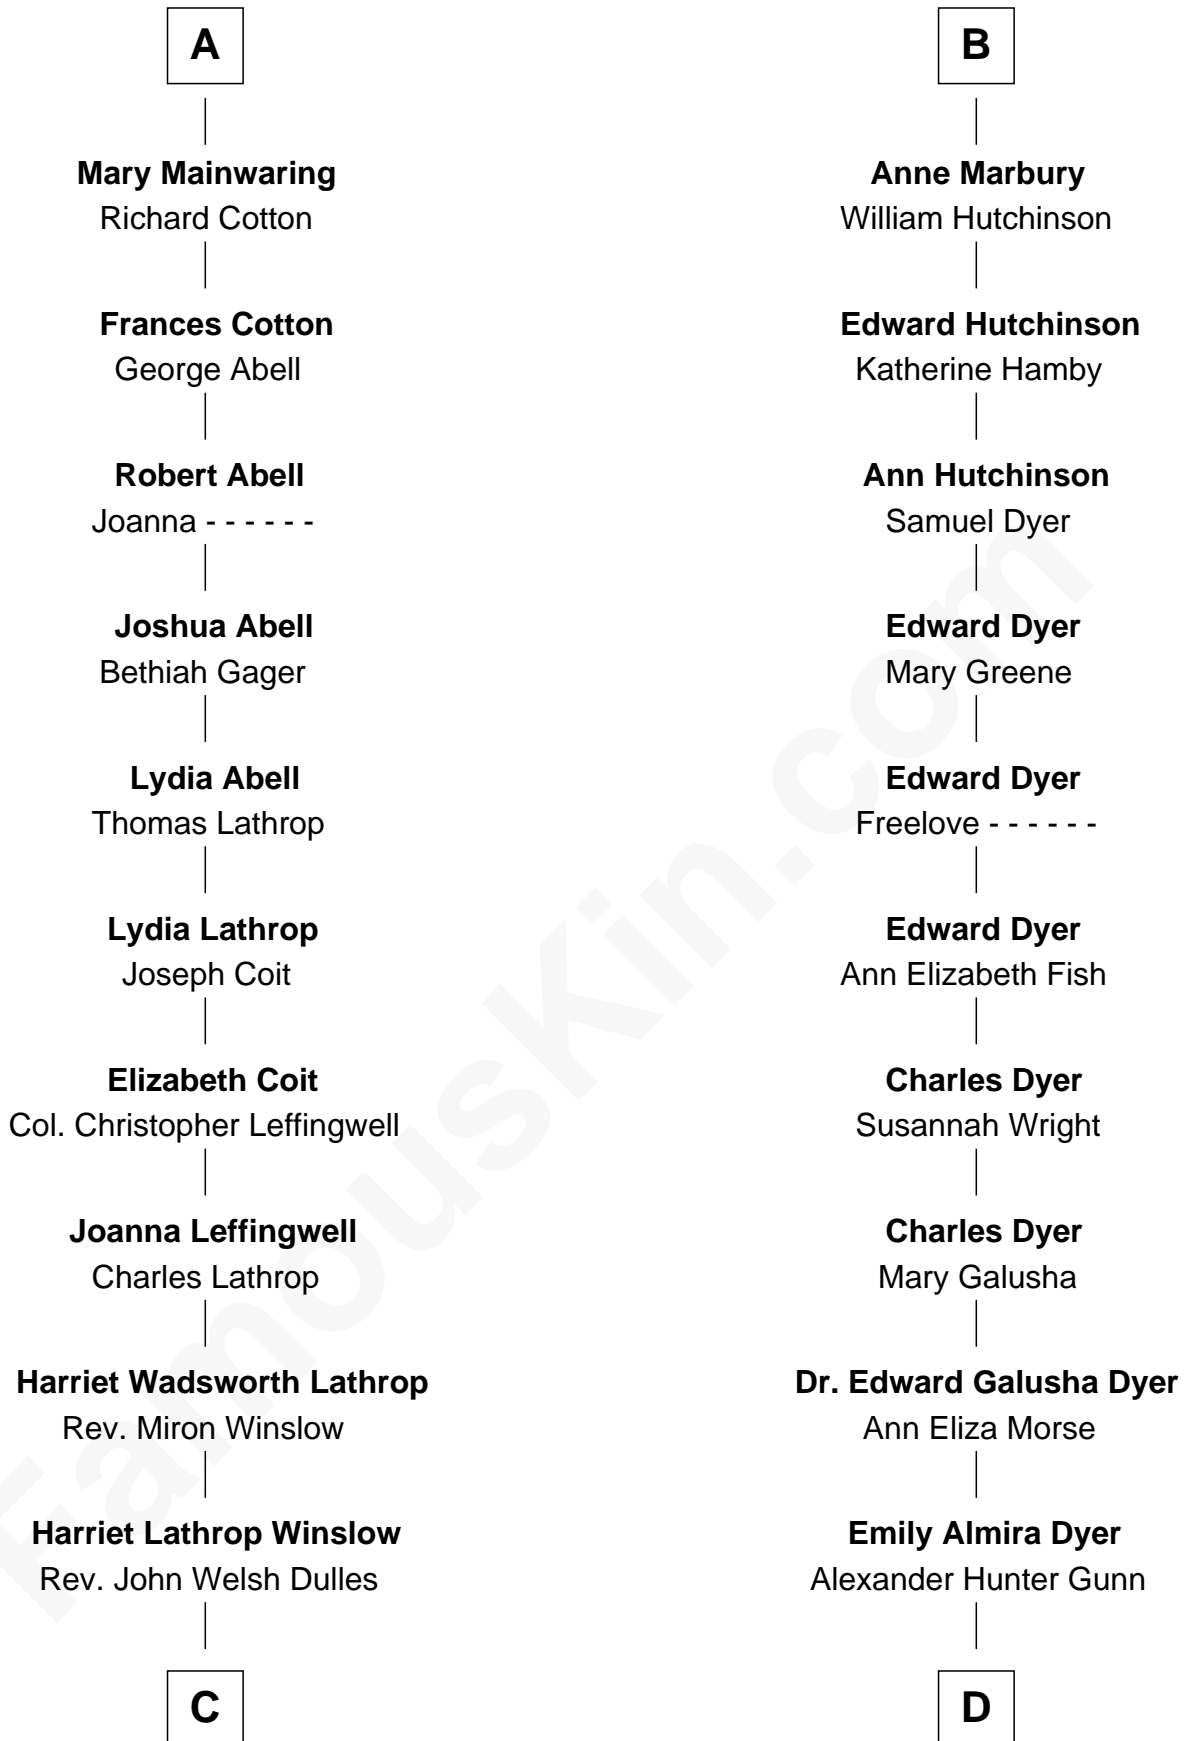

# FamousKin.com Relationship Chart of

**John Foster Dulles**

*52nd U.S. Secretary of State*

18th cousin 2 times removed of

**Elisabeth Shue**

*TV and Movie Actress*

**Robert de Ferrers**  
Margaret Despencer

**C**

**Allen Macy Dulles**

Edith Foster

**John Foster Dulles**

*52nd U.S. Secretary of State*

**D**

**Alexander Hunter Gunn**

Harriet Grace Brewster Willcox

**Mary Brewster Gunn**

Adoniram Judson Wells

**Anne Brewster Wells**

James William Shue

**Elisabeth Shue**

*TV and Movie Actress*