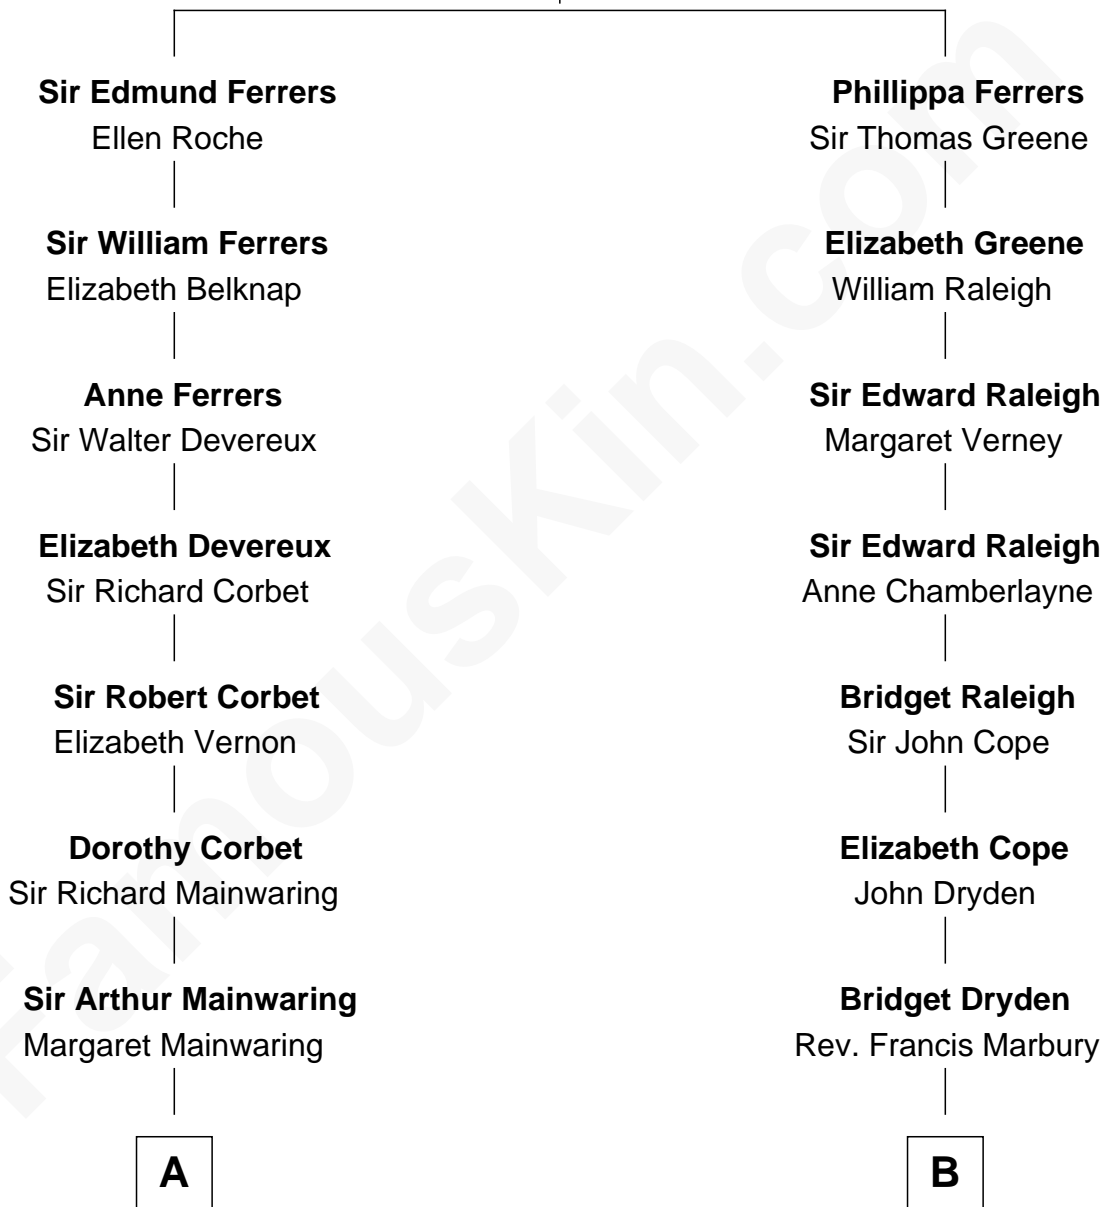

# FamousKin.com Relationship Chart of

**John Foster Dulles**

*52nd U.S. Secretary of State*

18th cousin 2 times removed of

**Elisabeth Shue**

*TV and Movie Actress*

**Robert de Ferrers**  
Margaret Despencer

**C**

**Allen Macy Dulles**

Edith Foster

**John Foster Dulles**

*52nd U.S. Secretary of State*

**D**

**Alexander Hunter Gunn**

Harriet Grace Brewster Willcox