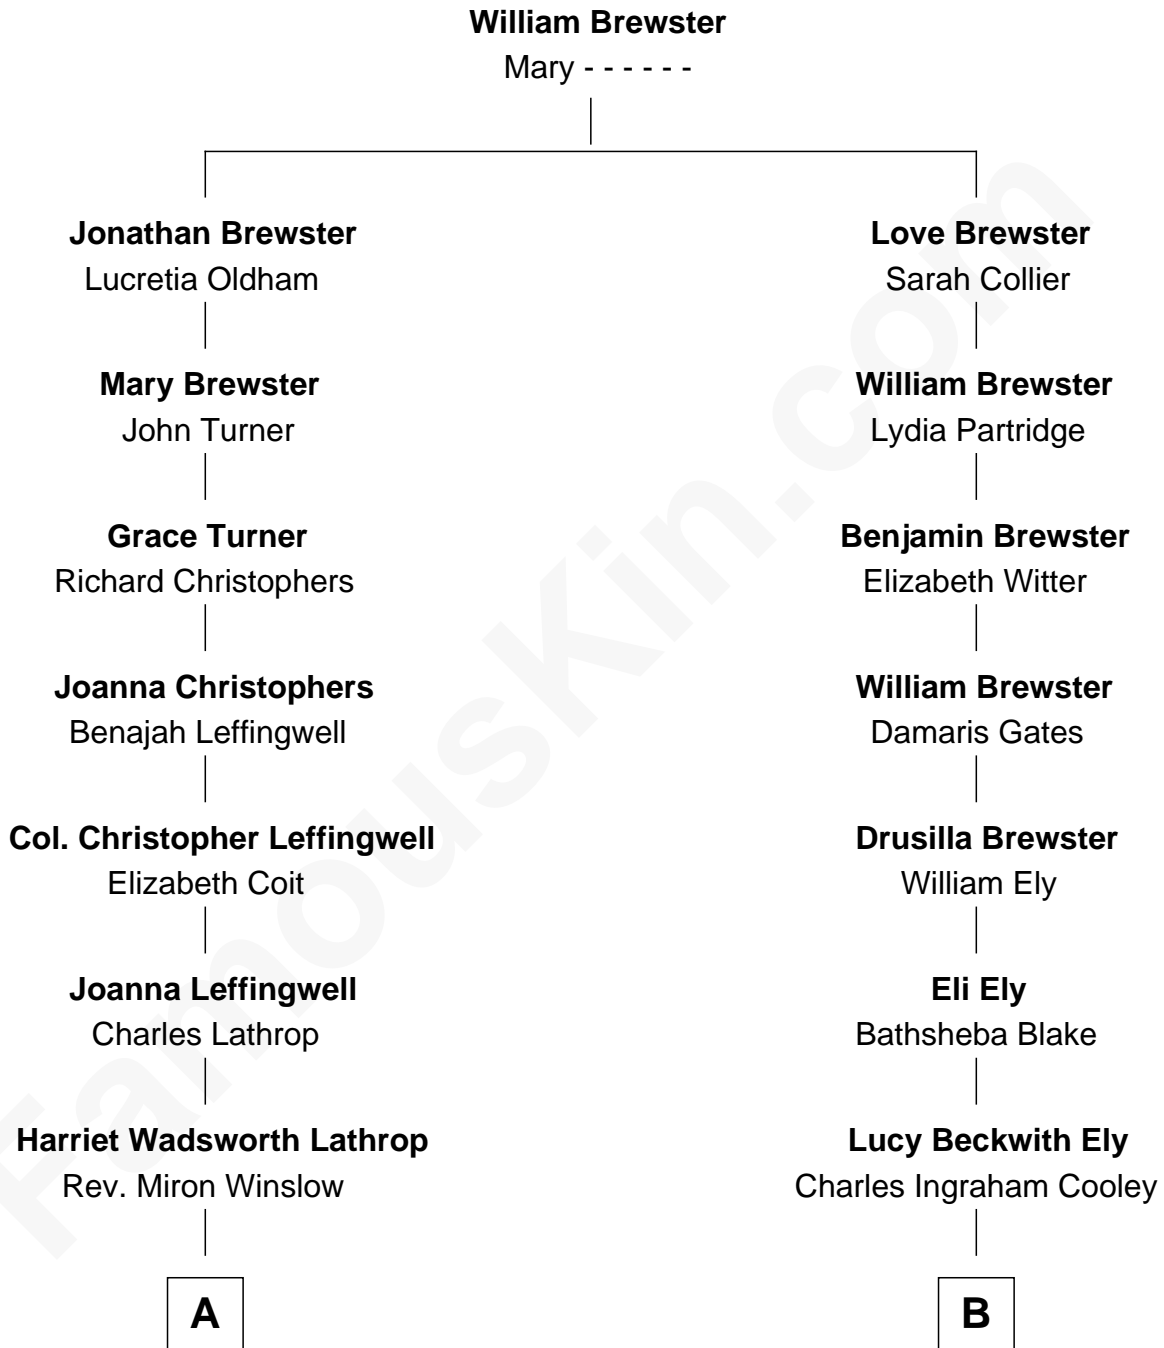

FamousKin.com Relationship Chart of

John Foster Dulles

52nd U.S. Secretary of State

9th cousin 2 times removed of

Elisabeth Shue

TV and Movie Actress

A

Harriet Lathrop Winslow
Rev. John Welsh Dulles

Allen Macy Dulles
Edith Foster

John Foster Dulles
52nd U.S. Secretary of State

B

Mary Jane Cooley
Giles Buckingham Willcox

Harriet Grace Brewster Willcox
Alexander Hunter Gunn

Mary Brewster Gunn
Adoniram Judson Wells

Anne Brewster Wells
James William Shue

Elisabeth Shue
TV and Movie Actress