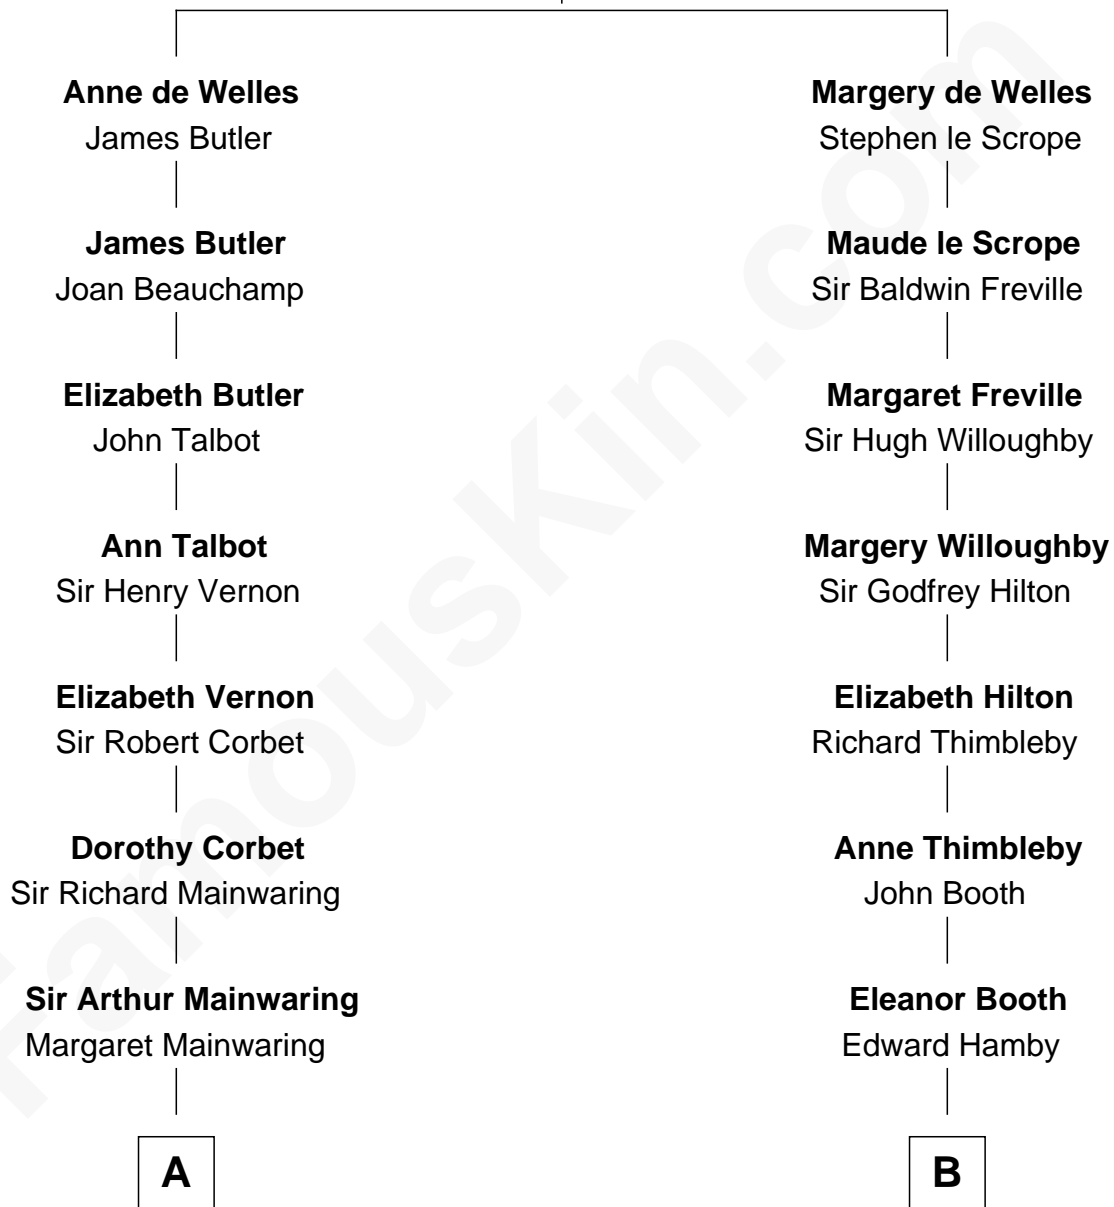

FamousKin.com Relationship Chart of

John Foster Dulles

52nd U.S. Secretary of State

18th cousin 3 times removed of

Elisabeth Shue

TV and Movie Actress

John de Welles

Maud de Roos

C

Allen Macy Dulles

Edith Foster

John Foster Dulles

52nd U.S. Secretary of State

D

Emily Almira Dyer

Alexander Hunter Gunn