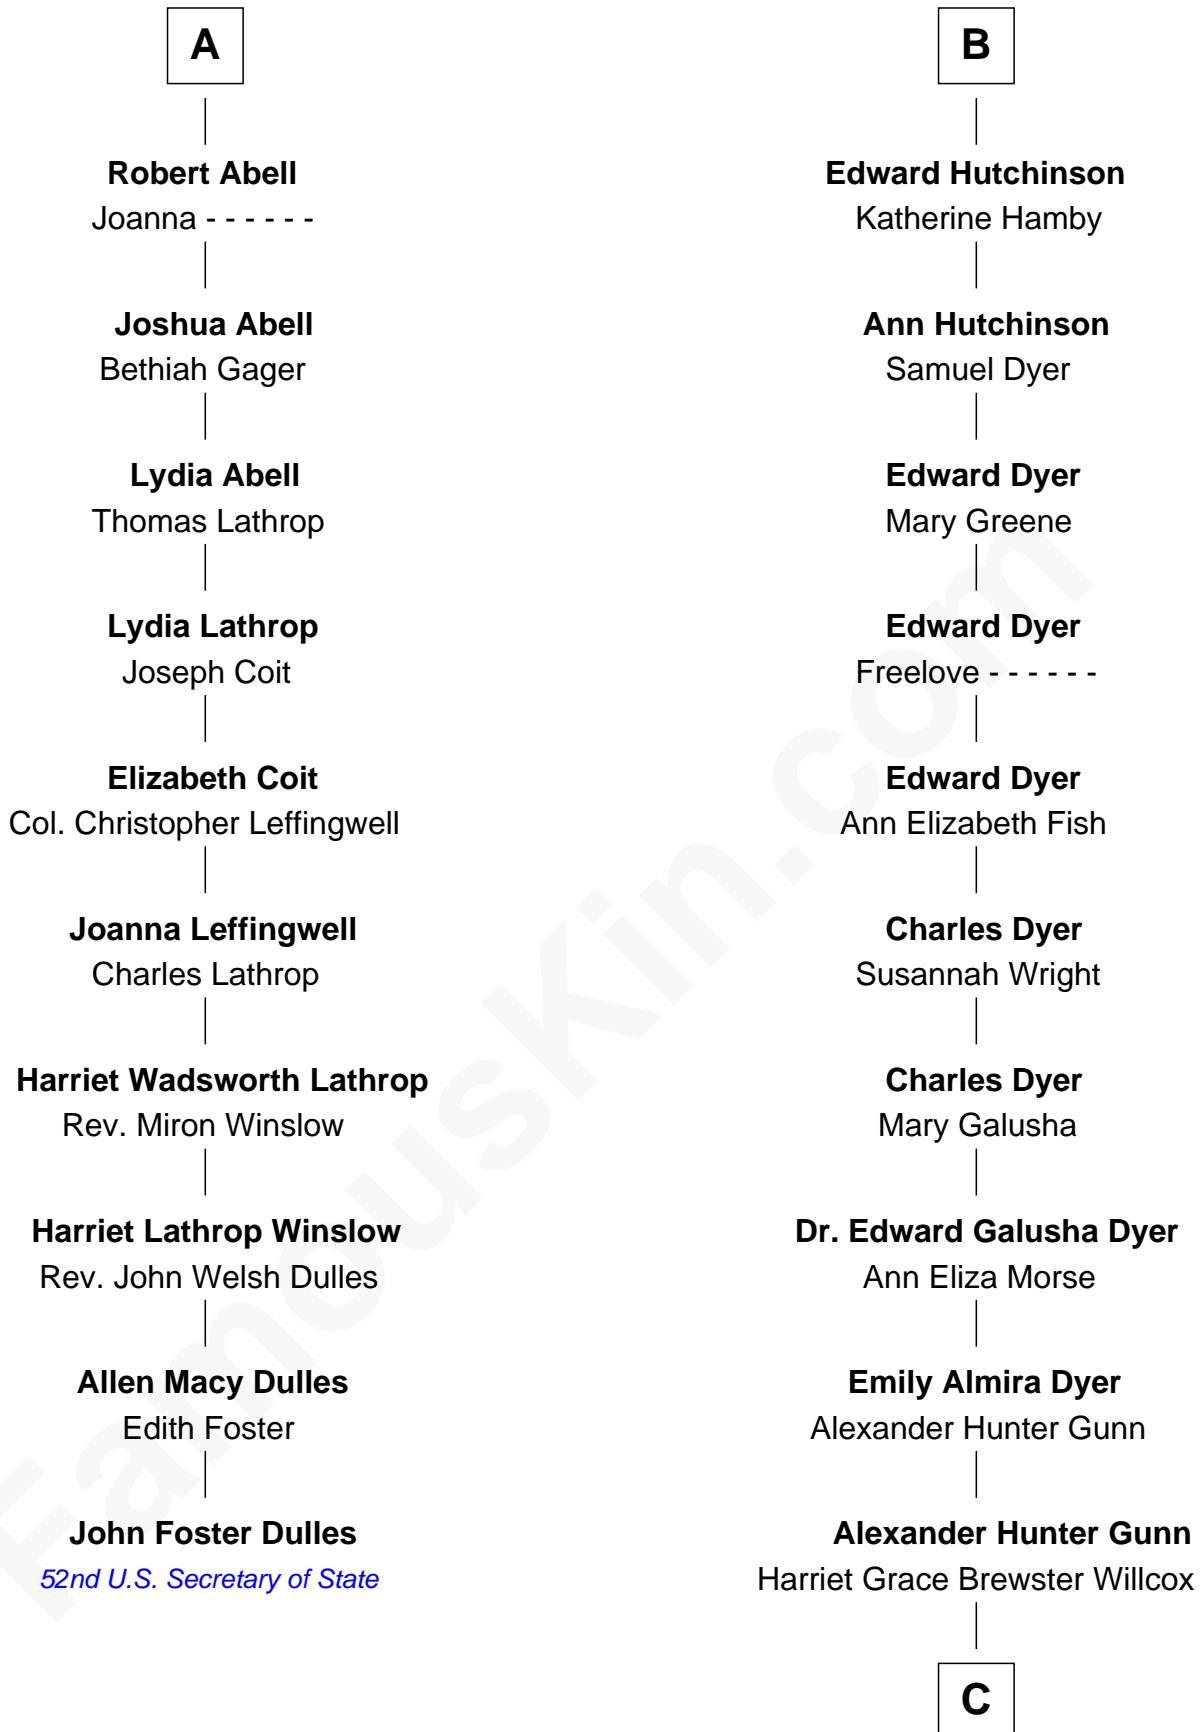

Sir George Cotton

Mary Onley

Richard Cotton

Mary Mainwaring

Frances Cotton

George Abell

A

Sir Thomas Blount

Margaret de Gresley

Sir Thomas Blount

Agnes Hawley

Anne Blount

William Marbury

Robert Marbury

Katherine Williamson

William Marbury

Agnes Lenton

Rev. Francis Marbury

Bridget Dryden

Anne Marbury

William Hutchinson

B

C

Mary Brewster Gunn
Adoniram Judson Wells

Anne Brewster Wells
James William Shue

Andrew Shue
TV Actor

FamousKin.com