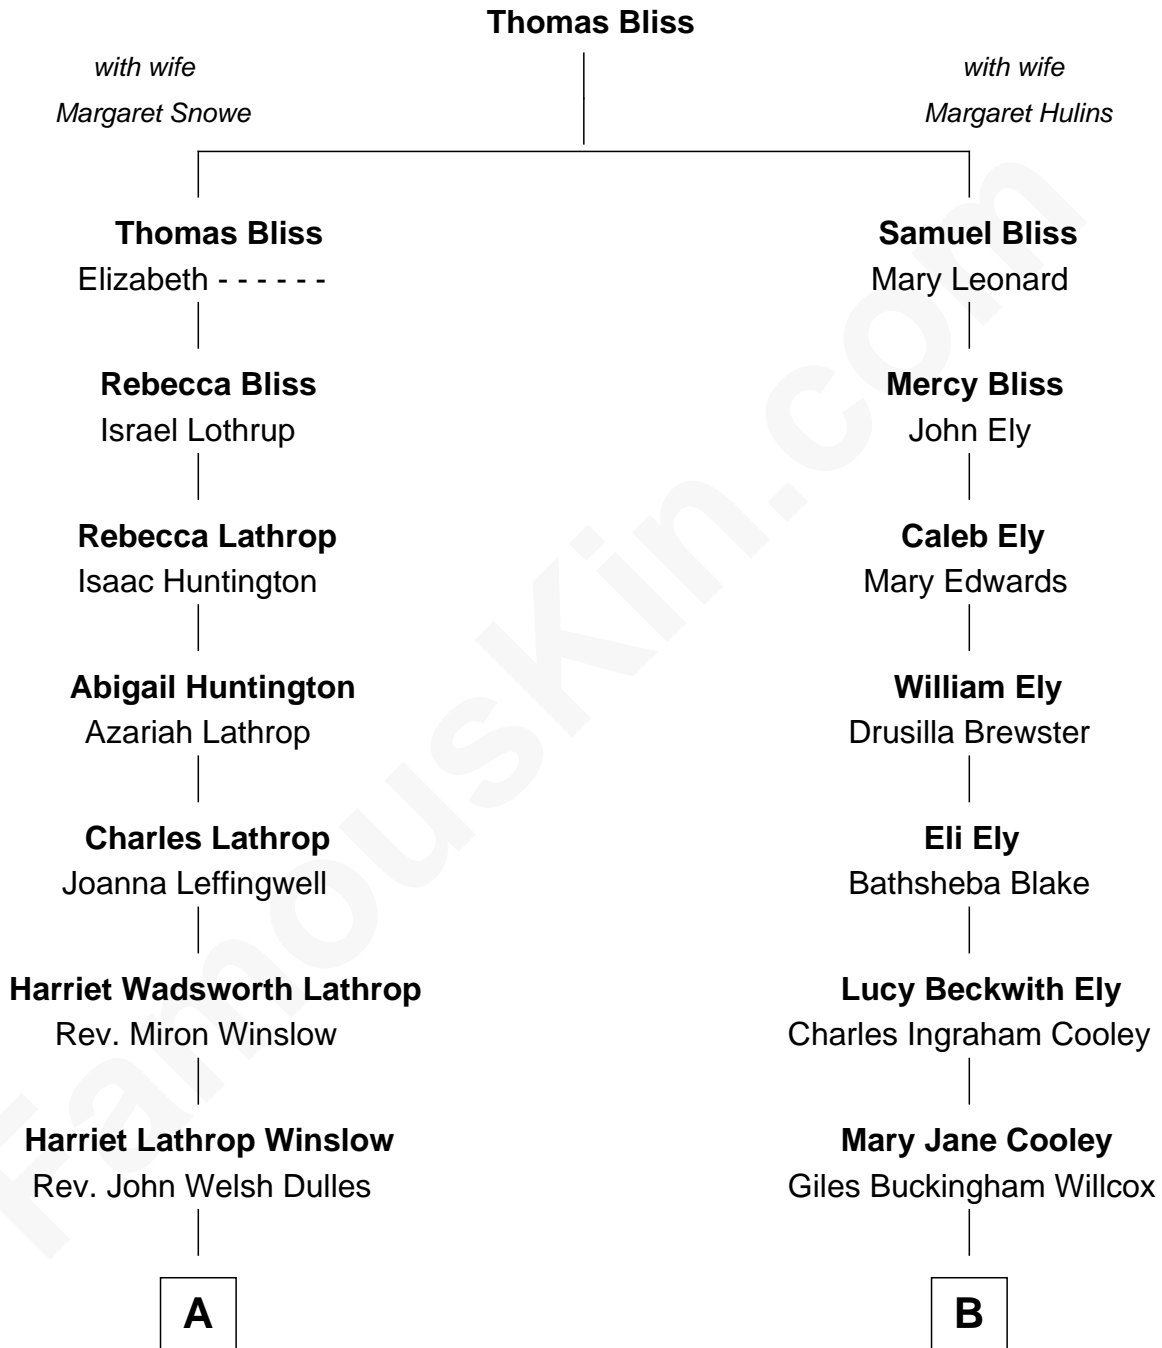

FamousKin.com Relationship Chart of

John Foster Dulles

52nd U.S. Secretary of State

8th cousin 2 times removed of

Andrew Shue

TV Actor

A

Allen Macy Dulles

Edith Foster

John Foster Dulles

52nd U.S. Secretary of State

B

Harriet Grace Brewster Willcox

Alexander Hunter Gunn

Mary Brewster Gunn

Adoniram Judson Wells

Anne Brewster Wells

James William Shue

Andrew Shue

TV Actor

FamousKin.com