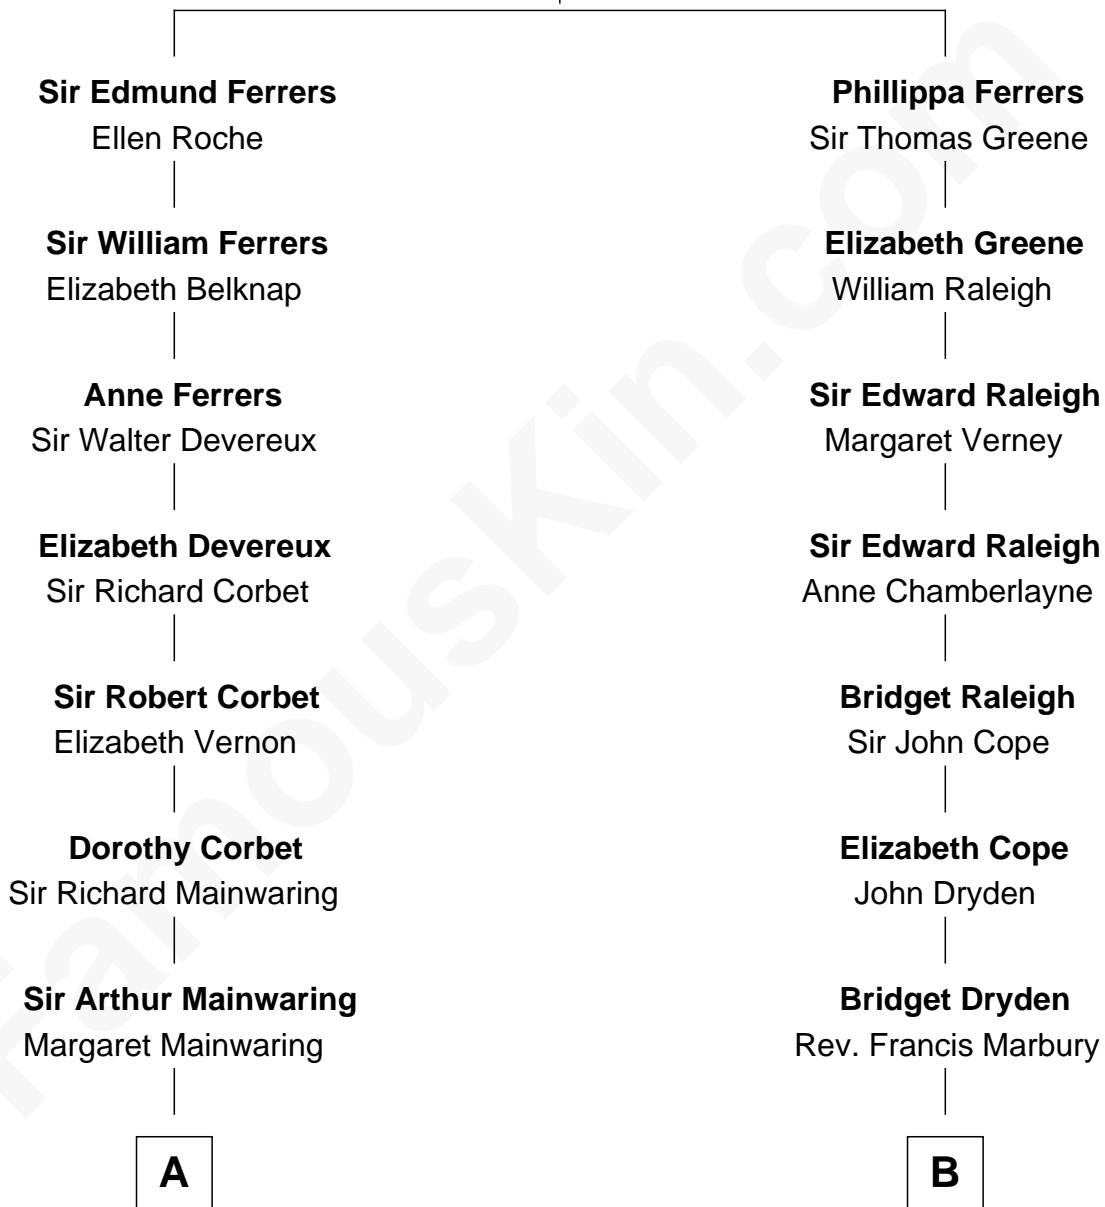

# FamousKin.com Relationship Chart of

**John Foster Dulles**

*52nd U.S. Secretary of State*

18th cousin 2 times removed of

**Andrew Shue**

*TV Actor*

**Robert de Ferrers**  
Margaret Despencer

**C**

**Allen Macy Dulles**

Edith Foster

**John Foster Dulles**

*52nd U.S. Secretary of State*

**D**

**Alexander Hunter Gunn**

Harriet Grace Brewster Willcox

**Mary Brewster Gunn**