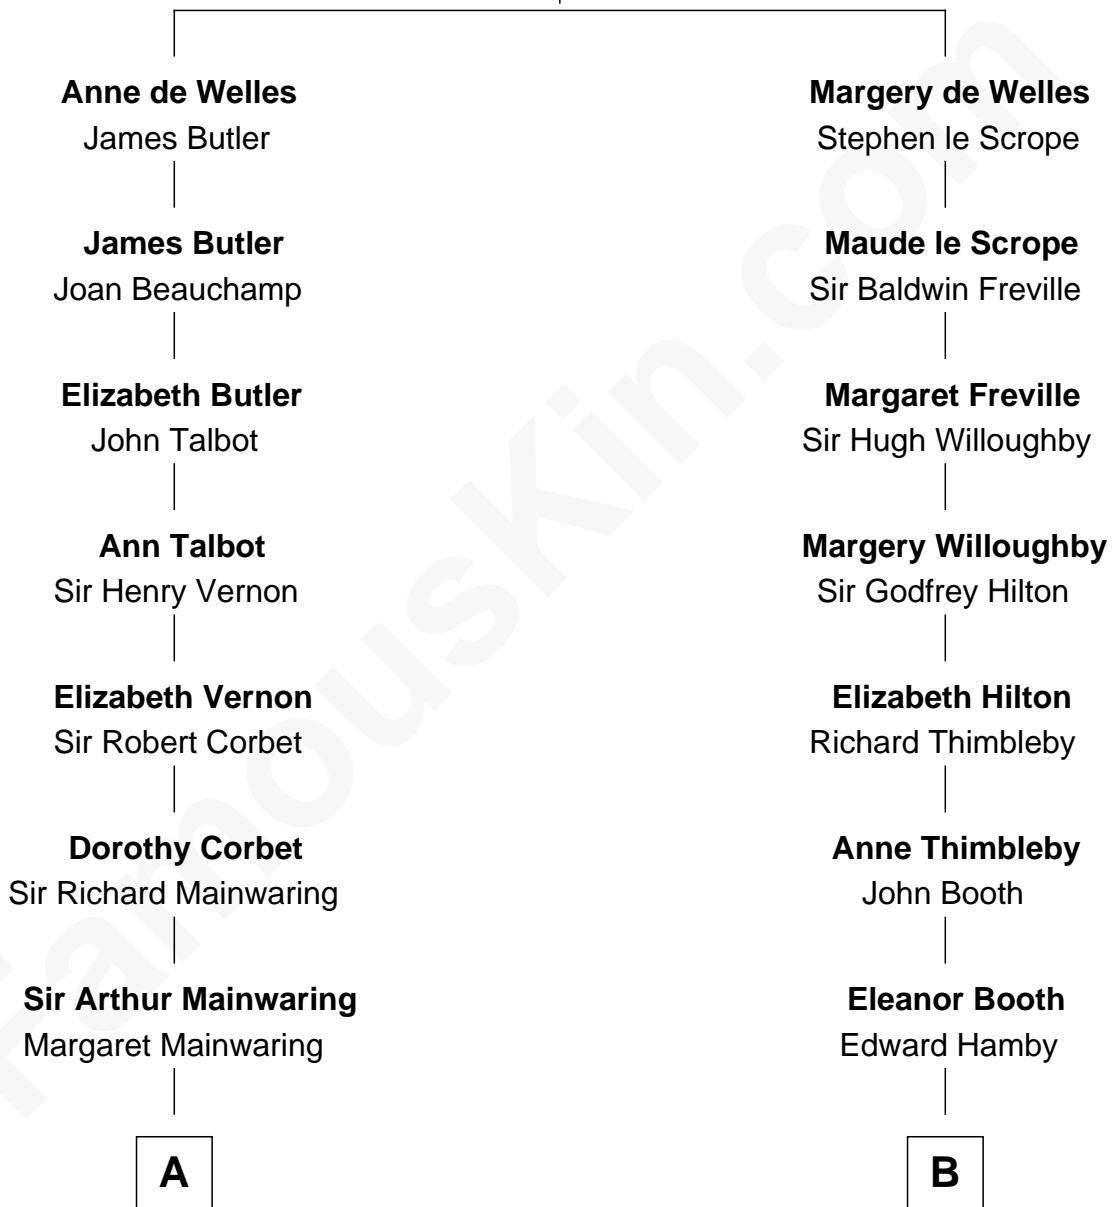

FamousKin.com Relationship Chart of

John Foster Dulles

52nd U.S. Secretary of State

18th cousin 3 times removed of

Andrew Shue

TV Actor

John de Welles

Maud de Roos

C

Allen Macy Dulles

Edith Foster

John Foster Dulles

52nd U.S. Secretary of State

D

Emily Almira Dyer

Alexander Hunter Gunn

Alexander Hunter Gunn

Harriet Grace Brewster Willcox

Mary Brewster Gunn

Adoniram Judson Wells

Anne Brewster Wells

James William Shue

Andrew Shue

TV Actor