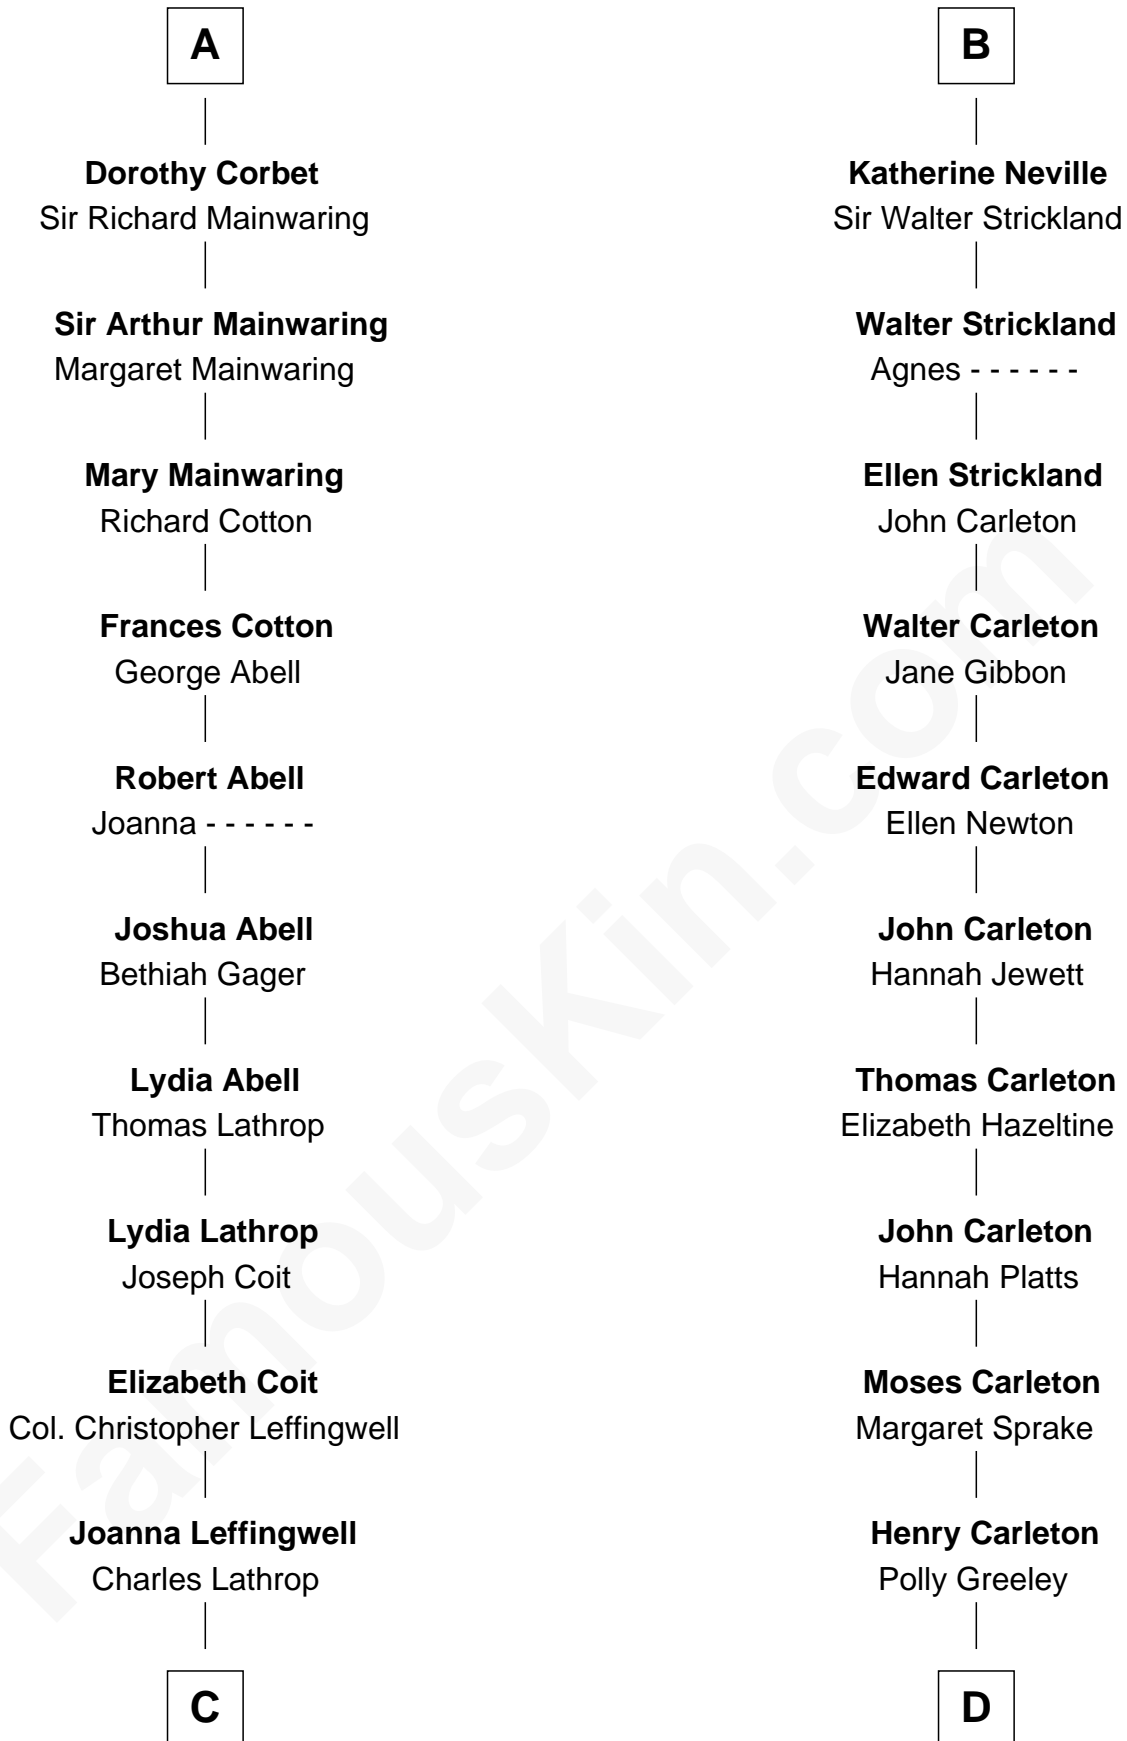

FamousKin.com

Relationship Chart of

John Foster Dulles

52nd U.S. Secretary of State

18th cousin 2 times removed of

Charles A. Pillsbury

Co-Founder of C.A. Pillsbury Co.

FamousKin.com