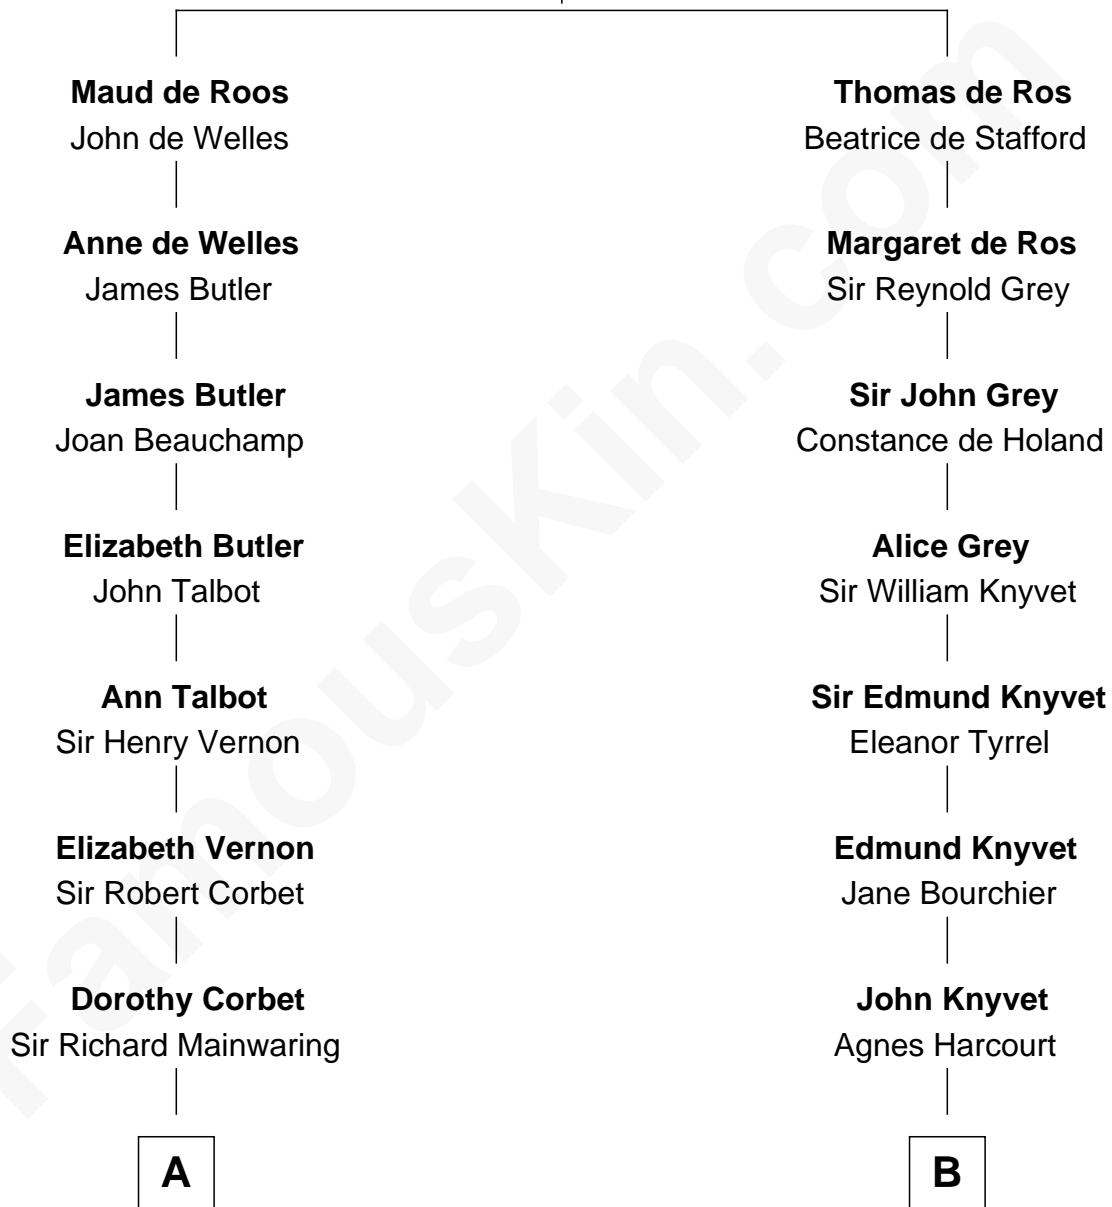

# FamousKin.com Relationship Chart of

**John Foster Dulles**

*52nd U.S. Secretary of State*

19th cousin 2 times removed of

**Carly Fiorina**

*CEO of Hewlett-Packard*

**Sir William de Ros**  
Margery de Badlesmere

**C**

**Harriet Lathrop Winslow**  
Rev. John Welsh Dulles

**Allen Macy Dulles**  
Edith Foster

**John Foster Dulles**  
*52nd U.S. Secretary of State*

**D**

**Margaret Isabella Walker**  
Heinrich Weber

**John Walker Weber**  
Maude Graves