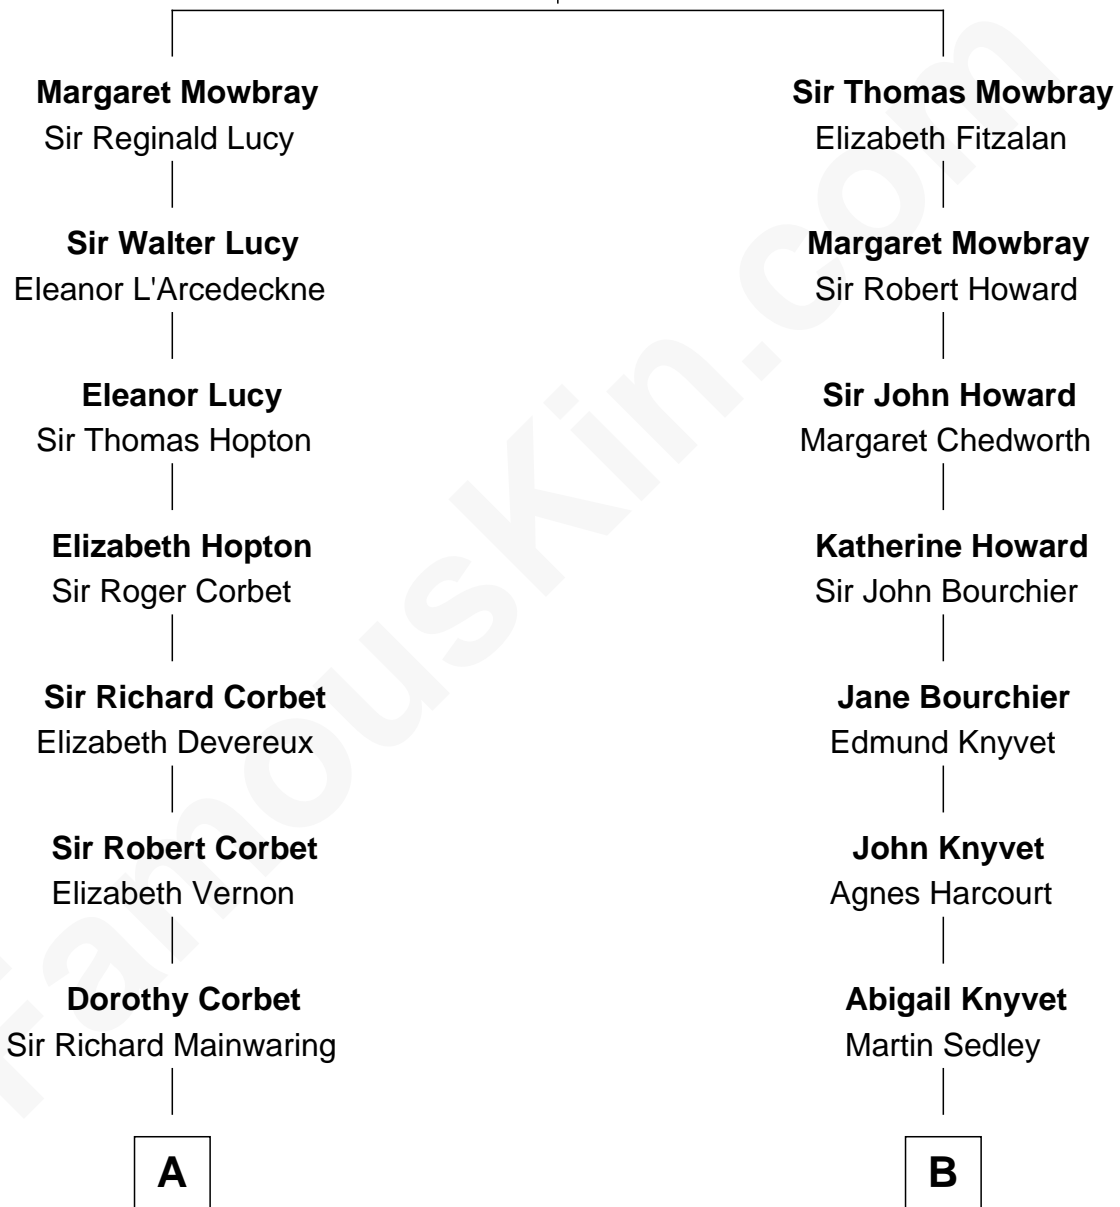

FamousKin.com Relationship Chart of

John Foster Dulles

52nd U.S. Secretary of State

19th cousin 1 time removed of

Carly Fiorina

CEO of Hewlett-Packard

John de Mowbray
Elizabeth de Segrave

C

Harriet Lathrop Winslow
Rev. John Welsh Dulles

Allen Macy Dulles
Edith Foster

John Foster Dulles
52nd U.S. Secretary of State

D

John Walker Weber
Maude Graves

Cara Carleton Weber
Harold Marvin Sneed

Joseph Tyree Sneed
Madelon Montross Juergens