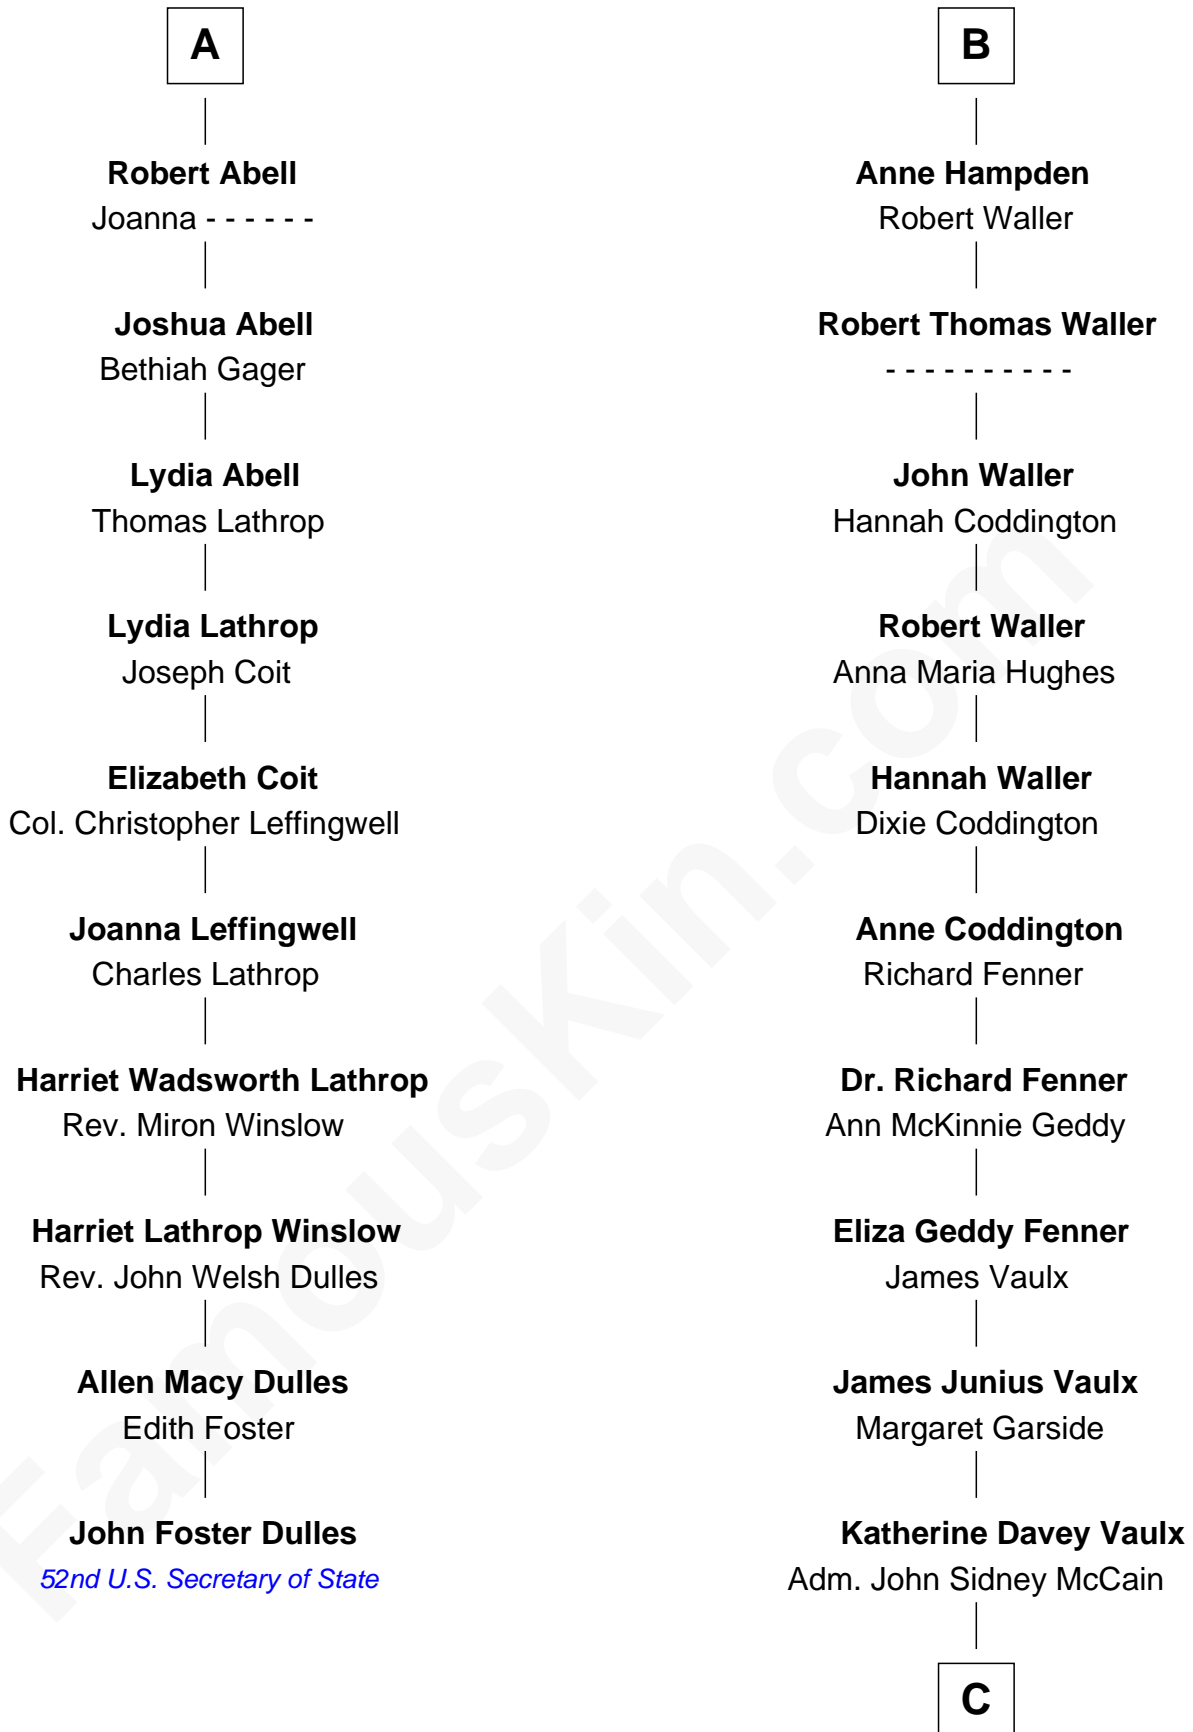

# FamousKin.com Relationship Chart of

**John Foster Dulles**

*52nd U.S. Secretary of State*

16th cousin 2 times removed of

**John McCain**

*U.S. Senator from Arizona*

**Sir Walter Blount**

Sancha de Ayala

**Sir George Cotton**

Mary Onley

**Richard Cotton**

Mary Mainwaring

**Frances Cotton**

George Abell

**A**

**Sir Thomas Blount**

Margaret de Gresley

**Sanchia Blount**

Edward Langford

**Alice Langford**

John Stradling

**Anne Stradling**

Sir John Danvers

**Anne Danvers**

Thomas Lovett

**Elizabeth Lovett**

Anthony Cave

**Anne Cave**

Griffith Hampden

**B**

**C**

Adm. John Sidney McCain