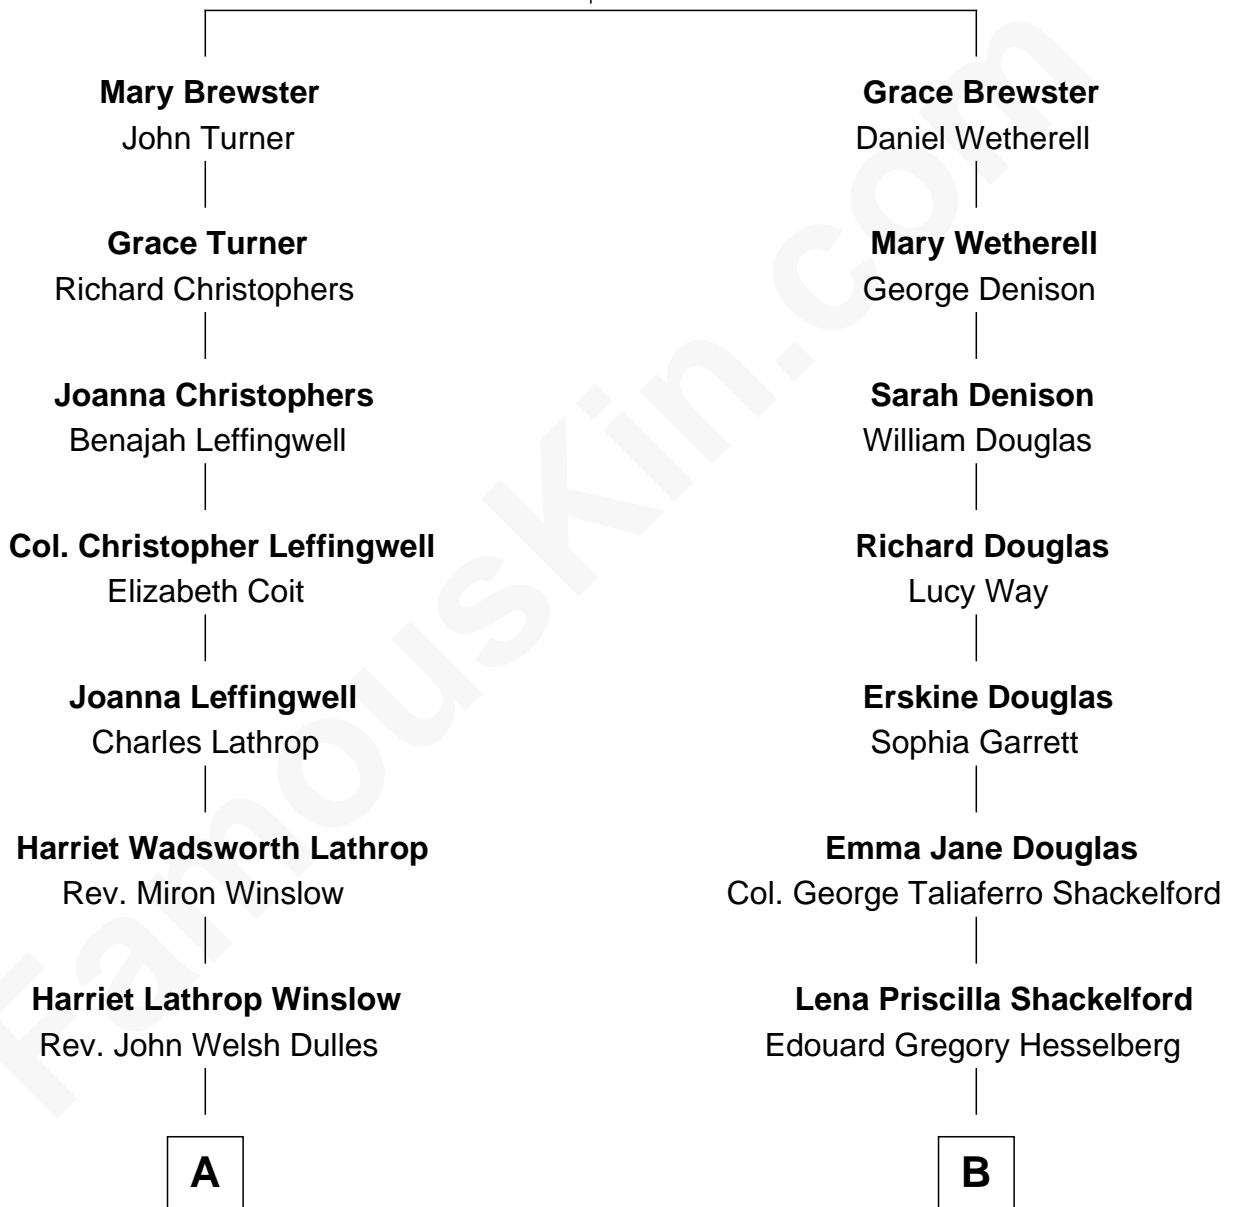

# FamousKin.com Relationship Chart of

**John Foster Dulles**

*52nd U.S. Secretary of State*

8th cousin 1 time removed of

**Illeana Douglas**

*TV and Movie Actress*

**Jonathan Brewster**

Lucretia Oldham

**A**

**Allen Macy Dulles**

Edith Foster

**John Foster Dulles**

*52nd U.S. Secretary of State*

**B**

**Melvyn Edouard Hesselberg**

Rosalind Hightower

**Gregory Hesselberg**

Joan Georgescu

**Illeana Douglas**

*TV and Movie Actress*

FamousKin.com