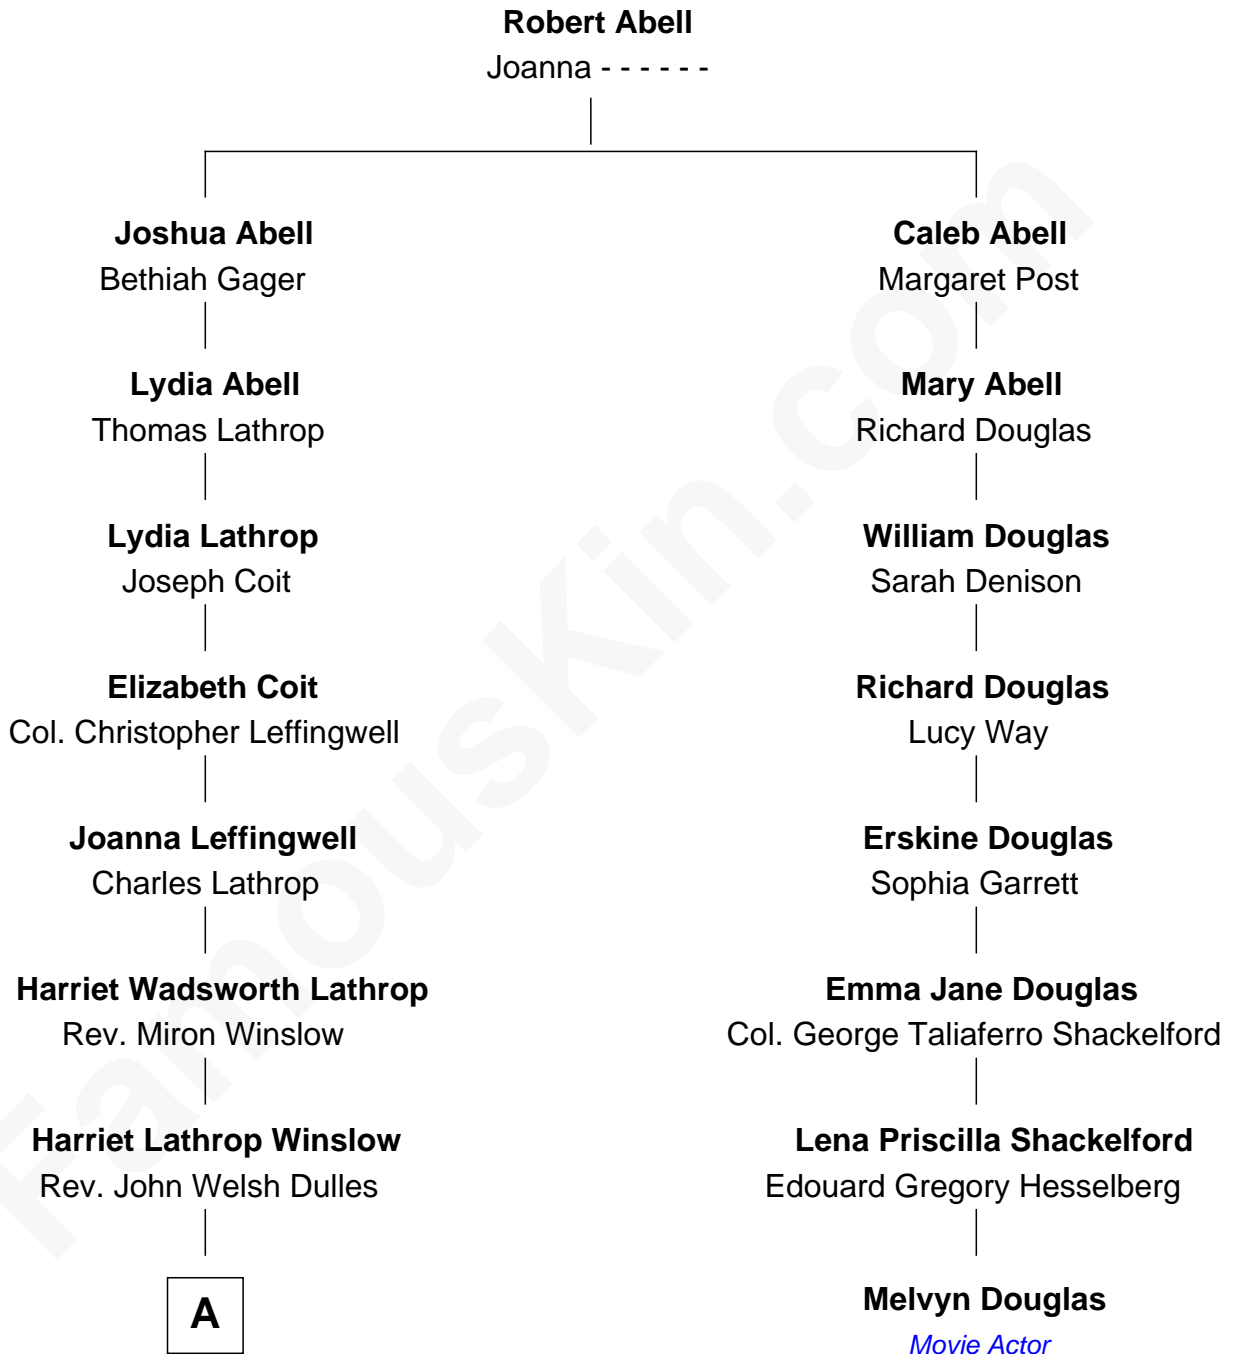

FamousKin.com Relationship Chart of

John Foster Dulles

52nd U.S. Secretary of State

7th cousin 1 time removed of

Melvyn Douglas

Movie Actor

A

Allen Macy Dulles

Edith Foster

John Foster Dulles

52nd U.S. Secretary of State

FamousKin.com