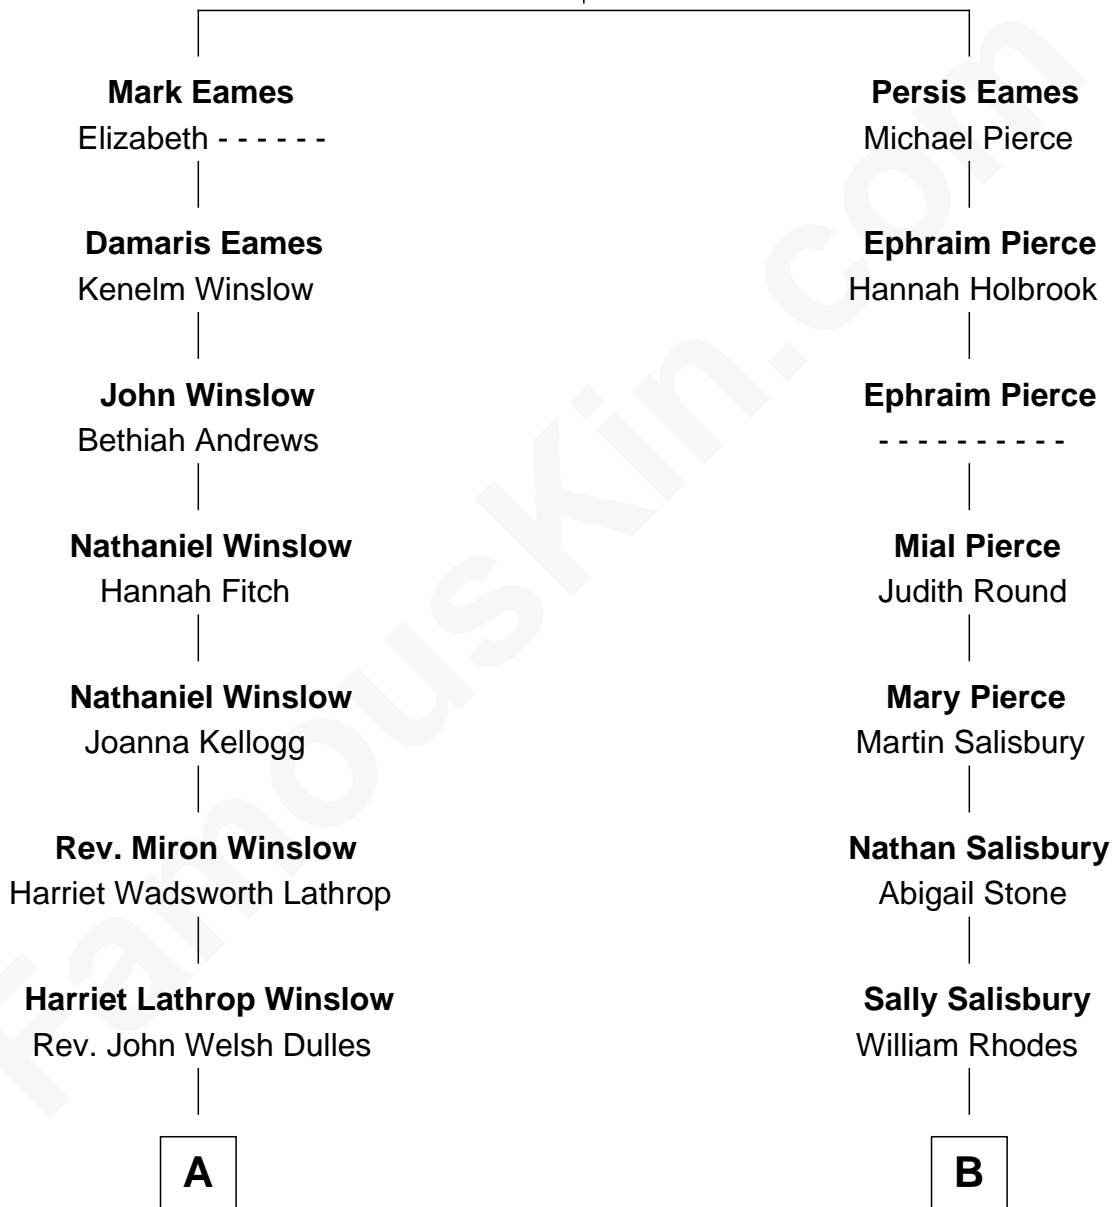

FamousKin.com Relationship Chart of

John Foster Dulles

52nd U.S. Secretary of State

8th cousin 4 times removed of

Sarah Palin

9th Governor of Alaska

Anthony Eames

Margery - - - - -

A

Allen Macy Dulles

Edith Foster

John Foster Dulles

52nd U.S. Secretary of State

B

Charles W. Rhodes

Jane Goodrich

Sarah Palin

9th Governor of Alaska

FamousKin.com