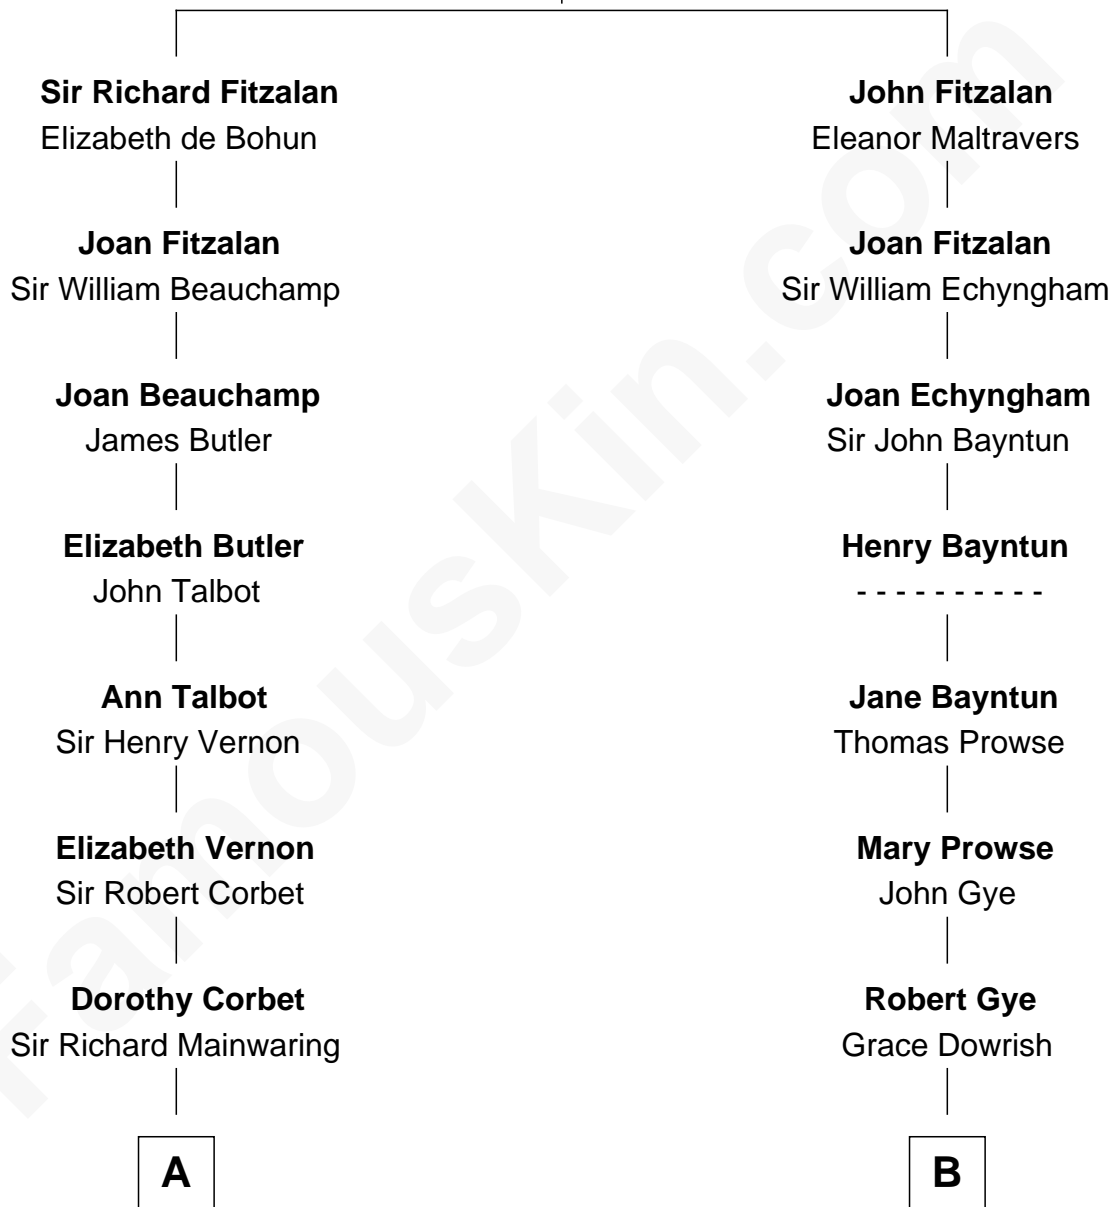

FamousKin.com Relationship Chart of

John Foster Dulles

52nd U.S. Secretary of State

18th cousin 1 time removed of

Sarah Palin

9th Governor of Alaska

Richard Fitzalan
Eleanor Plantagenet

C

Harriet Lathrop Winslow
Rev. John Welsh Dulles

Allen Macy Dulles
Edith Foster

John Foster Dulles
52nd U.S. Secretary of State

D

Charles Richard Heath
Sarah Sheeran

Sarah Palin
9th Governor of Alaska

FamousKin.com