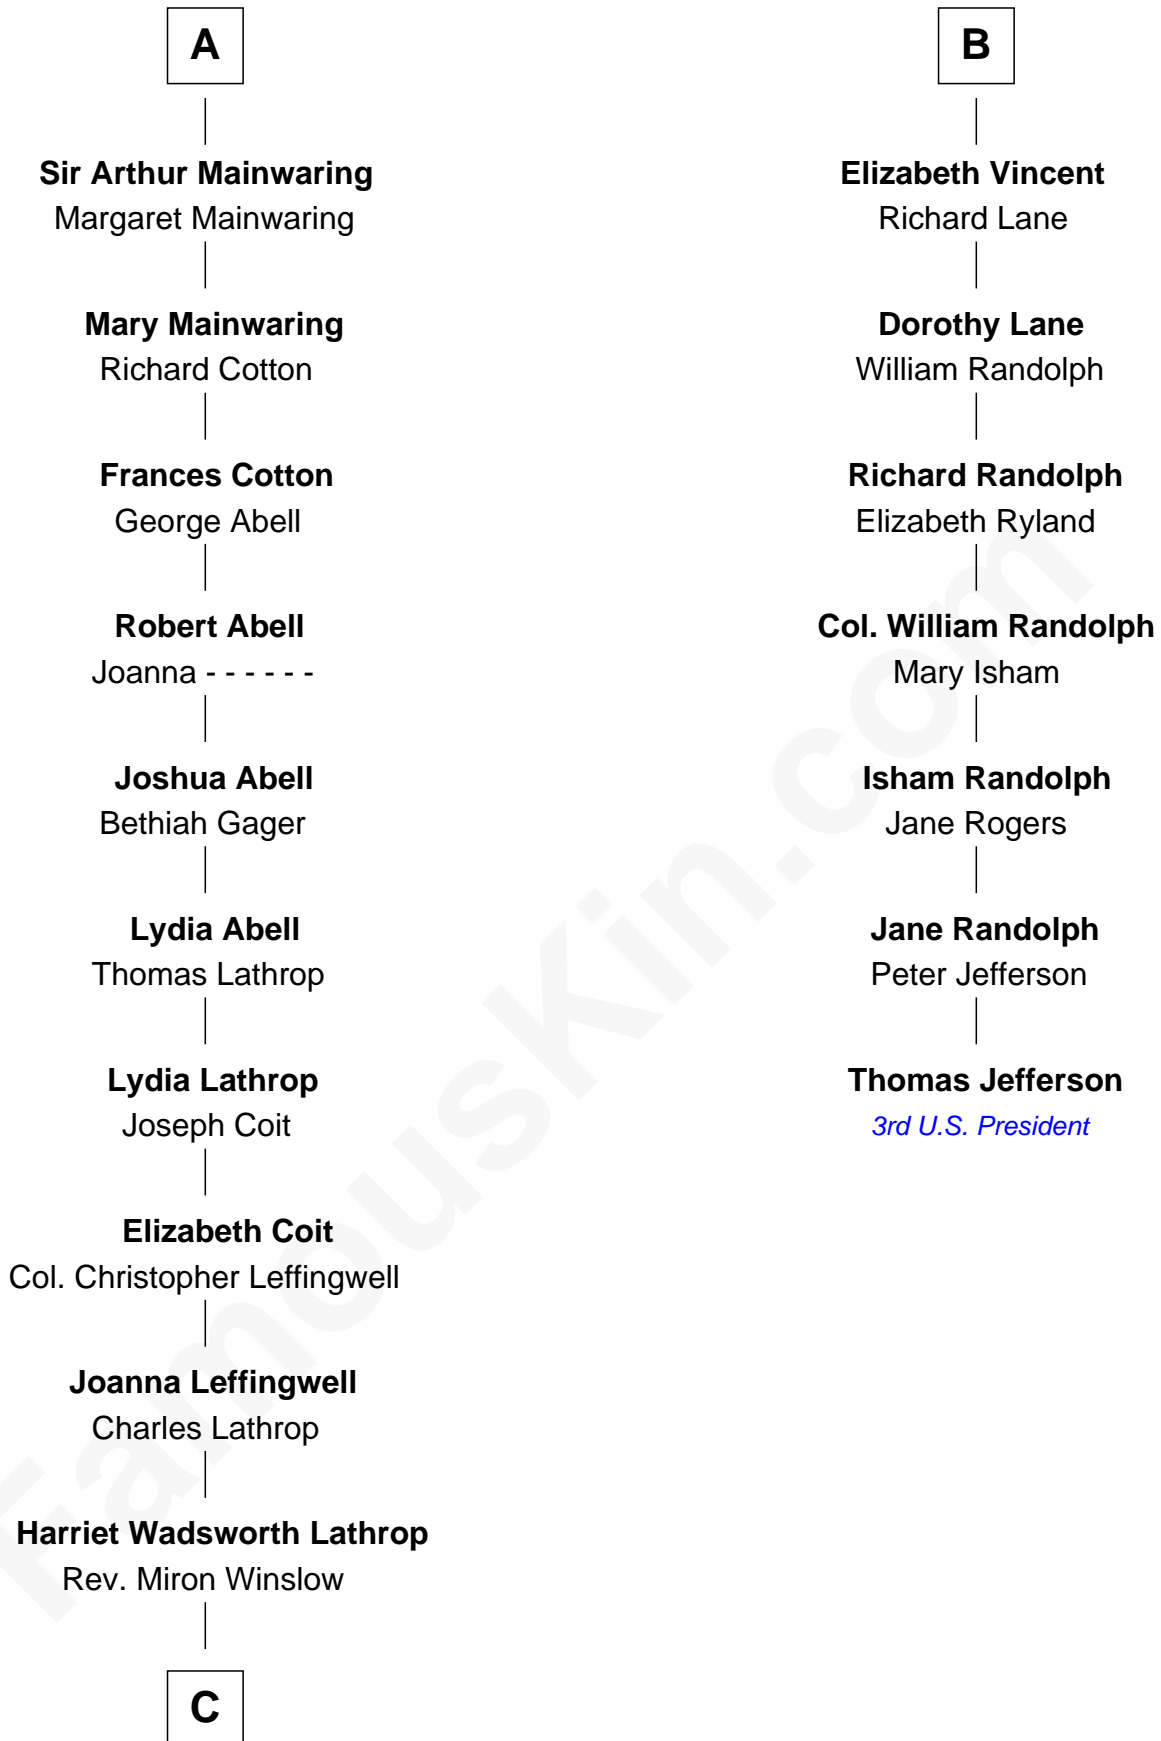

# FamousKin.com Relationship Chart of

**John Foster Dulles**

*52nd U.S. Secretary of State*

13th cousin 6 times removed of

**Thomas Jefferson**

*3rd U.S. President and Signer of the Declaration of Independence*

**John de Mowbray**  
Elizabeth de Segrave

C

Harriet Lathrop Winslow

Rev. John Welsh Dulles

Allen Macy Dulles

Edith Foster

John Foster Dulles

*52nd U.S. Secretary of State*