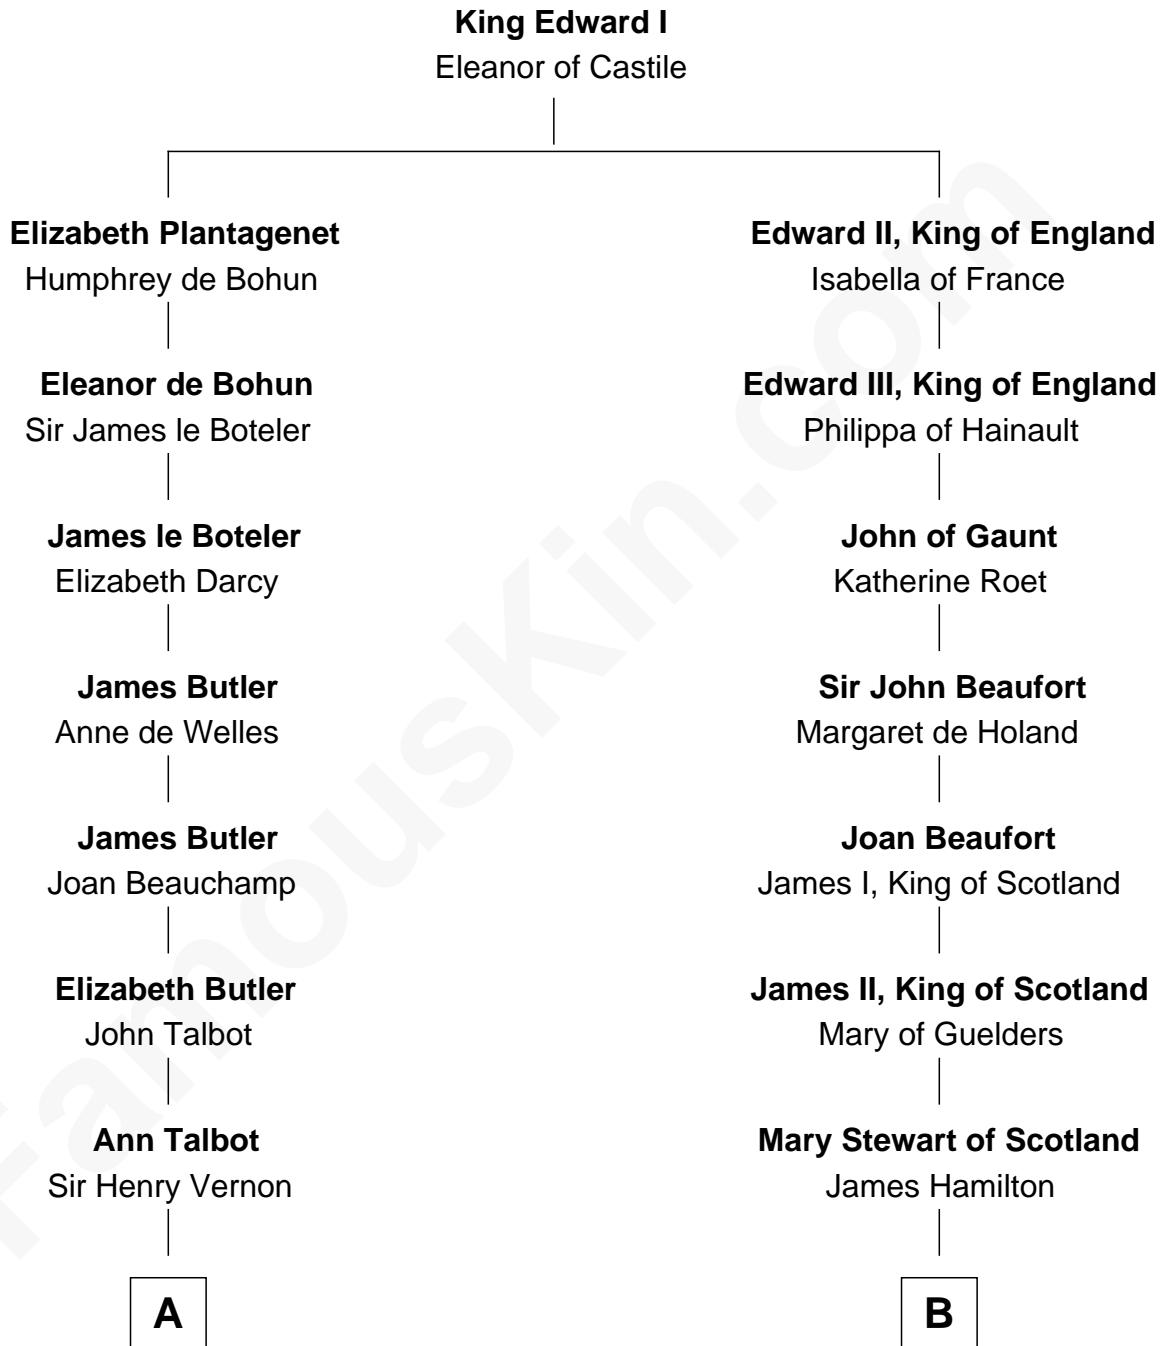

FamousKin.com Relationship Chart of

John Foster Dulles

52nd U.S. Secretary of State

17th cousin 4 times removed of

Alexander Hamilton

1st U.S. Secretary of the Treasury

C

—
Joanna Leffingwell

Charles Lathrop

—
Harriet Wadsworth Lathrop

Rev. Miron Winslow

—
Harriet Lathrop Winslow

Rev. John Welsh Dulles

—
Allen Macy Dulles

Edith Foster

—
John Foster Dulles

52nd U.S. Secretary of State

FamousKin.com