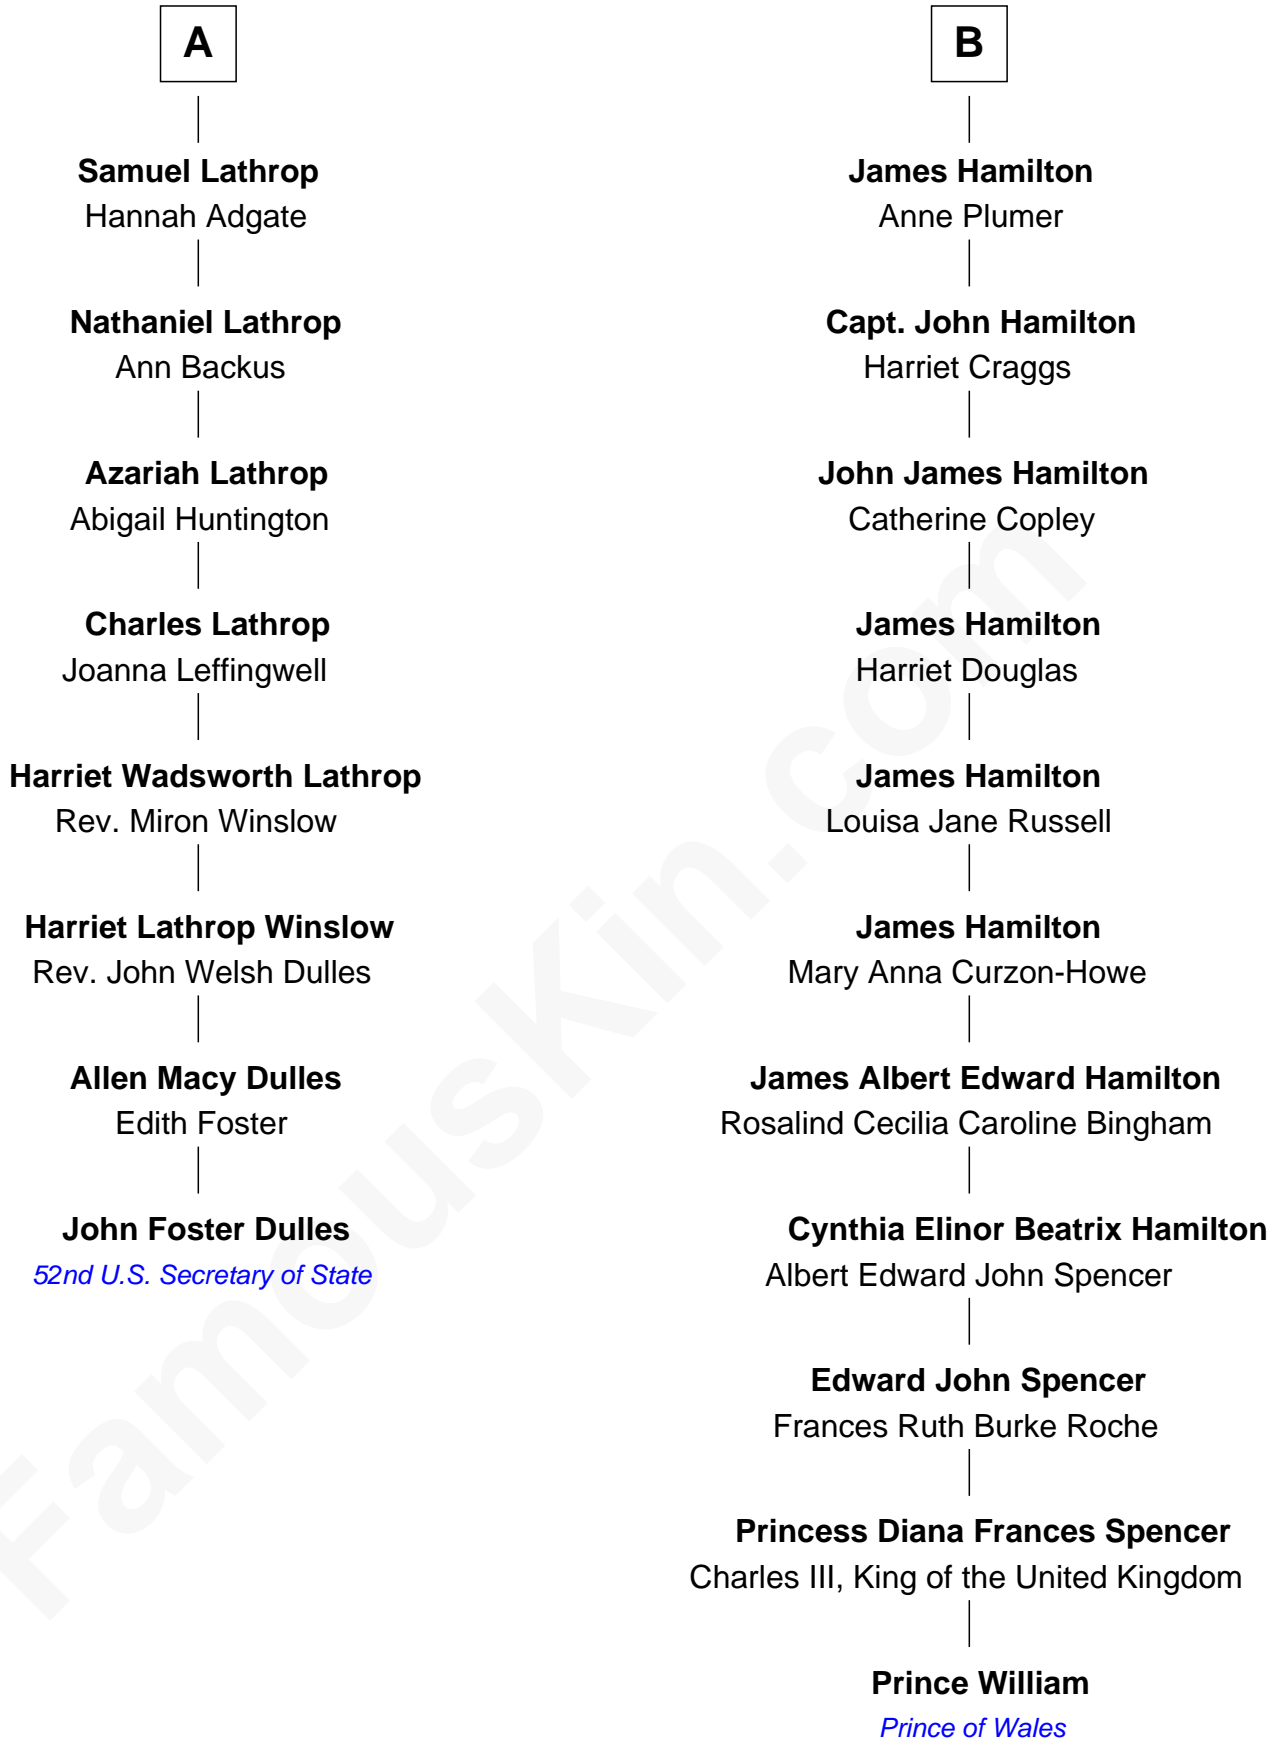

# FamousKin.com Relationship Chart of

**John Foster Dulles**

*52nd U.S. Secretary of State*

14th cousin 3 times removed of

**Prince William**

*Prince of Wales*

**Sir John Colepepper**

Agnes Gainsford

William photo by [InSapphoWeTrust](#) (CC BY-SA 2.0)