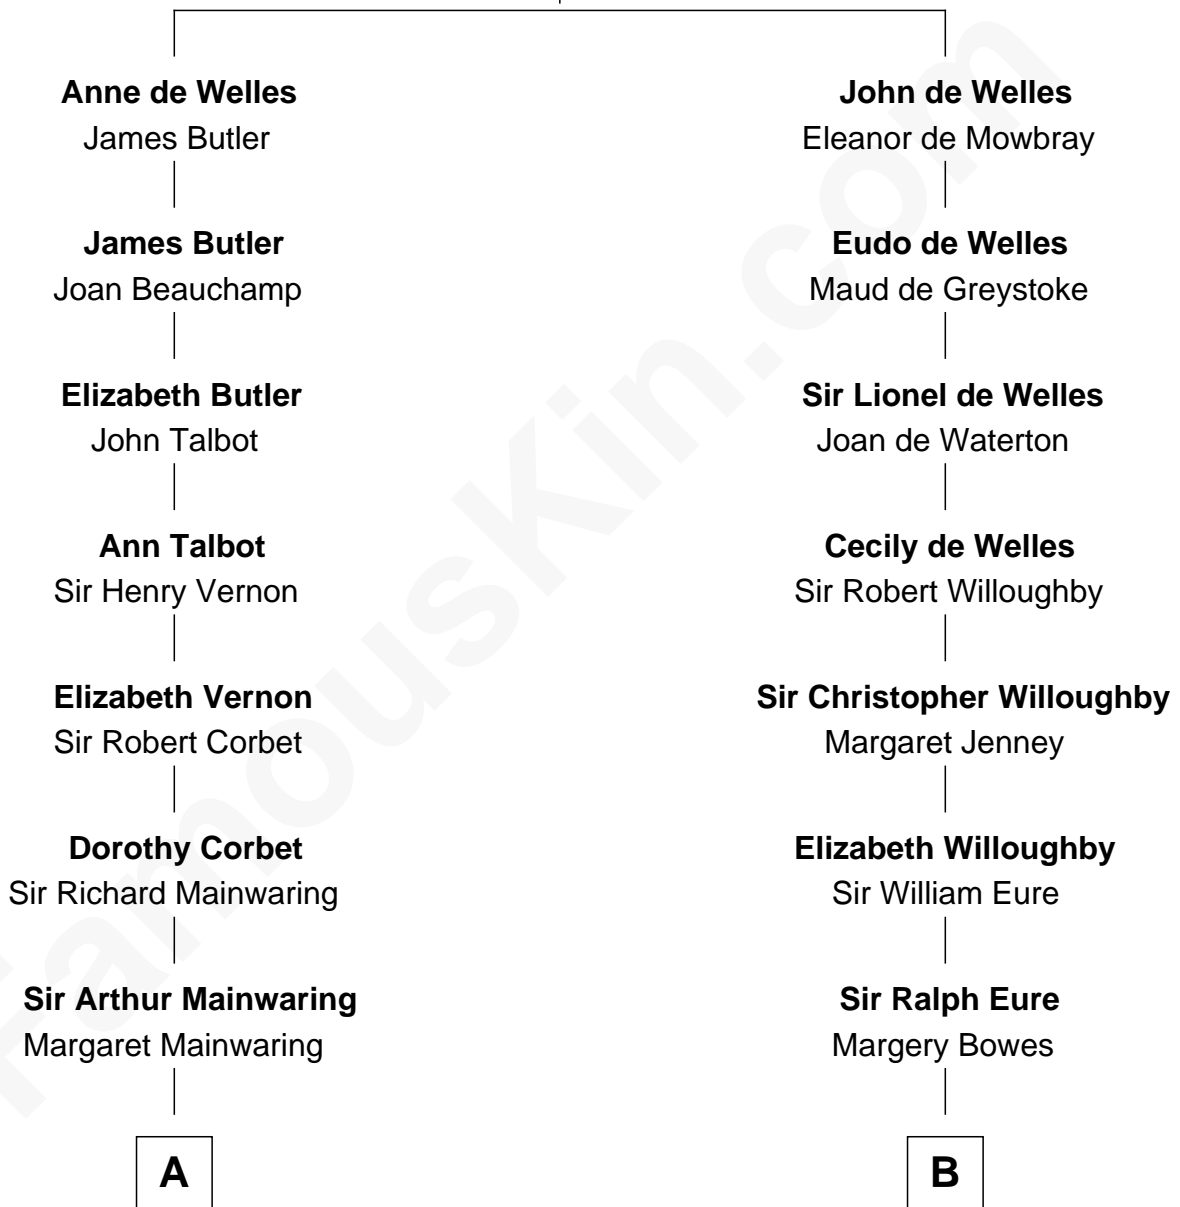

# FamousKin.com Relationship Chart of

**John Foster Dulles**

*52nd U.S. Secretary of State*

18th cousin 3 times removed of

**Catherine Middleton**

*Princess of Wales*

**John de Welles**

Maud de Roos

**C**

**Allen Macy Dulles**

Edith Foster

**John Foster Dulles**

*52nd U.S. Secretary of State*

**D**

**John Harrison**

Jane Hill

**Thomas Harrison**

Elizabeth Mary Temple

**Dorothy Harrison**

Ronald John James Goldsmith

**Carole Elizabeth Goldsmith**

Michael Francis Middleton

**Catherine Middleton**

*Princess of Wales*