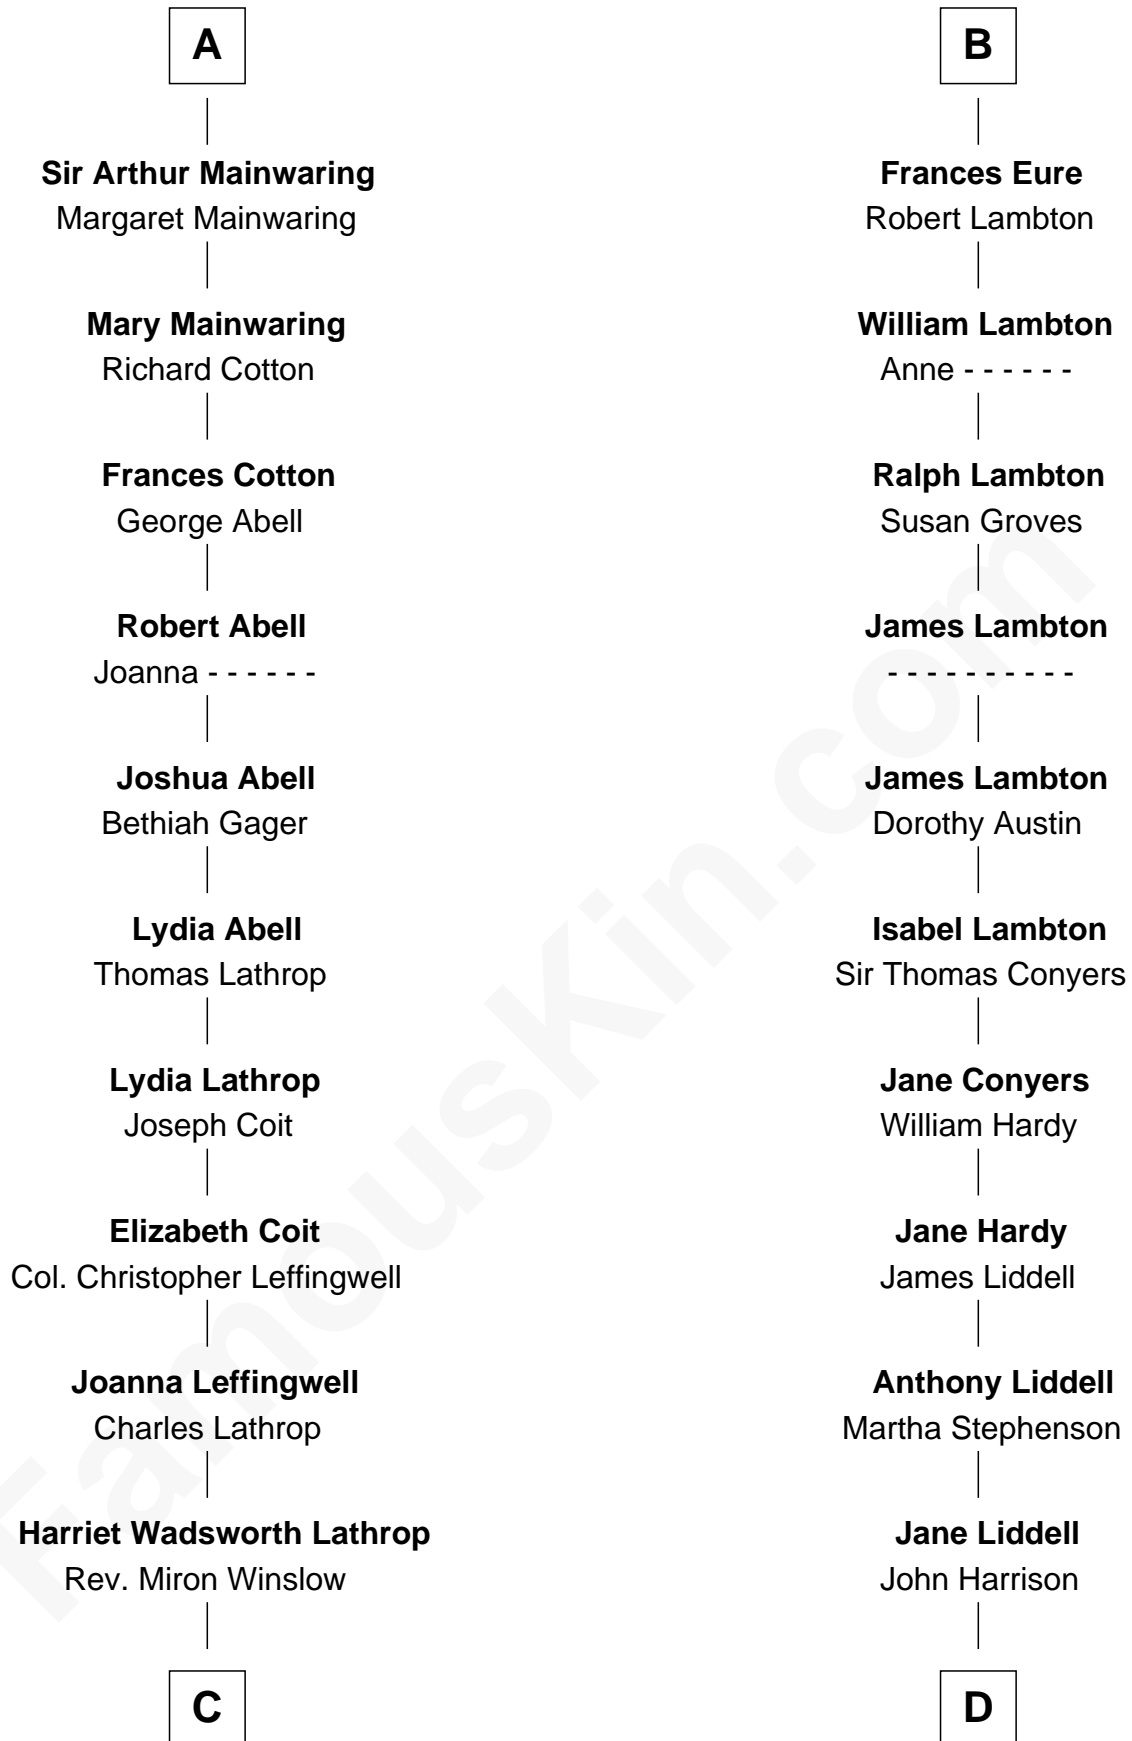

FamousKin.com Relationship Chart of

John Foster Dulles

52nd U.S. Secretary of State

19th cousin 2 times removed of

Catherine Middleton

Princess of Wales

C

Harriet Lathrop Winslow
Rev. John Welsh Dulles

Allen Macy Dulles
Edith Foster

John Foster Dulles
52nd U.S. Secretary of State

D

John Harrison
Jane Hill

Thomas Harrison
Elizabeth Mary Temple

Dorothy Harrison
Ronald John James Goldsmith

Carole Elizabeth Goldsmith
Michael Francis Middleton

Catherine Middleton
Princess of Wales