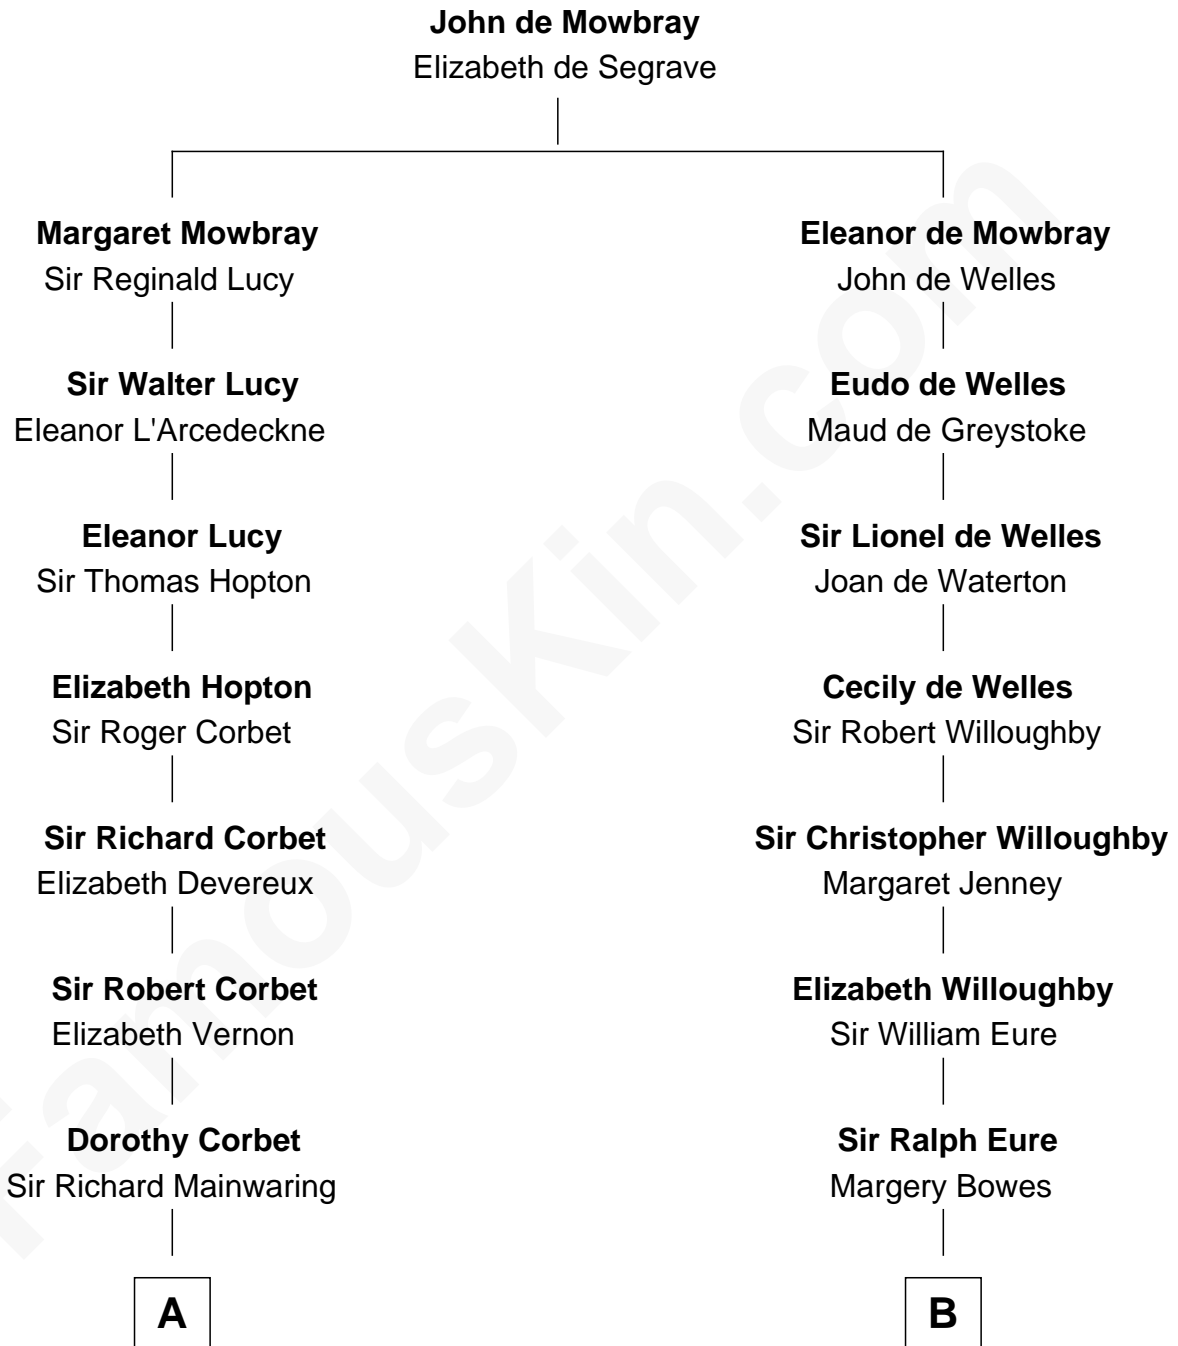

FamousKin.com Relationship Chart of

John Foster Dulles

52nd U.S. Secretary of State

19th cousin 2 times removed of

Catherine Middleton

Princess of Wales

C

Harriet Lathrop Winslow
Rev. John Welsh Dulles

Allen Macy Dulles
Edith Foster

John Foster Dulles
52nd U.S. Secretary of State

D

John Harrison
Jane Hill

Thomas Harrison
Elizabeth Mary Temple

Dorothy Harrison
Ronald John James Goldsmith

Carole Elizabeth Goldsmith
Michael Francis Middleton

Catherine Middleton
Princess of Wales