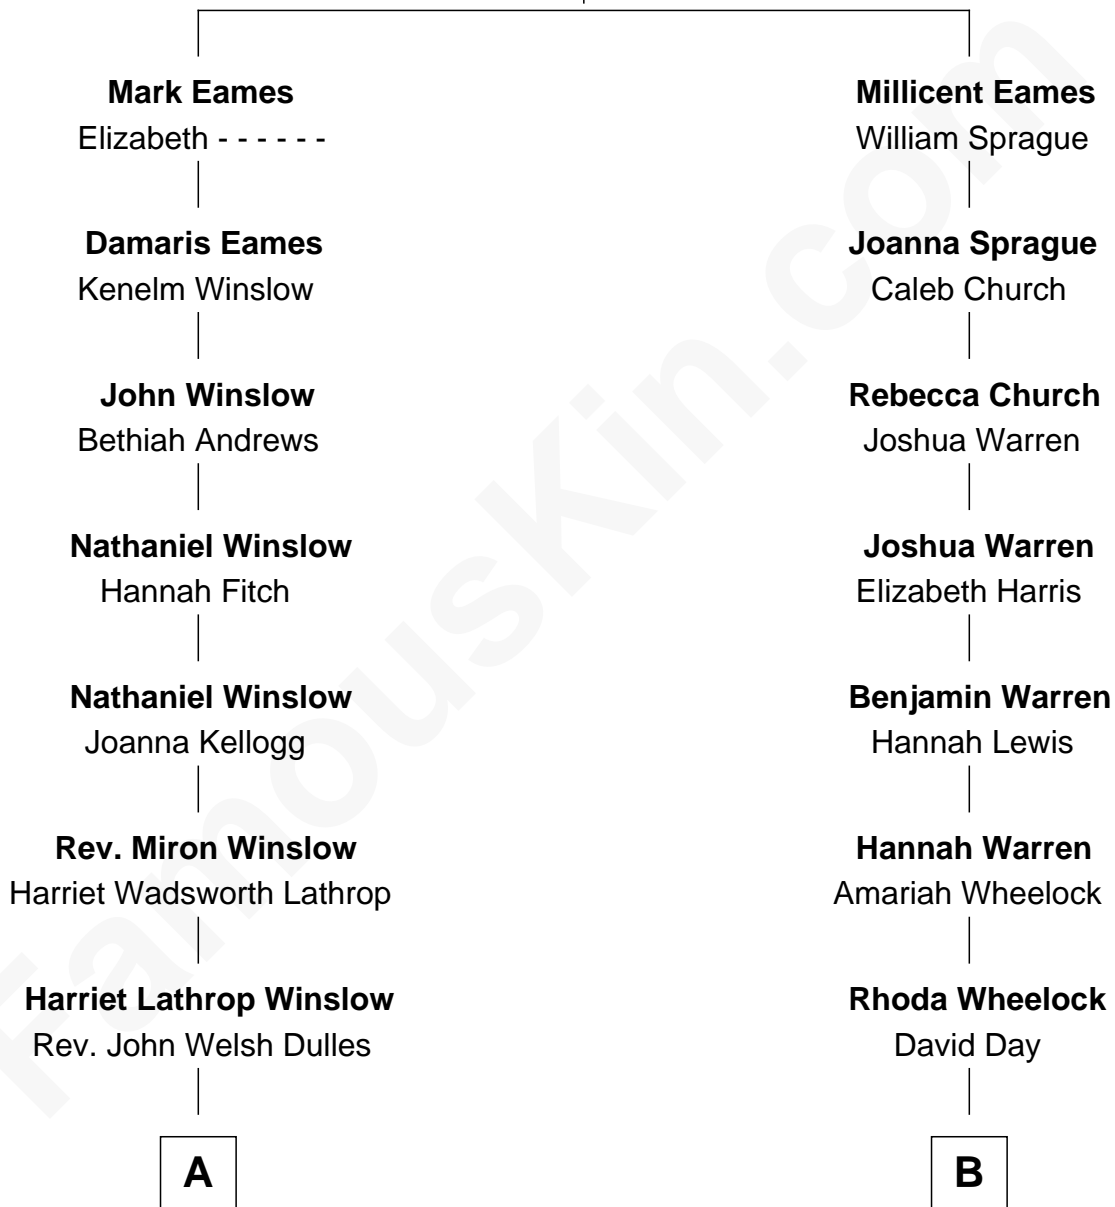

FamousKin.com Relationship Chart of

John Foster Dulles

52nd U.S. Secretary of State

8th cousin of

William Rufus Day

36th U.S. Secretary of State

Anthony Eames

Margery - - - - -

A

Allen Macy Dulles

Edith Foster

John Foster Dulles

52nd U.S. Secretary of State

B

Luther Day

Emily Swift Spalding