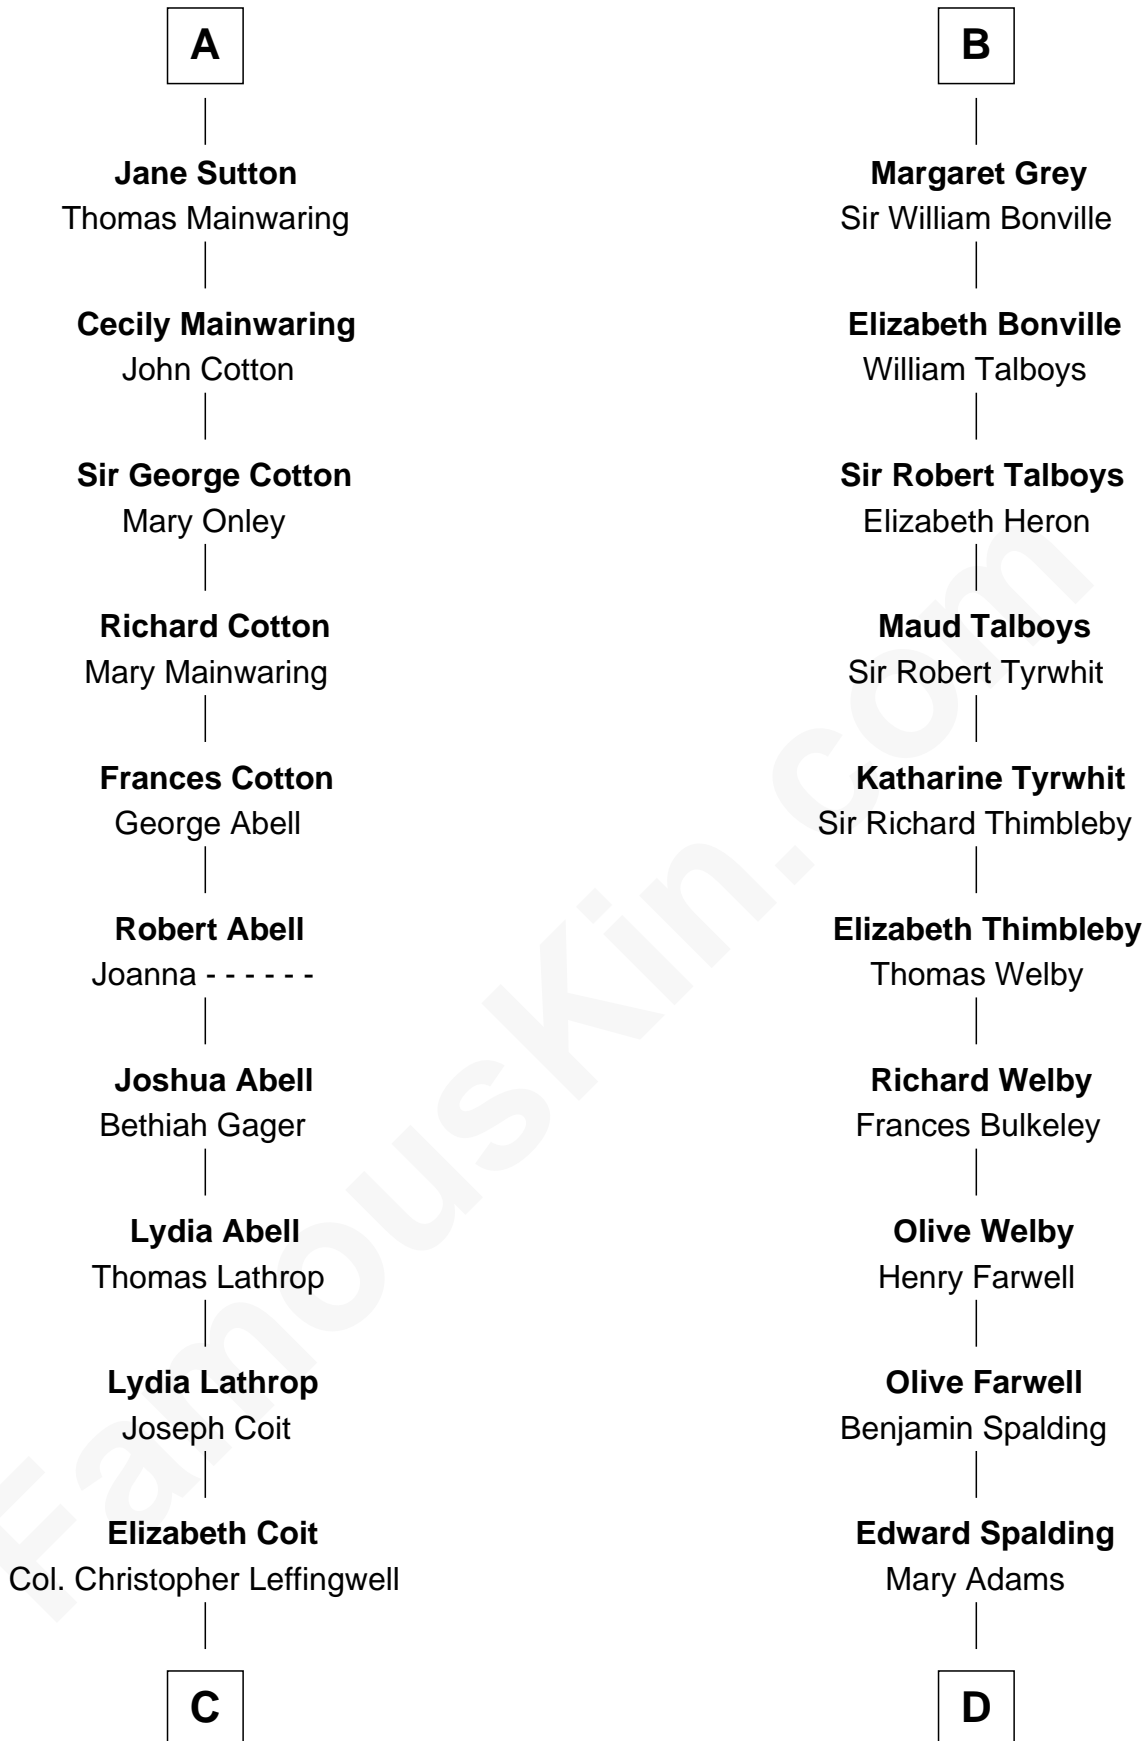

FamousKin.com Relationship Chart of

John Foster Dulles

52nd U.S. Secretary of State

21st cousin of

William Rufus Day

36th U.S. Secretary of State

John, King of England

C

Joanna Leffingwell

Charles Lathrop

Harriet Wadsworth Lathrop

Rev. Miron Winslow

Harriet Lathrop Winslow

Rev. John Welsh Dulles

Allen Macy Dulles

Edith Foster