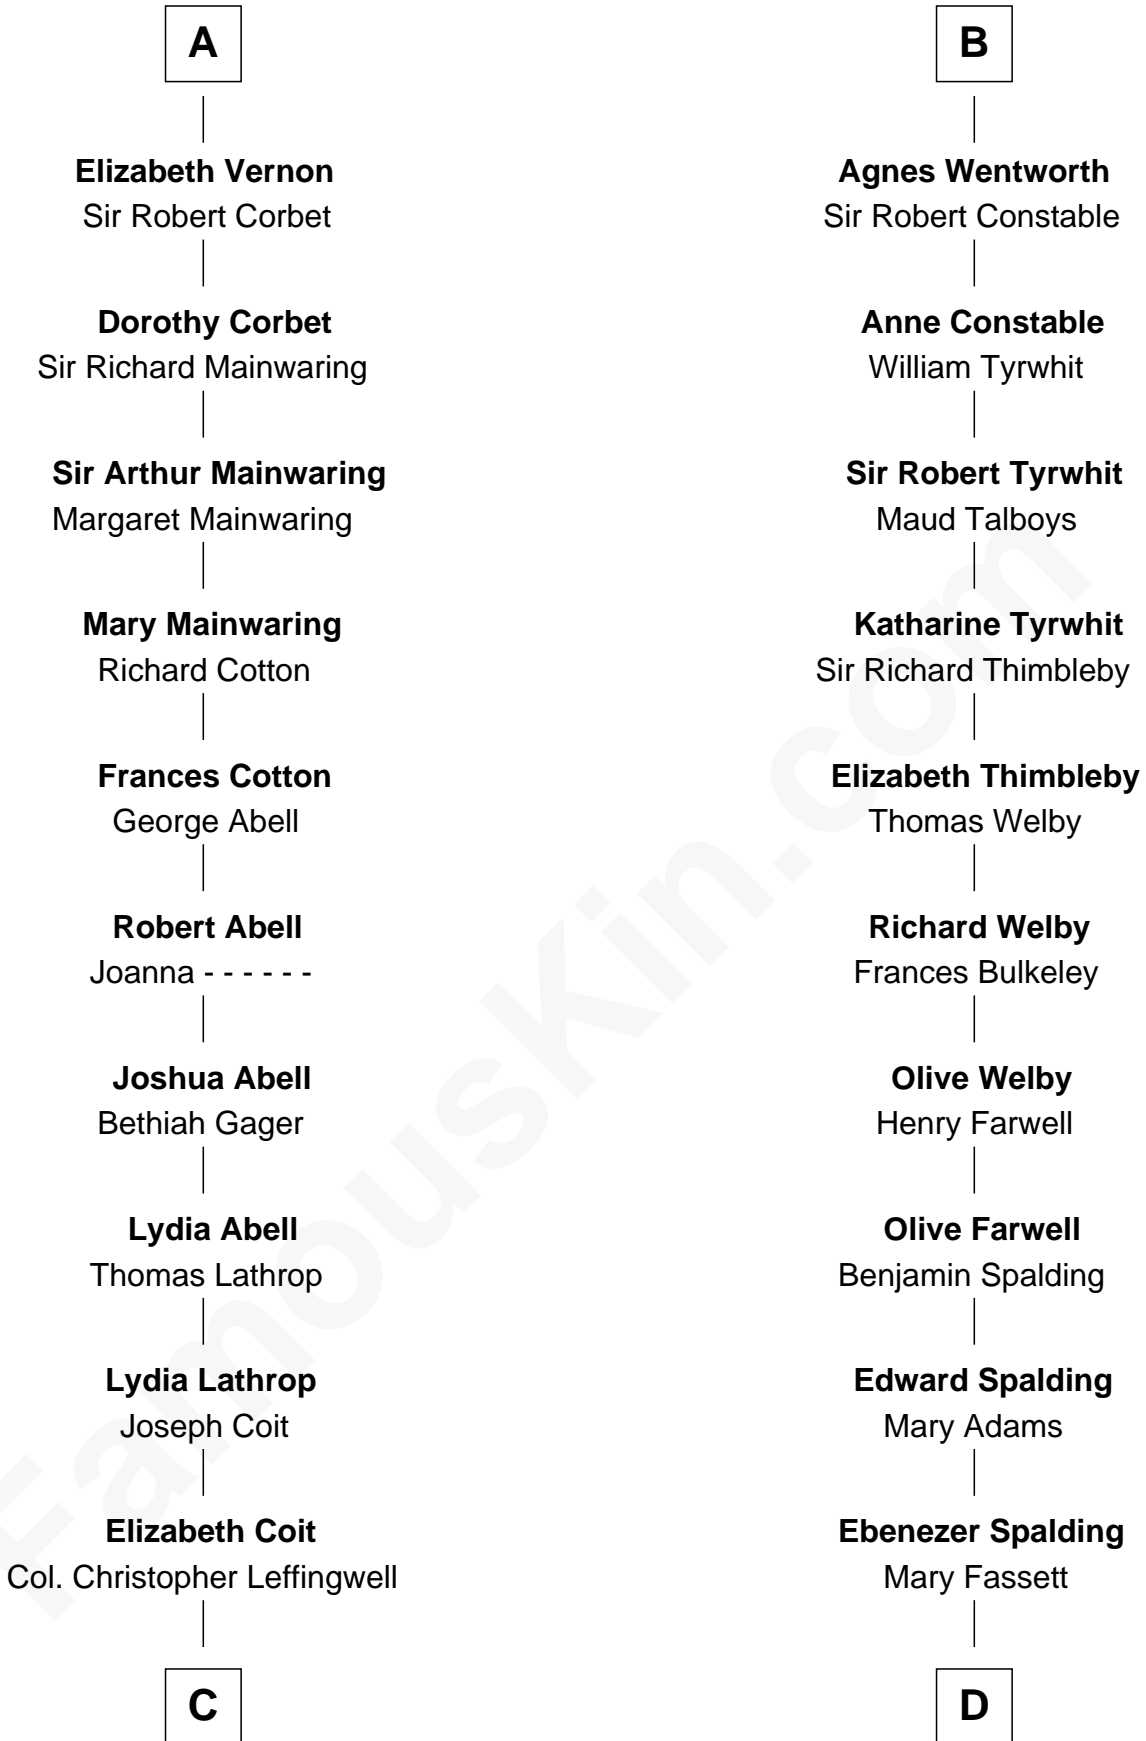

FamousKin.com Relationship Chart of

John Foster Dulles

52nd U.S. Secretary of State

20th cousin 1 time removed of

William Rufus Day

36th U.S. Secretary of State

Sir John FitzGeoffrey

Isabel le Bigod