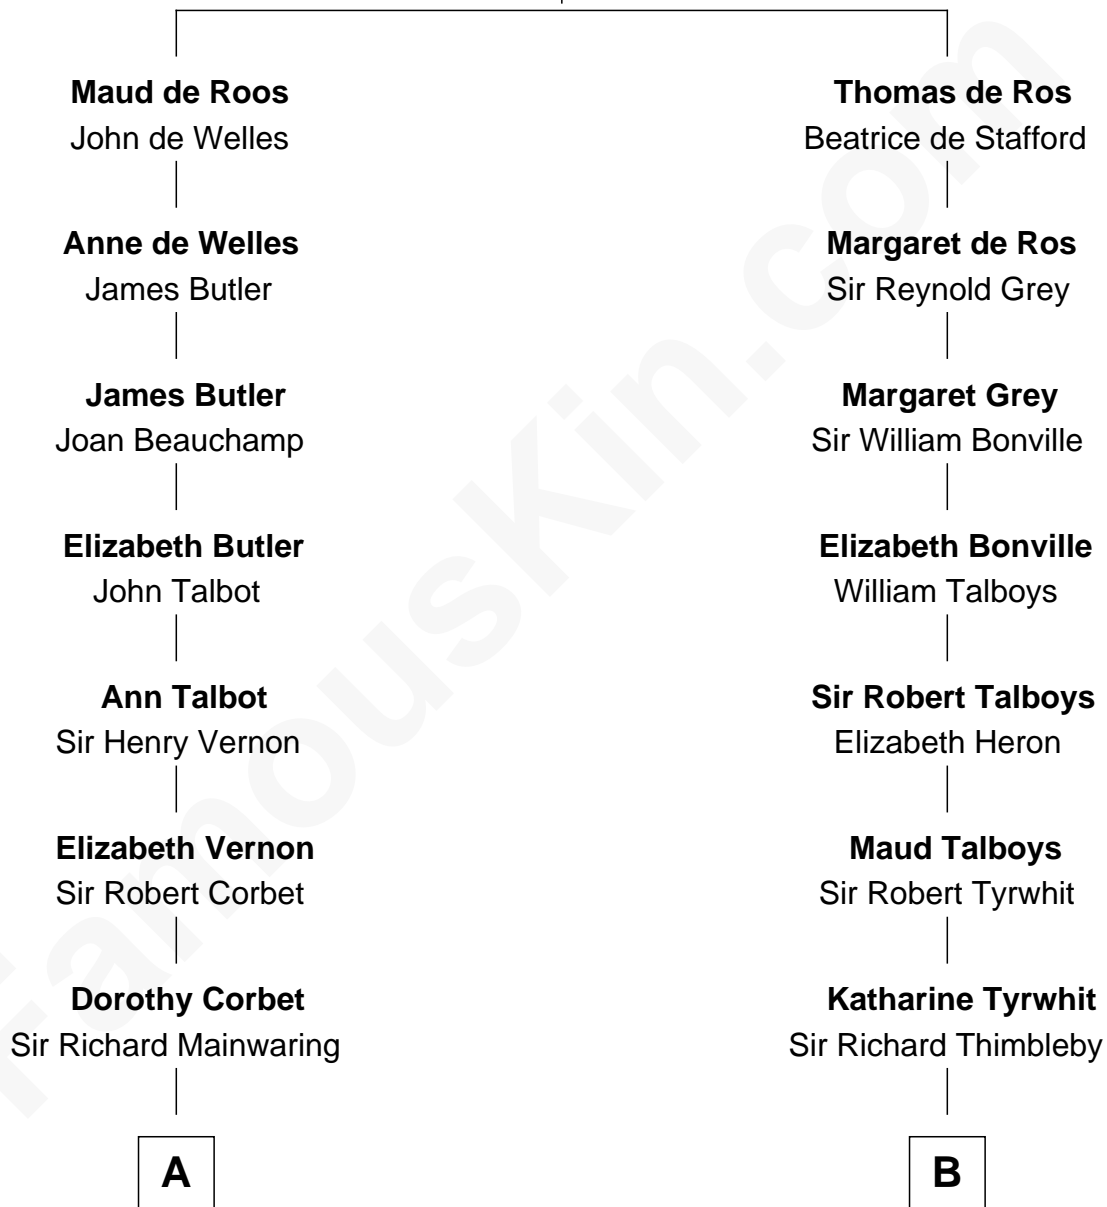

# FamousKin.com Relationship Chart of

**John Foster Dulles**

*52nd U.S. Secretary of State*

16th cousin 3 times removed of

**William Rufus Day**

*36th U.S. Secretary of State*

**Sir William de Ros**  
Margery de Badlesmere

**C**

—  
**Harriet Lathrop Winslow**

Rev. John Welsh Dulles

—  
**Allen Macy Dulles**

Edith Foster

—  
**John Foster Dulles**

*52nd U.S. Secretary of State*

FamousKin.com