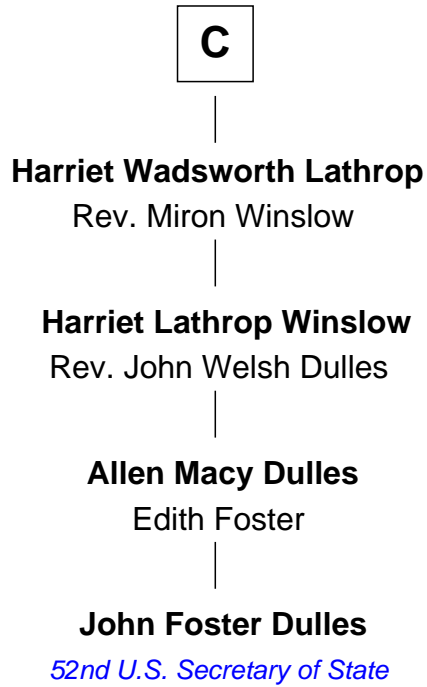

# FamousKin.com Relationship Chart of

**John Foster Dulles**

*52nd U.S. Secretary of State*

16th cousin 4 times removed of

**William Rufus Day**

*36th U.S. Secretary of State*

**Ralph de Stafford**

Margaret de Audley

**Elizabeth de Stafford**

John de Ferrers

**Robert de Ferrers**

Margaret Despencer

**Sir Edmund Ferrers**

Ellen Roche

**Sir William Ferrers**

Elizabeth Belknap

Thomas de Ros

**Margaret de Ros**

Sir Reynold Grey

**Margaret Grey**

Sir William Bonville

**Elizabeth Bonville**

William Talboys

**Sir Robert Talboys**

Elizabeth Heron

**Maud Talboys**

Sir Robert Tyrwhit

**Katharine Tyrwhit**

Sir Richard Thimbleby

**B**

FamousKin.com