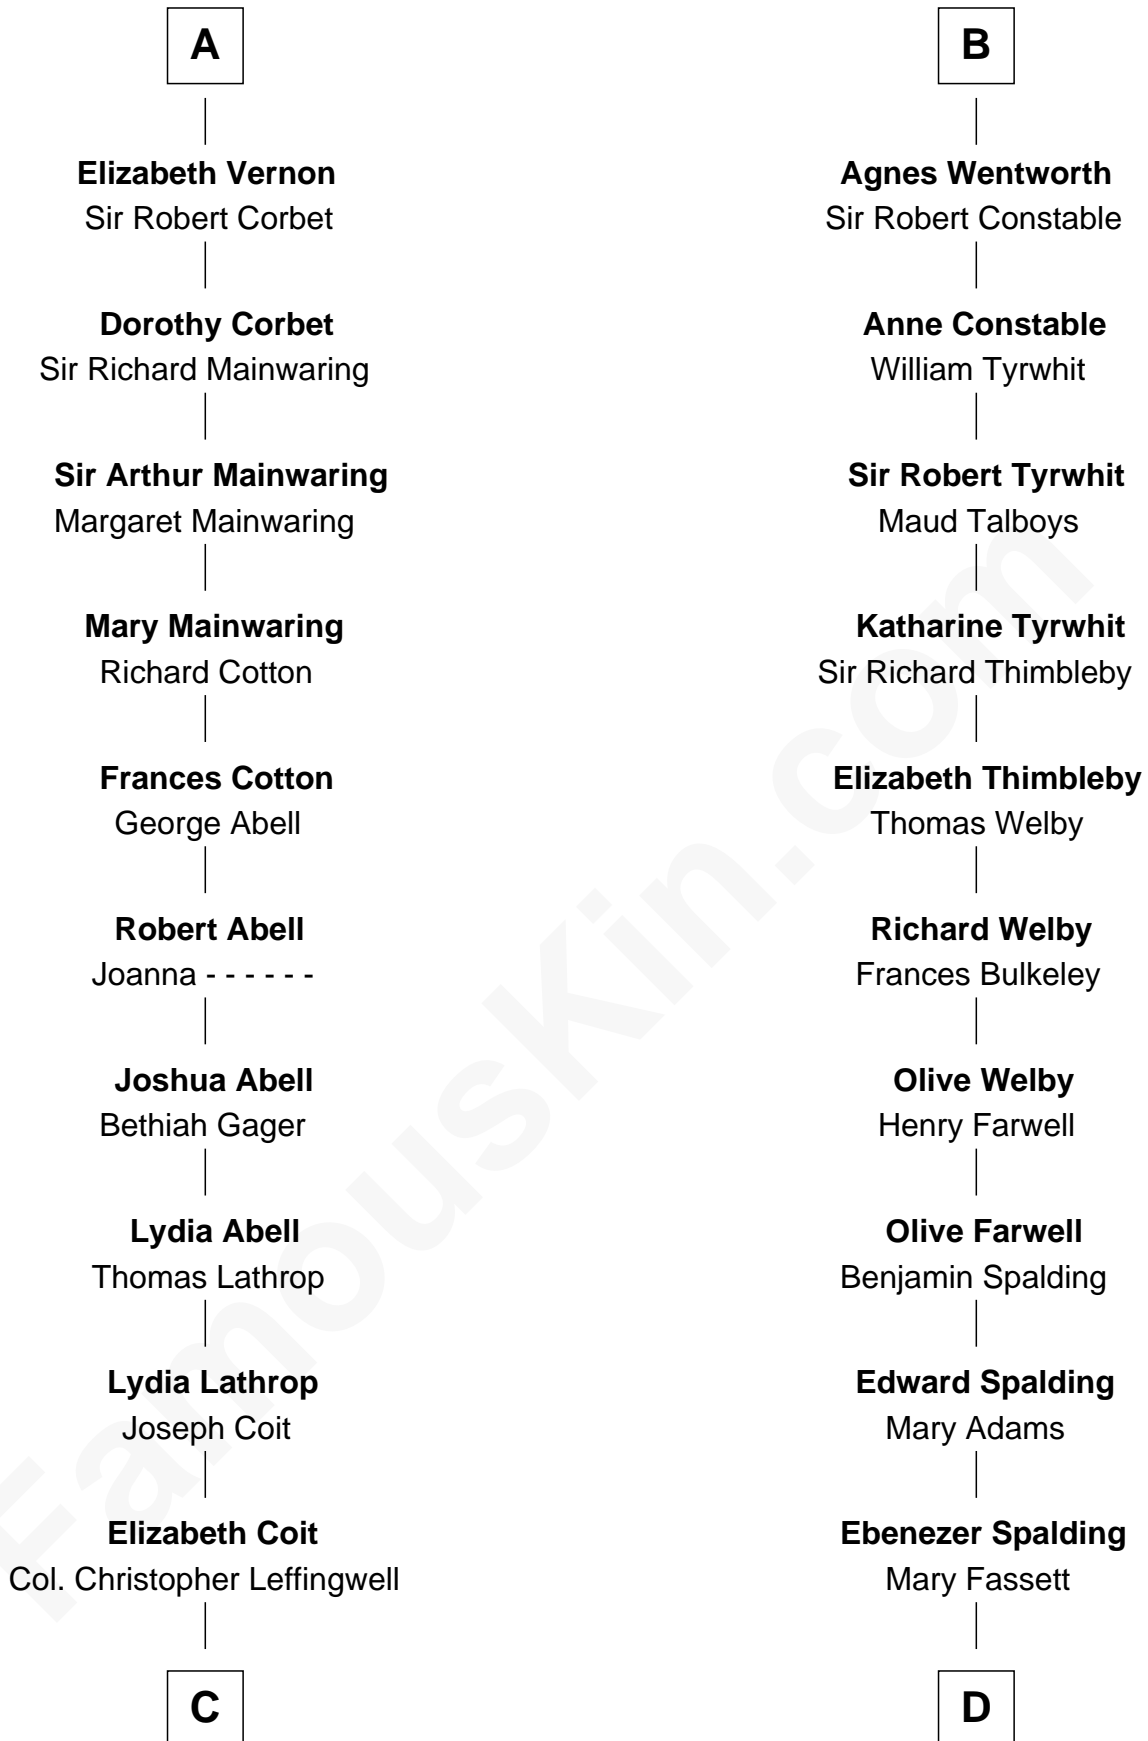

# FamousKin.com Relationship Chart of

**John Foster Dulles**

*52nd U.S. Secretary of State*

20th cousin 1 time removed of

**William Rufus Day**

*36th U.S. Secretary of State*

**Sir William de Beauchamp**

Isabel Mauduit

**C**

**Joanna Leffingwell**

Charles Lathrop

**Harriet Wadsworth Lathrop**

Rev. Miron Winslow

**Harriet Lathrop Winslow**

Rev. John Welsh Dulles

**Allen Macy Dulles**