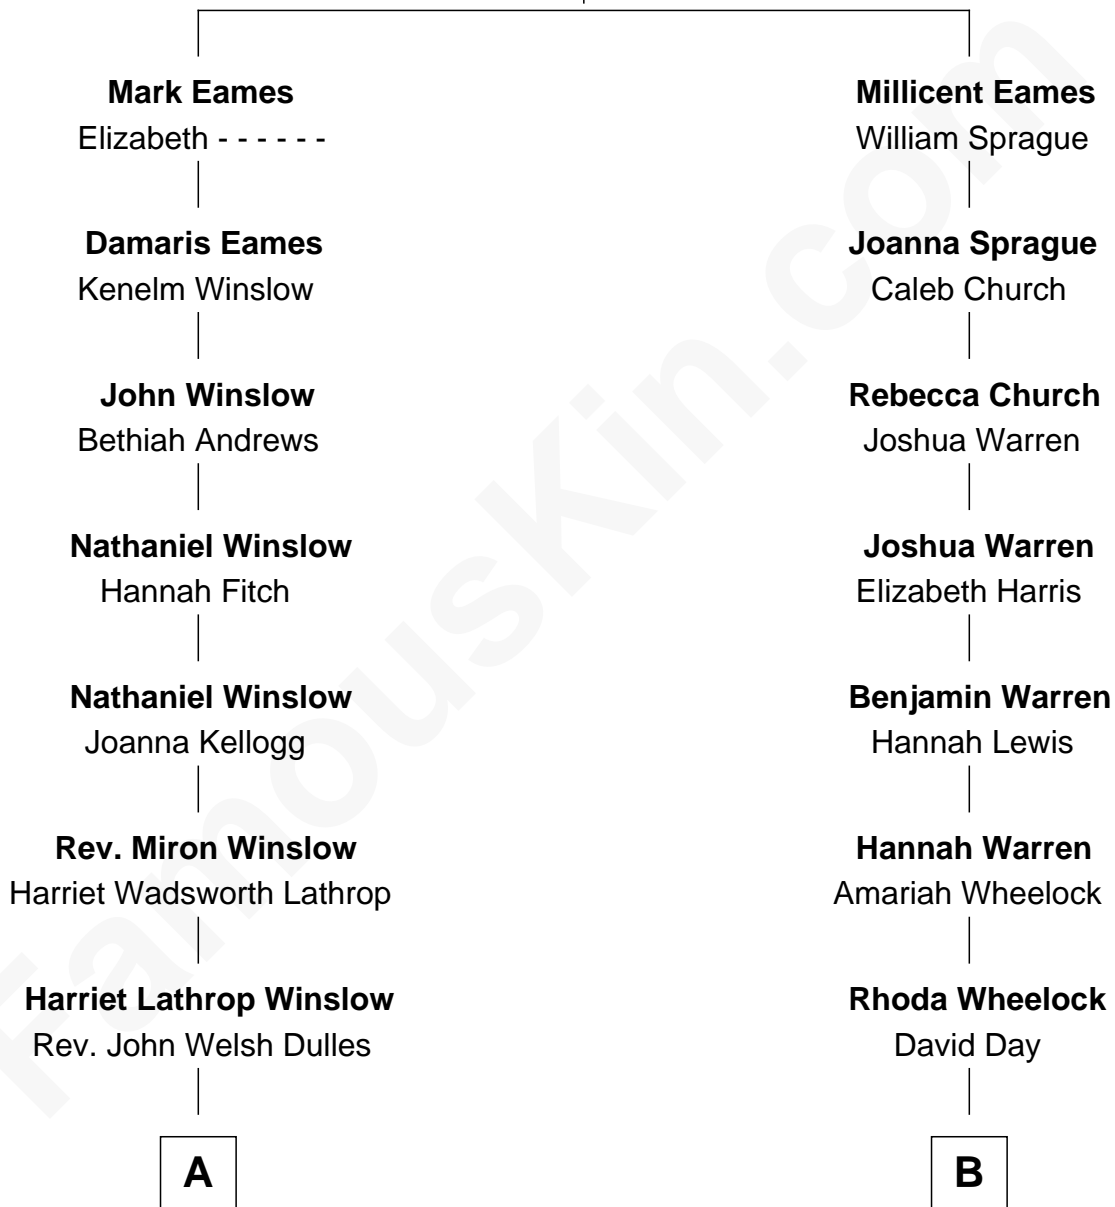

FamousKin.com Relationship Chart of

John Foster Dulles

52nd U.S. Secretary of State

8th cousin 4 times removed of

Anna Gunn

TV and Movie Actress

Anthony Eames

Margery - - - - -

A

Allen Macy Dulles

Edith Foster

John Foster Dulles

52nd U.S. Secretary of State

B

Luther Day

Emily Swift Spalding

William Rufus Day

Mary Elizabeth Schaefer

Luther N. Day

Ida McKinley Barber

Ida McKinley Day

Clemens Earl Gunn

Clemens Earl Gunn

Sharon Anna Kathryn Peters