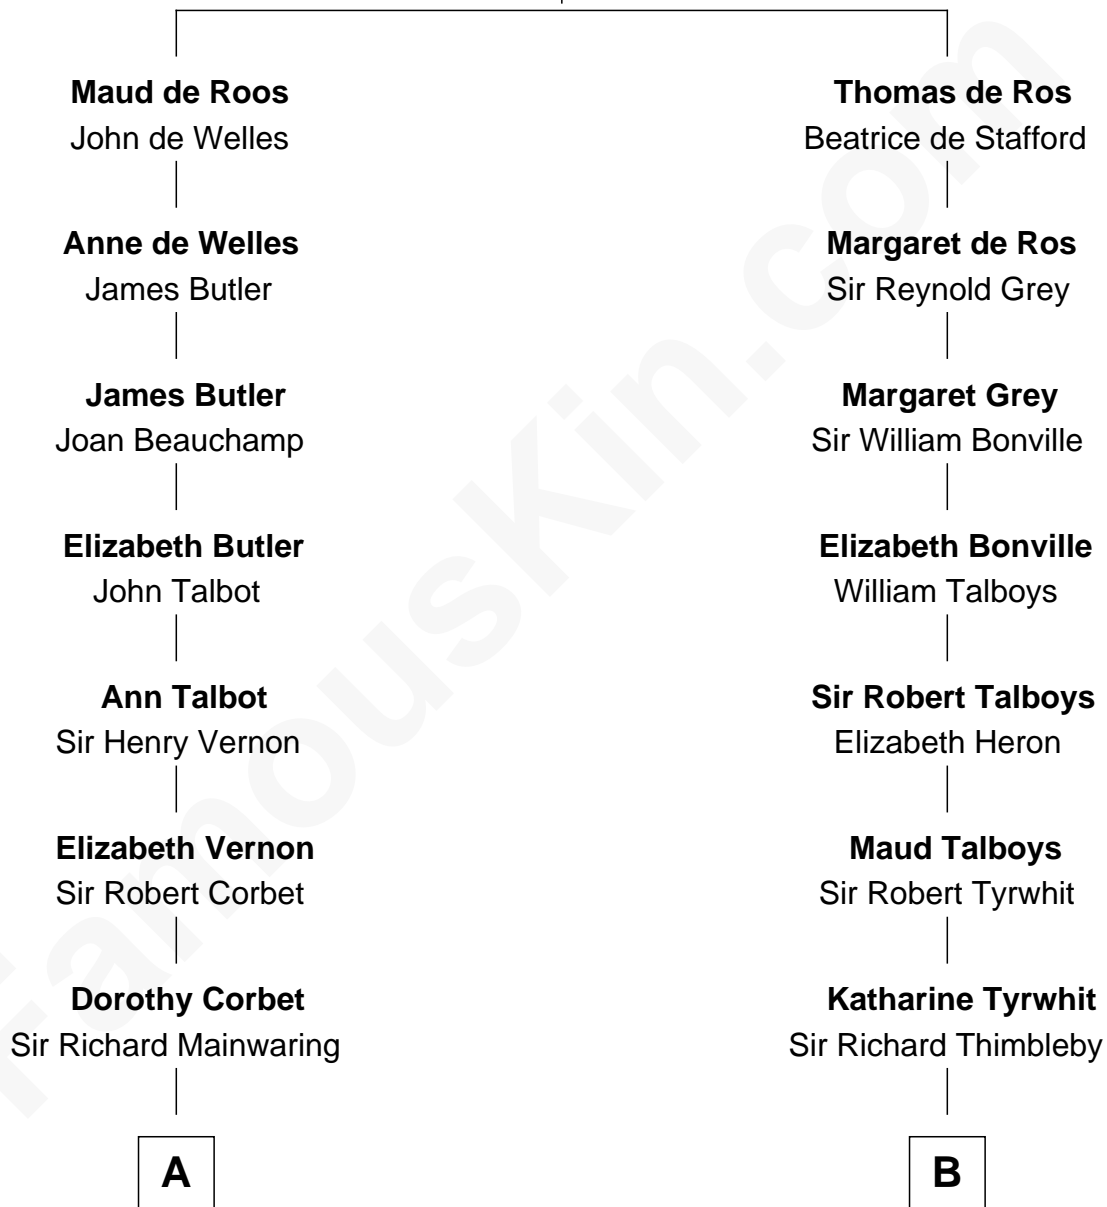

# FamousKin.com Relationship Chart of

**John Foster Dulles**

*52nd U.S. Secretary of State*

19th cousin 1 time removed of

**Anna Gunn**

*TV and Movie Actress*

**Sir William de Ros**  
Margery de Badlesmere

**C**

**Harriet Lathrop Winslow**  
Rev. John Welsh Dulles

**Allen Macy Dulles**  
Edith Foster

**John Foster Dulles**  
*52nd U.S. Secretary of State*

**D**

**Luther N. Day**  
Ida McKinley Barber

**Ida McKinley Day**  
Clemens Earl Gunn