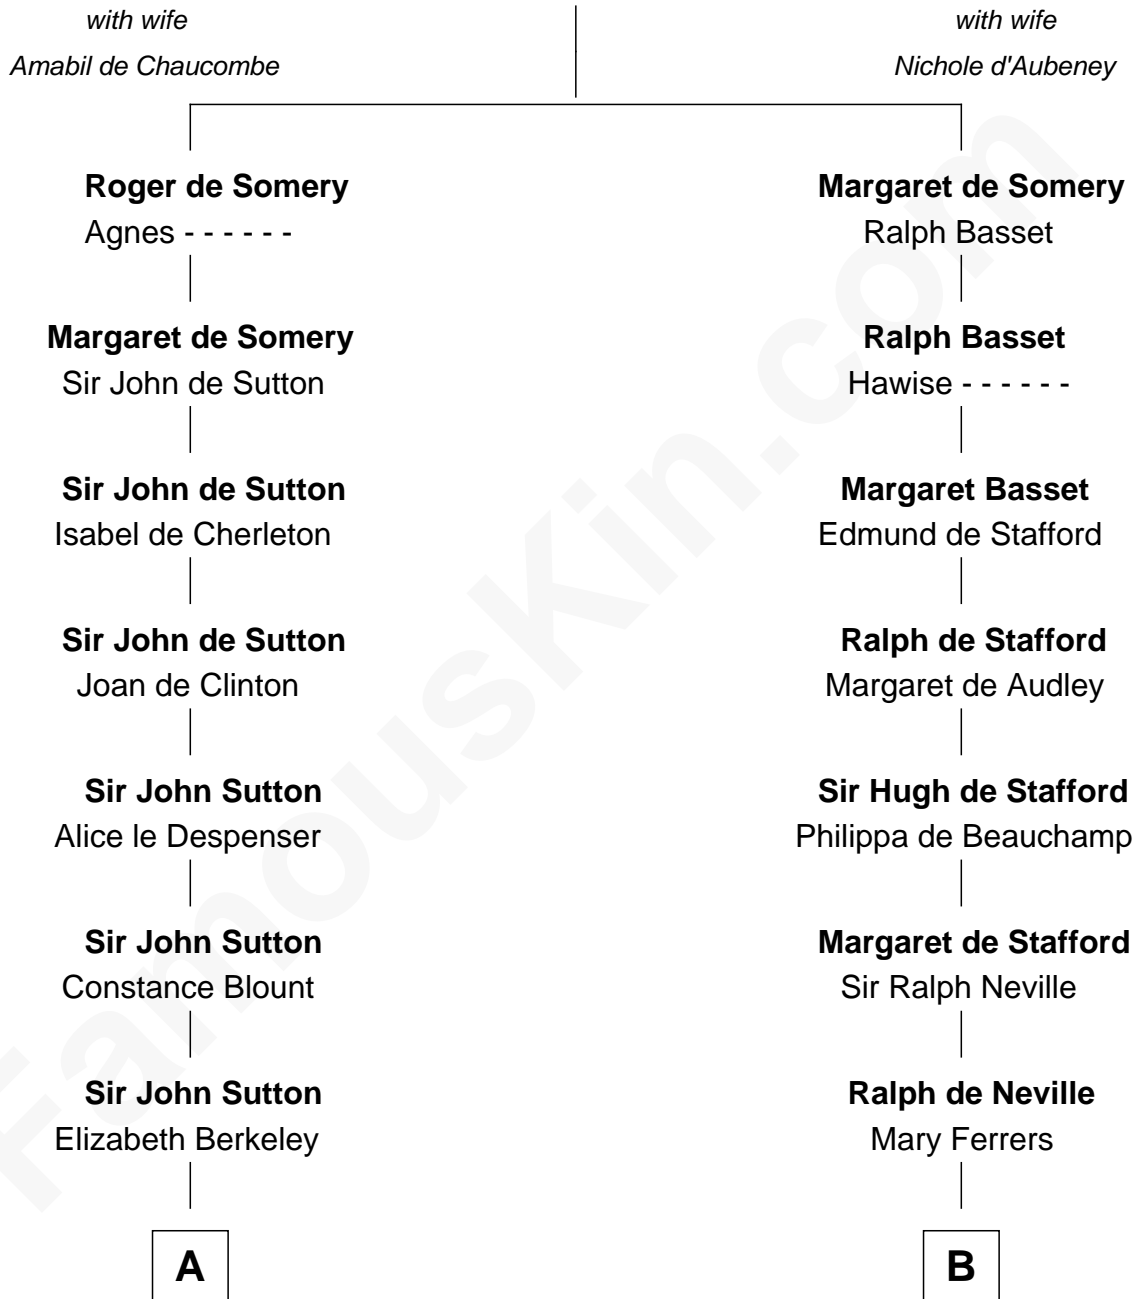

# FamousKin.com Relationship Chart of

**John Foster Dulles**

*52nd U.S. Secretary of State*

19th cousin 2 times removed of

**Harriet Martineau**

*Author of The Hour and the Man*

## Sir Roger de Somery

**C**

**Joanna Leffingwell**

Charles Lathrop

**Harriet Wadsworth Lathrop**

Rev. Miron Winslow

**Harriet Lathrop Winslow**

Rev. John Welsh Dulles