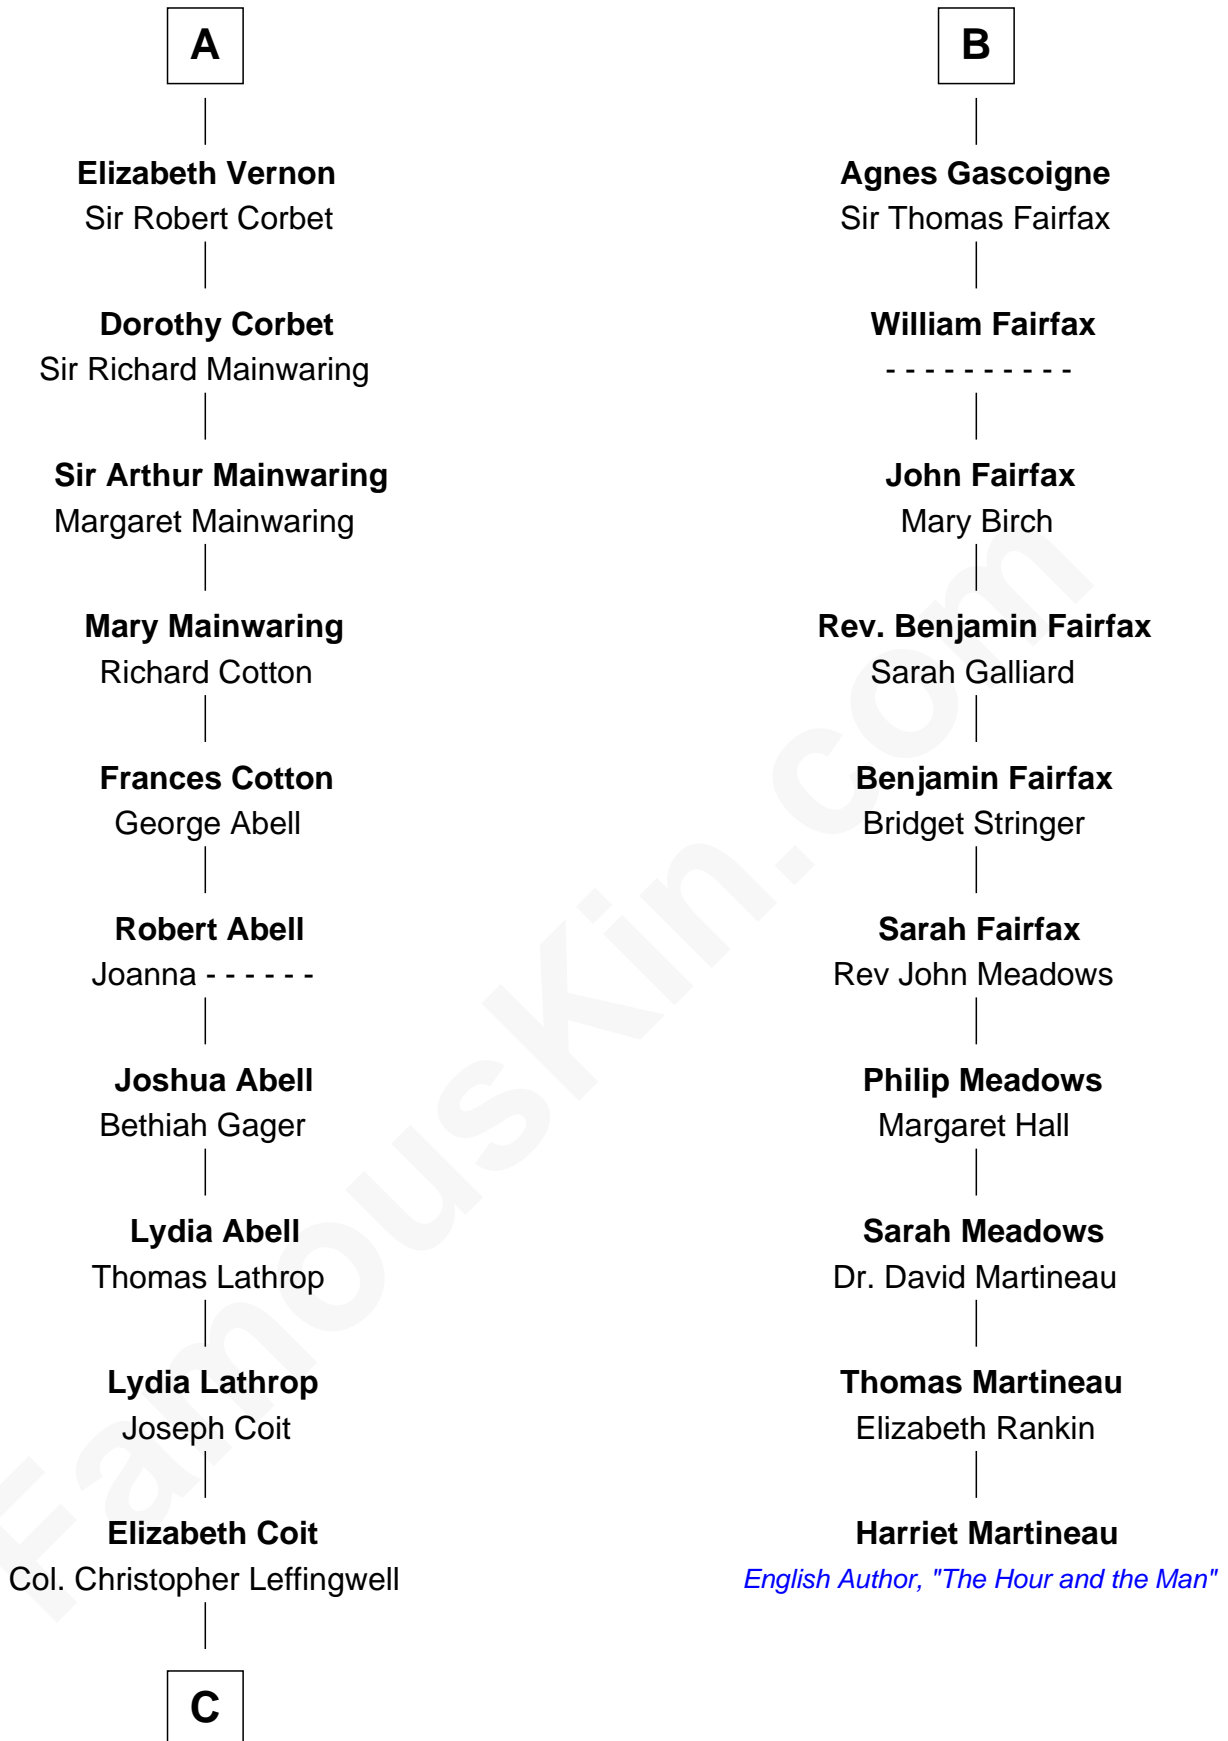

# FamousKin.com Relationship Chart of

**John Foster Dulles**

*52nd U.S. Secretary of State*

16th cousin 5 times removed of

**Harriet Martineau**

*Author of The Hour and the Man*

**C**

**Joanna Leffingwell**

Charles Lathrop

**Harriet Wadsworth Lathrop**

Rev. Miron Winslow

**Harriet Lathrop Winslow**

Rev. John Welsh Dulles

**Allen Macy Dulles**

Edith Foster

**John Foster Dulles**