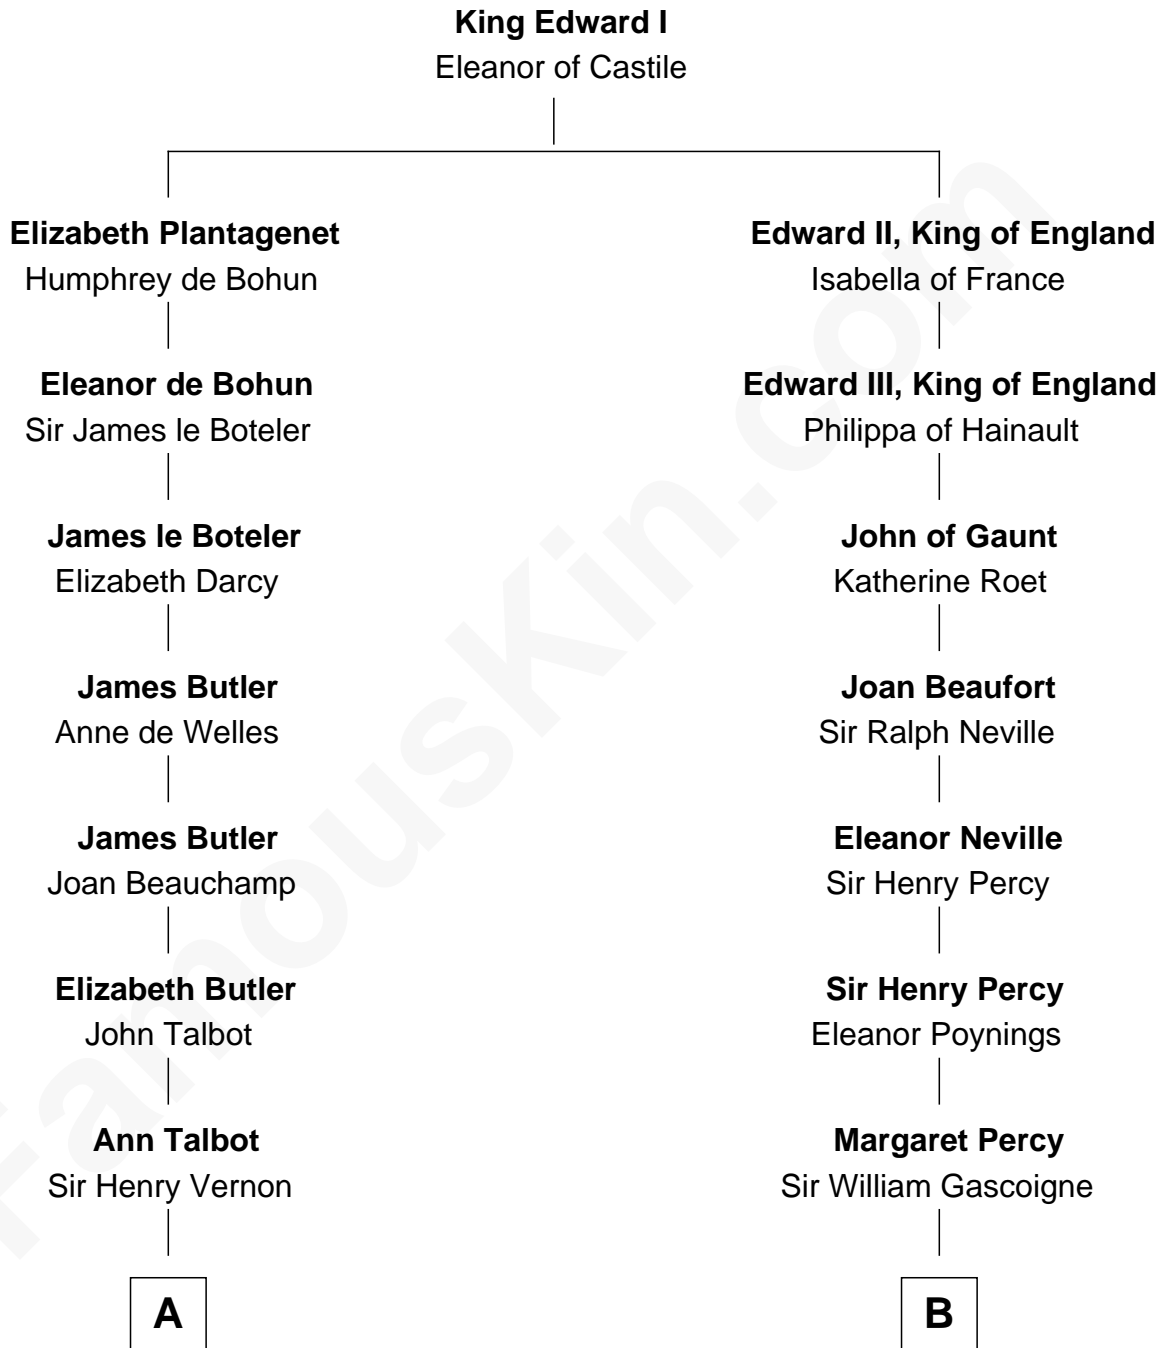

# FamousKin.com Relationship Chart of

**John Foster Dulles**

*52nd U.S. Secretary of State*

16th cousin 5 times removed of

**Harriet Martineau**

*Author of The Hour and the Man*

**C**

**Joanna Leffingwell**

Charles Lathrop

**Harriet Wadsworth Lathrop**

Rev. Miron Winslow

**Harriet Lathrop Winslow**

Rev. John Welsh Dulles

**Allen Macy Dulles**

Edith Foster

**John Foster Dulles**

*52nd U.S. Secretary of State*

FamousKin.com