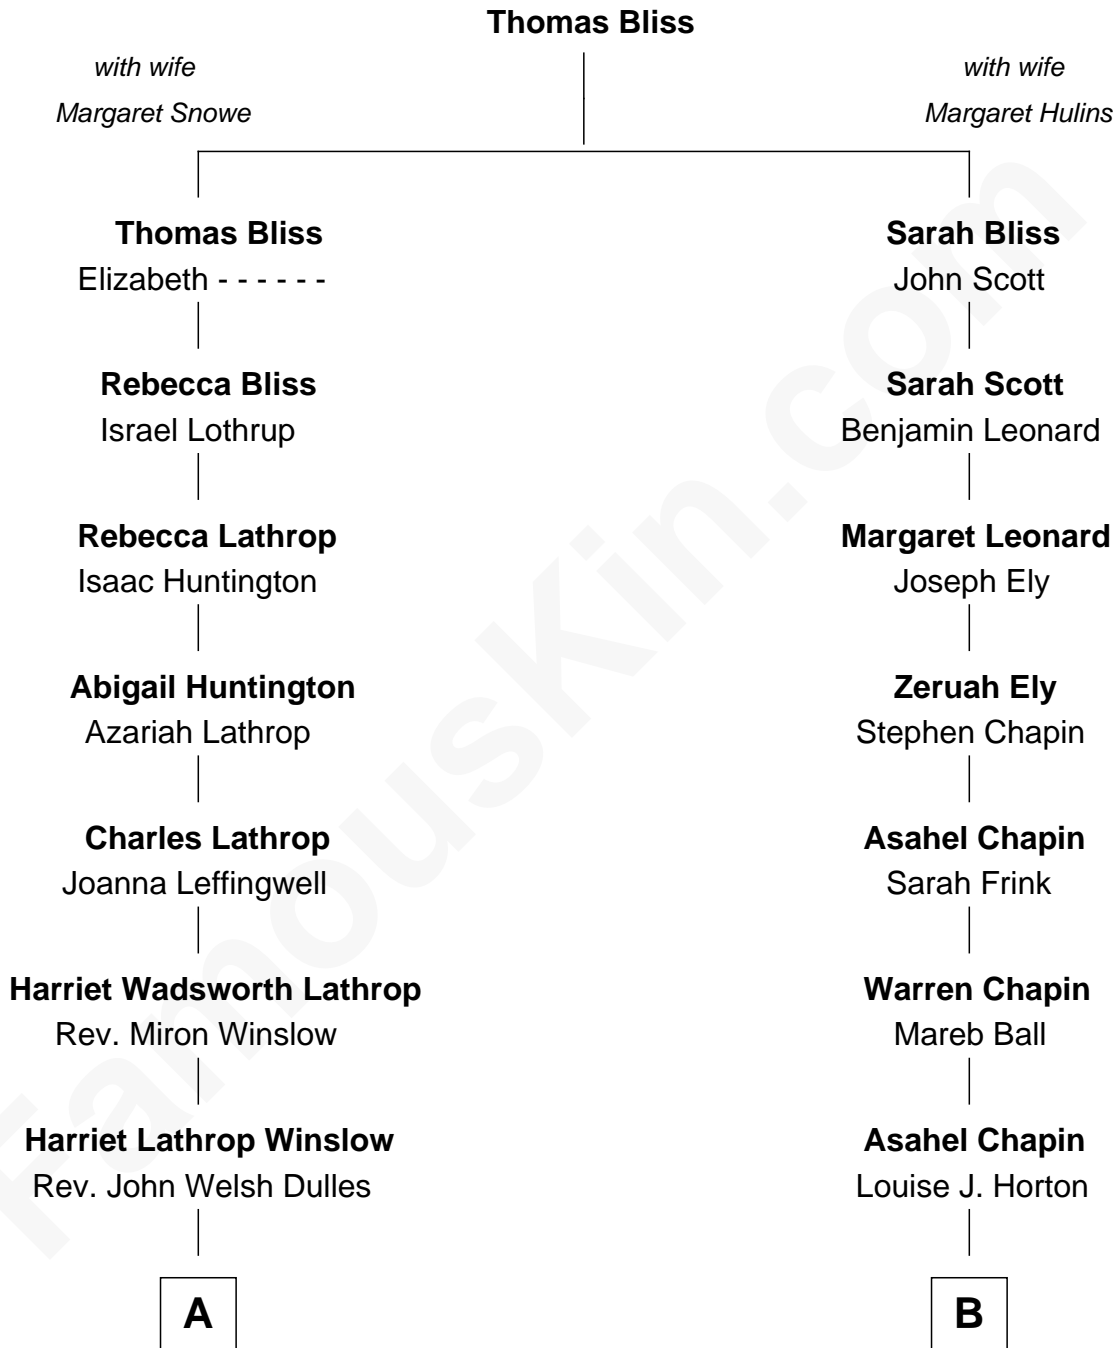

# FamousKin.com Relationship Chart of

**John Foster Dulles**

*52nd U.S. Secretary of State*

8th cousin 2 times removed of

**Mary Chapin Carpenter**

*Singer and Songwriter*

**A**

**Allen Macy Dulles**

Edith Foster

**John Foster Dulles**

*52nd U.S. Secretary of State*

**B**

**Lillian Louise Chapin**

Dr. James Stratton Carpenter

**Chapin Carpenter**

Ruth Smythe